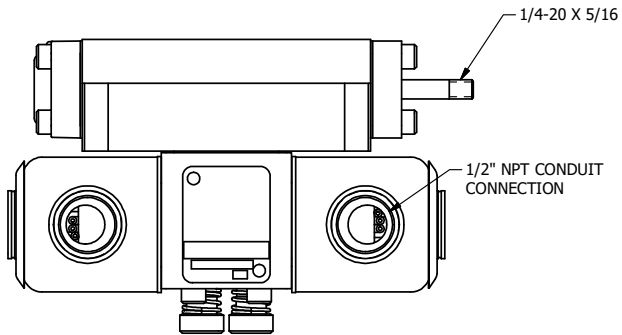

4

3

2

1

**AAA**  
PRODUCTS  
INTERNATIONAL

**AAA PRODUCTS  
INTERNATIONAL**  
7114 Harry Hines Blvd  
Dallas, TX 75235

TITLE: 3/8" SUBPLATE, DBL SOL, 2 POS,  
FLOAT SPR CTR, EXPL PROOF,  
LCKNG OVRD, THREADED INDCTR PIN

DRAWING NO.:  
DIM\_SY3PGXOK

THE INFORMATION CONTAINED WITHIN THIS DOCUMENT IS PROPRIETARY TO AAA PRODUCTS AND MAY NOT BE DISCLOSED WITHOUT PRIOR WRITTEN CONSENT

4

3

2

B

B

A