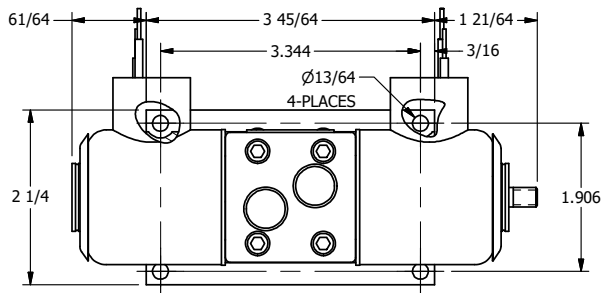

4

3

2

1

**AAA**  
PRODUCTS  
INTERNATIONAL

**AAA PRODUCTS  
INTERNATIONAL**  
7114 Harry Hines Blvd  
Dallas, TX 75235

TITLE: 3/8" SUBPLATE, DBL SOL, 2 POS,  
FLOAT SPR CTR, EXPL PROOF,  
LCKNG OVRD, THREADED INDCTR PIN

DRAWING NO.:  
DIM\_SY3PGXOK

THE INFORMATION CONTAINED WITHIN THIS DOCUMENT IS PROPRIETARY TO AAA PRODUCTS AND MAY NOT BE DISCLOSED WITHOUT PRIOR WRITTEN CONSENT

4

3

2

B

B

A