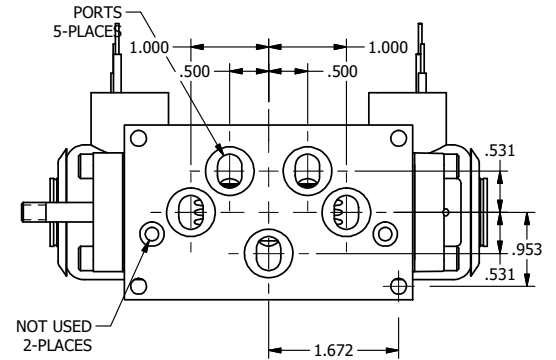

4

3

2

1

**AAA**  
PRODUCTS  
INTERNATIONAL

**AAA PRODUCTS  
INTERNATIONAL**  
7114 Harry Hines Blvd  
Dallas, TX 75235

TITLE: 3/8" SUBPLATE, DBL SOL, 2 POS,  
FLOAT SPR CTR, EXPL PROOF,  
LCKNG OVRD, THREADED INDCTR PIN

DRAWING NO.:  
DIM\_SY3PGXOK

THE INFORMATION CONTAINED WITHIN THIS DOCUMENT IS PROPRIETARY TO AAA PRODUCTS AND MAY NOT BE DISCLOSED WITHOUT PRIOR WRITTEN CONSENT

4

3

2

B

B

A