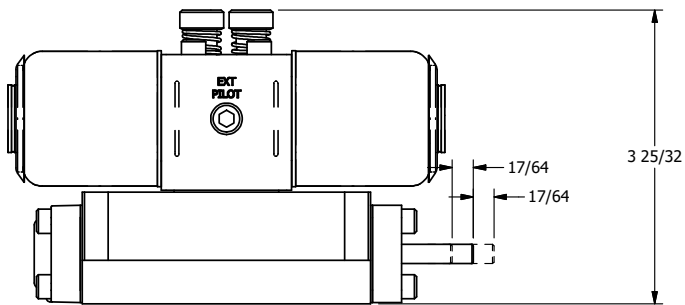

4

3

2

1

**AAA**  
PRODUCTS  
INTERNATIONAL

**AAA PRODUCTS  
INTERNATIONAL**  
7114 Harry Hines Blvd  
Dallas, TX 75235

TITLE: 3/8" SUBPLATE, DBL SOL, 2 POS,  
FLOAT SPR CTR, EXPL PROOF,  
LCKNG OVRD, THREADED INDCTR PIN

DRAWING NO.:  
DIM\_SY3PGXOK

THE INFORMATION CONTAINED WITHIN THIS DOCUMENT IS PROPRIETARY TO AAA PRODUCTS AND MAY NOT BE DISCLOSED WITHOUT PRIOR WRITTEN CONSENT

4

3

2

B

B

A