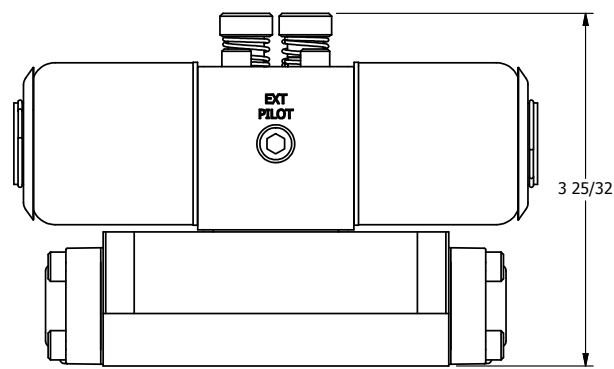

4

3

2

1

AAA
PRODUCTS
INTERNATIONAL

**AAA PRODUCTS
INTERNATIONAL**
7114 Harry Hines Blvd
Dallas, TX 75235

TITLE: 3/8" SUBPLATE, DBL SOL, 3 POS,
SPR CTR, SOL RTRN, FLOAT CTR SPL,
EXPL PROOF, LCKNG OVRD

DRAWING NO.:
DIM_SY3PGXO