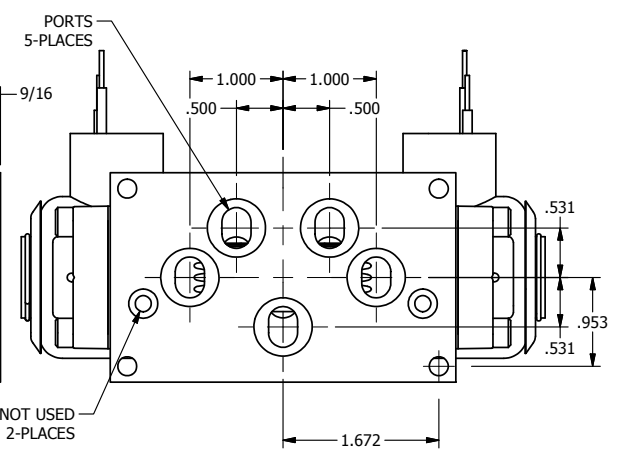

4

3

2

1

B

B

A

A

4

3

2

1

AAA
PRODUCTS
INTERNATIONAL

**AAA PRODUCTS
INTERNATIONAL**
7114 Harry Hines Blvd
Dallas, TX 75235

TITLE: 3/8" SUBPLATE, DBL SOL, 3 POS,
SPR CTR, SOL RTRN, FLOAT CTR SPL,
EXPL PROOF, LCKNG OVRD

DRAWING NO.:
DIM_SY3PGXO

THE INFORMATION CONTAINED WITHIN THIS DOCUMENT IS PROPRIETARY TO AAA PRODUCTS AND MAY NOT BE DISCLOSED WITHOUT PRIOR WRITTEN CONSENT