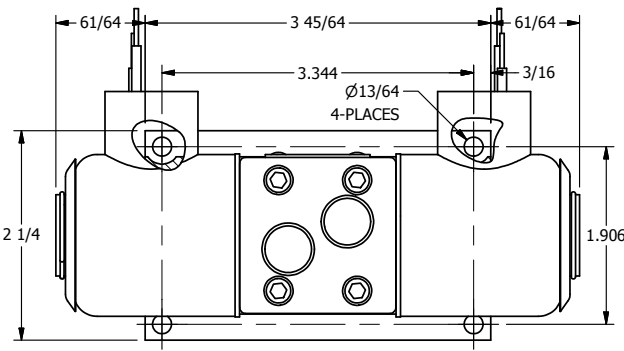

4

3

2

1

B

B

A

A

4

3

2

1

AAA
PRODUCTS
INTERNATIONAL

**AAA PRODUCTS
INTERNATIONAL**
7114 Harry Hines Blvd
Dallas, TX 75235

TITLE: 3/8" SUBPLATE, DBL SOL, 3 POS,
SPR CTR, SOL RTRN, FLOAT CTR SPL,
EXPL PROOF, LCKNG OVRD

DRAWING NO.:
DIM_SY3PGXO

THE INFORMATION CONTAINED WITHIN THIS DOCUMENT IS PROPRIETARY TO AAA PRODUCTS AND MAY NOT BE DISCLOSED WITHOUT PRIOR WRITTEN CONSENT