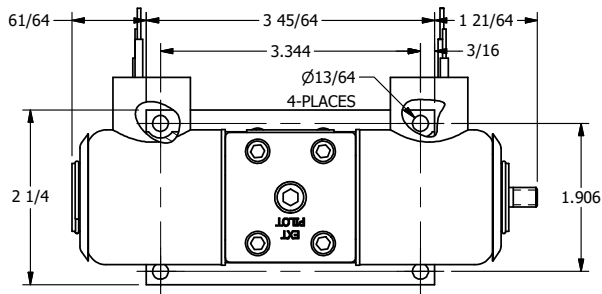

4

3

2

1

AAA
PRODUCTS
INTERNATIONAL

AAA PRODUCTS INTERNATIONAL
7114 Harry Hines Blvd
Dallas, TX 75235

TITLE: 3/8" SUBPLATE, DBL SOL, 2 POS,
SPR CTR, SOL SHFT, FLOAT CTR SPL,
EXPL PROOF, THREADED INDICATOR

DRAWING NO.:
DIM_SY3PGXK