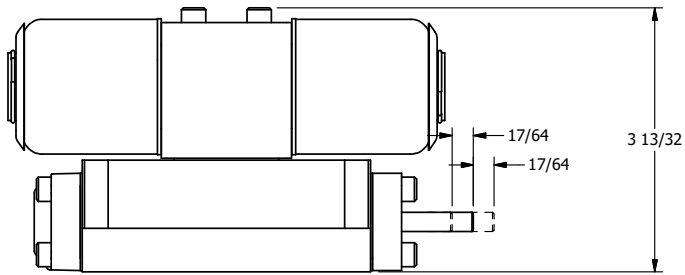

4

3

2

1

AAA
PRODUCTS
INTERNATIONAL

AAA PRODUCTS INTERNATIONAL
7114 Harry Hines Blvd
Dallas, TX 75235

TITLE: 3/8" SUBPLATE, DBL SOL, 2 POS,
SPR CTR, SOL SHFT, FLOAT CTR SPL,
EXPL PROOF, THREADED INDICATOR

DRAWING NO.:
DIM_SY3PGXK