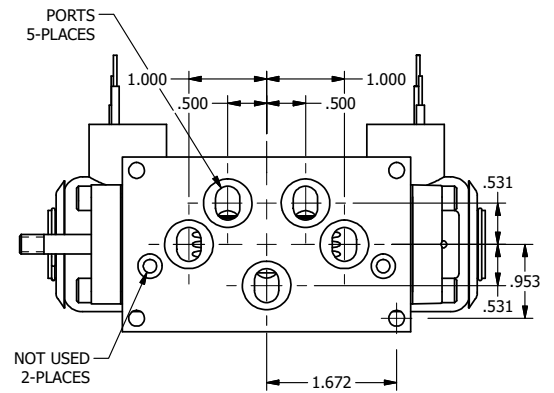

4

3

2

1

AAA
PRODUCTS
INTERNATIONAL

AAA PRODUCTS INTERNATIONAL
7114 Harry Hines Blvd
Dallas, TX 75235

TITLE: 3/8" SUBPLATE, DBL SOL, 2 POS,
SPR CTR, SOL SHFT, FLOAT CTR SPL,
EXPL PROOF, THREADED INDICATOR

DRAWING NO.:
DIM_SY3PGXK