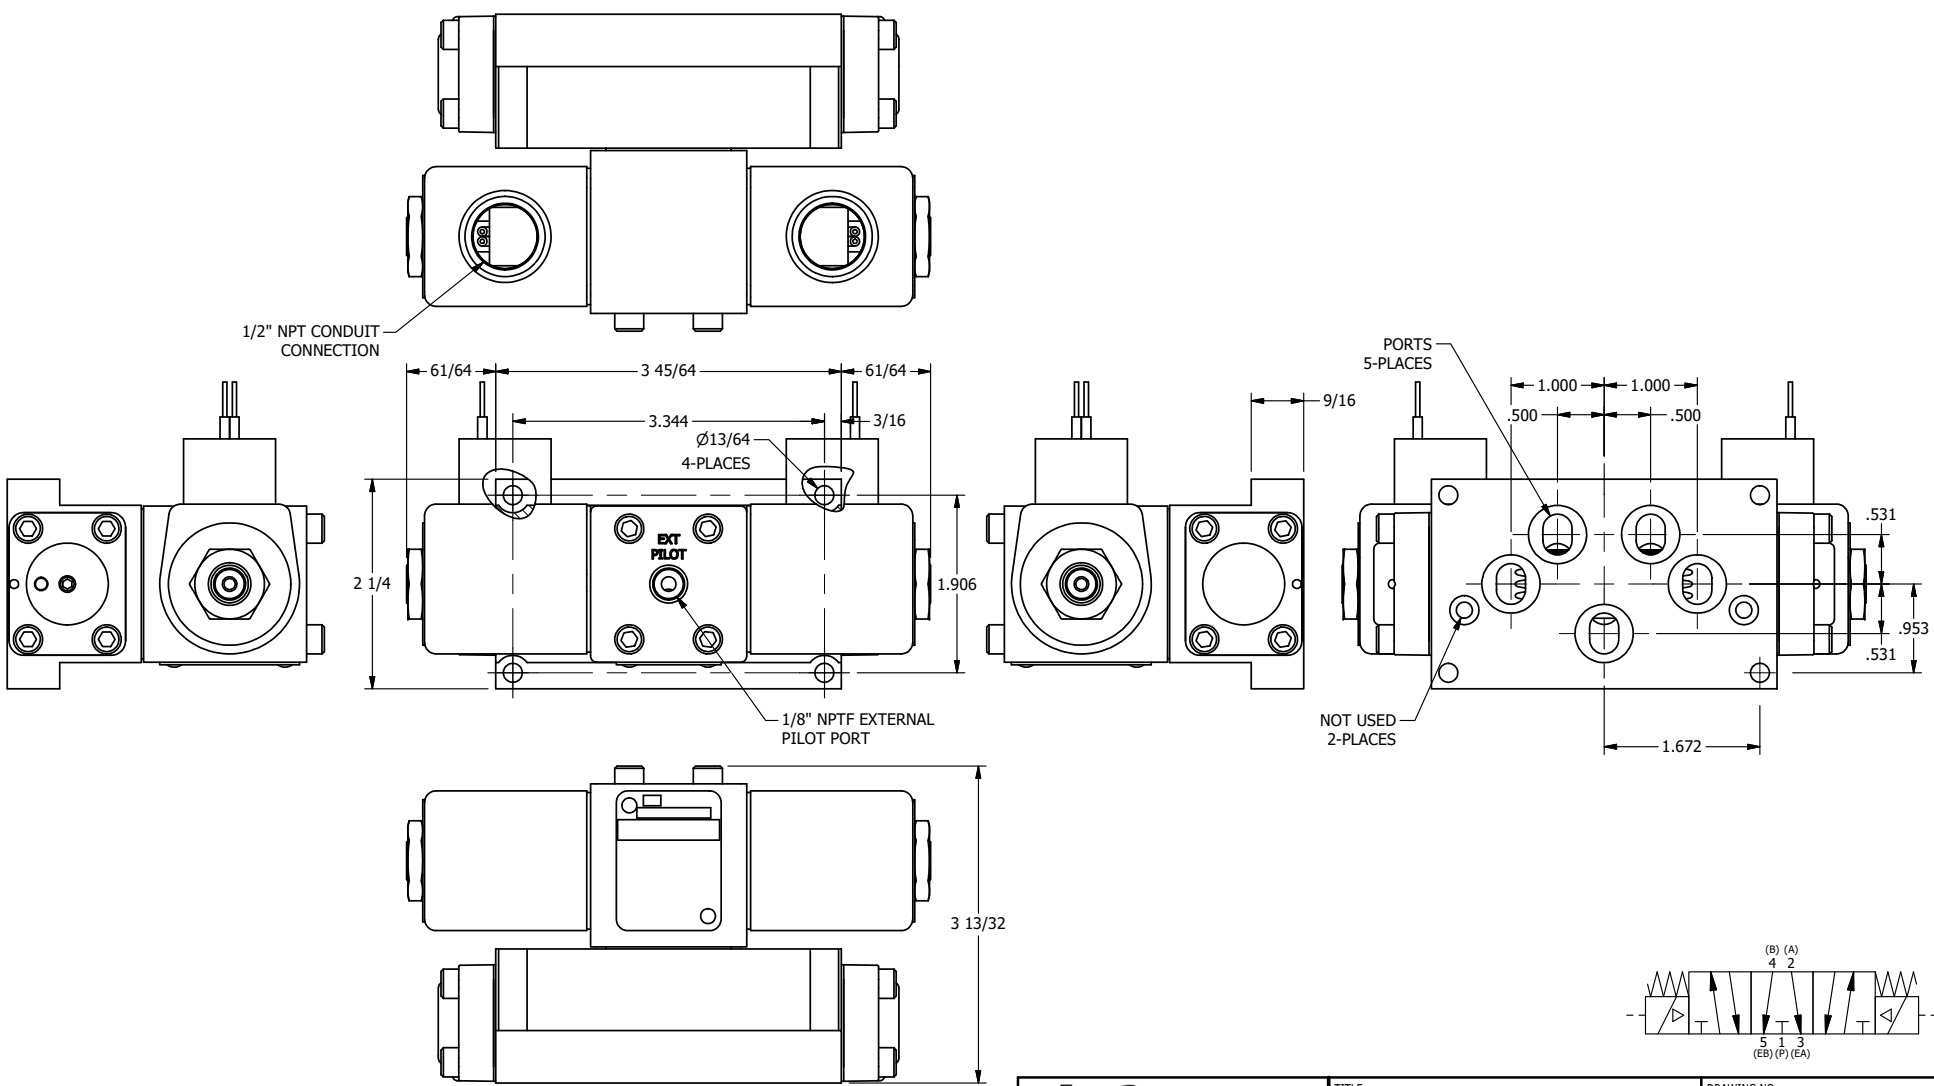

**AAA**  
PRODUCTS  
INTERNATIONAL

**AAA PRODUCTS  
INTERNATIONAL**  
7114 Harry Hines Blvd  
Dallas, TX 75235

TITLE: 3/8" SUBPLATE, DBL SOL, 3 POS,  
SPR CTR, SOL RTRN, FLOAT CTR SPL,  
CLASSIC SOL, TAPPED VENT, EXT PILOT