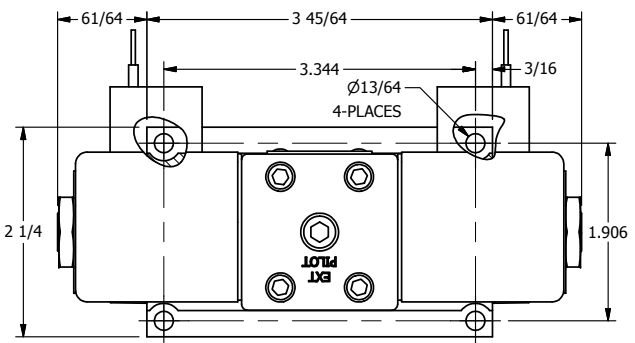

4

3

2

1

B

B

1/2" NPT CONDUIT CONNECTION

A

A

3 13/32

**AAA**  
PRODUCTS  
INTERNATIONAL

**AAA PRODUCTS INTERNATIONAL**  
7114 Harry Hines Blvd  
Dallas, TX 75235

TITLE: 3/8" SUBPLATE, DBL SOL, 3 POS,  
SPR CTR, SOL RTRN, FLOAT CTR SPL,  
CLASSIC SOL, TAPPED VENT

DRAWING NO.:  
DIM\_SY3PGT

4

3

2

1

A

A

THE INFORMATION CONTAINED WITHIN THIS DOCUMENT IS PROPRIETARY TO AAA PRODUCTS AND MAY NOT BE DISCLOSED WITHOUT PRIOR WRITTEN CONSENT