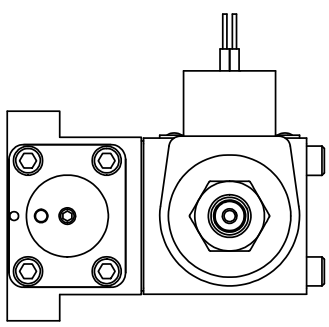

4

3

2

1

B

B

1/2" NPT CONDUIT CONNECTION

A

A

3 13/32

**AAA**  
PRODUCTS  
INTERNATIONAL

**AAA PRODUCTS INTERNATIONAL**  
7114 Harry Hines Blvd  
Dallas, TX 75235

TITLE: 3/8" SUBPLATE, DBL SOL, 3 POS,  
SPR CTR, SOL RTRN, FLOAT CTR SPL,  
CLASSIC SOL, TAPPED VENT