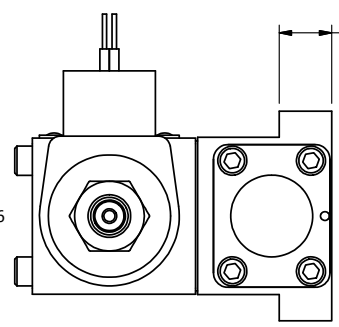

4

3

2

1

B

B

1/2" NPT CONDUIT CONNECTION

A

A

3 13/32

**AAA**  
PRODUCTS  
INTERNATIONAL

**AAA PRODUCTS INTERNATIONAL**  
7114 Harry Hines Blvd  
Dallas, TX 75235

TITLE: 3/8" SUBPLATE, DBL SOL, 3 POS,  
SPR CTR, SOL RTRN, FLOAT CTR SPL,  
CLASSIC SOL, TAPPED VENT