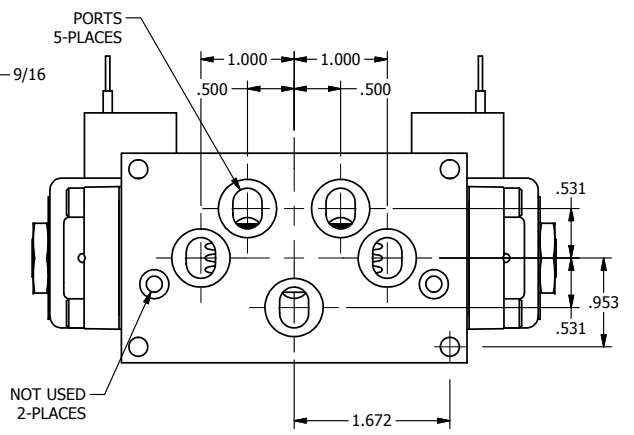

4

3

2

1

B

B

1/2" NPT CONDUIT CONNECTION

A

A

3 13/32

**AAA**  
PRODUCTS  
INTERNATIONAL

**AAA PRODUCTS INTERNATIONAL**  
7114 Harry Hines Blvd  
Dallas, TX 75235

TITLE: 3/8" SUBPLATE, DBL SOL, 3 POS,  
SPR CTR, SOL RTRN, FLOAT CTR SPL,  
CLASSIC SOL, TAPPED VENT