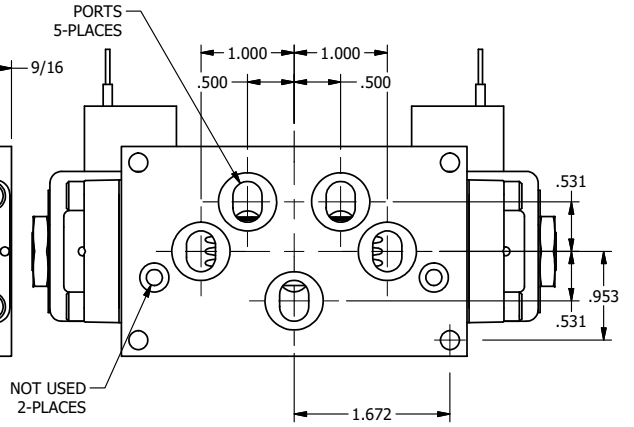

**AAA PRODUCTS INTERNATIONAL**  
7114 Harry Hines Blvd  
Dallas, TX 75235

TITLE: 3/8" SUBPLATE, DBL SOL, 3 POS,  
SPR CTR, SOL SHFT, FLOAT CTR SPL,  
CLASSIC SOL, LCKNG OVRD, EXT PILOT

DRAWING NO.:  
DIM\_SY3PGOZ