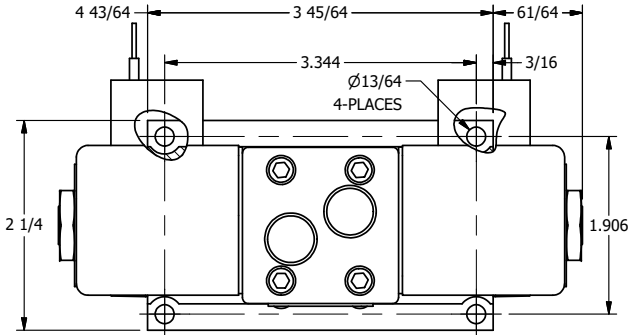

**AAA PRODUCTS INTERNATIONAL**  
7114 Harry Hines Blvd  
Dallas, TX 75235

TITLE: 3/8" SUBPLATE, DBL SOL, 3 POS,  
SPR CTR, SOL SHFT, FLOAT CTR SPL,  
CLASSIC SOL, LCKNG OVRD, EXT PILOT

DRAWING NO.:  
DIM\_SY3PGOZ