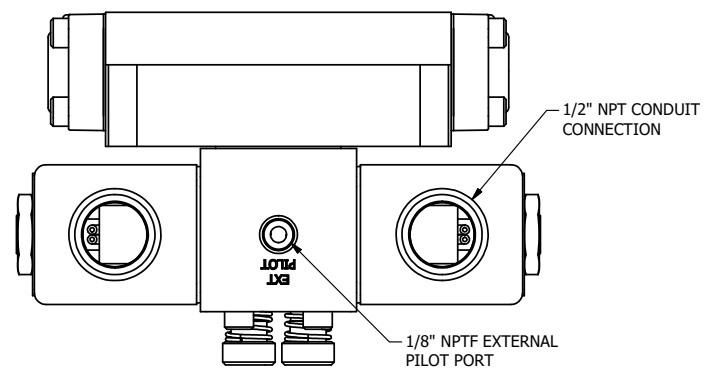

**AAA PRODUCTS INTERNATIONAL**  
7114 Harry Hines Blvd  
Dallas, TX 75235

TITLE: 3/8" SUBPLATE, DBL SOL, 3 POS,  
SPR CTR, SOL SHFT, FLOAT CTR SPL,  
CLASSIC SOL, LCKNG OVRD, EXT PILOT

DRAWING NO.:  
DIM\_SY3PGOZ