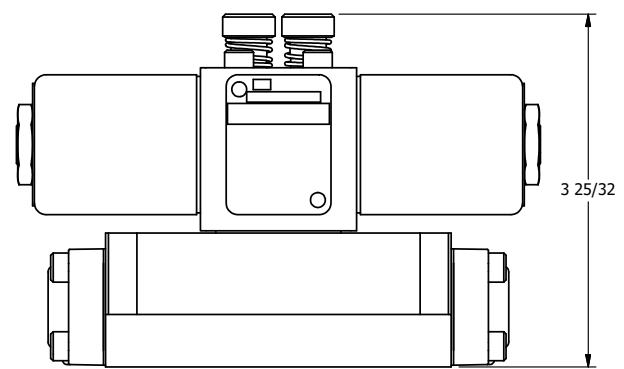

**AAA PRODUCTS INTERNATIONAL**  
7114 Harry Hines Blvd  
Dallas, TX 75235

TITLE: 3/8" SUBPLATE, DBL SOL, 3 POS,  
SPR CTR, SOL SHFT, FLOAT CTR SPL,  
CLASSIC SOL, LCKNG OVRD, EXT PILOT

DRAWING NO.:  
DIM\_SY3PGOZ