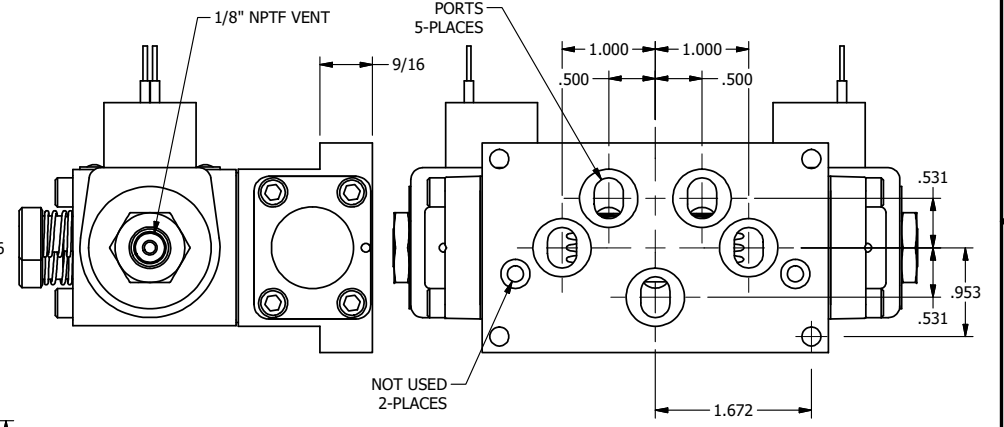

4

3

2

1

B

B

1/2" NPT CONDUIT CONNECTION

NOT USED 2-PLACES

A

A

3 25/32

**AAA**  
PRODUCTS  
INTERNATIONAL

**AAA PRODUCTS INTERNATIONAL**  
7114 Harry Hines Blvd  
Dallas, TX 75235

TITLE: 3/8" SUBPLATE, DBL SOL, 3 POS,  
FLOAT SPR CTR, CLASSIC SOL,  
LCKNG OVRD, THD VENT