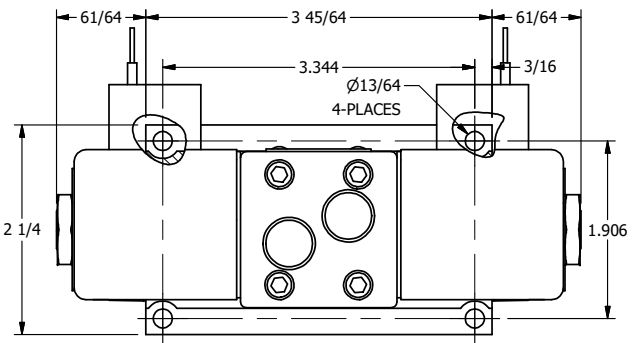

4

3

2

1

B

B

1/2" NPT CONDUIT CONNECTION

NOT USED 2-PLACES

A

A

3 25/32

**AAA**  
PRODUCTS  
INTERNATIONAL

**AAA PRODUCTS INTERNATIONAL**  
7114 Harry Hines Blvd  
Dallas, TX 75235

TITLE: 3/8" SUBPLATE, DBL SOL, 3 POS,  
FLOAT SPR CTR, CLASSIC SOL,  
LCKNG OVRD, THD VENT

DRAWING NO.:  
DIM\_SY3PGOT

4

3

2

THE INFORMATION CONTAINED WITHIN THIS DOCUMENT IS PROPRIETARY TO AAA PRODUCTS AND MAY NOT BE DISCLOSED WITHOUT PRIOR WRITTEN CONSENT