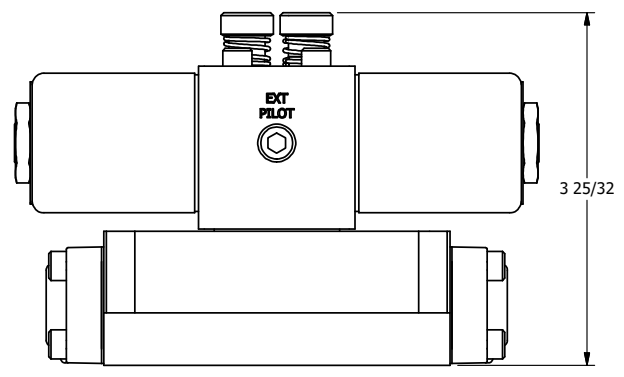

4

3

2

1

B

B

1/2" NPT CONDUIT CONNECTION

NOT USED 2-PLACES

A

A

3 25/32

**AAA**  
PRODUCTS  
INTERNATIONAL

**AAA PRODUCTS INTERNATIONAL**  
7114 Harry Hines Blvd  
Dallas, TX 75235

TITLE: 3/8" SUBPLATE, DBL SOL, 3 POS,  
FLOAT SPR CTR, CLASSIC SOL,  
LCKNG OVRD, THD VENT