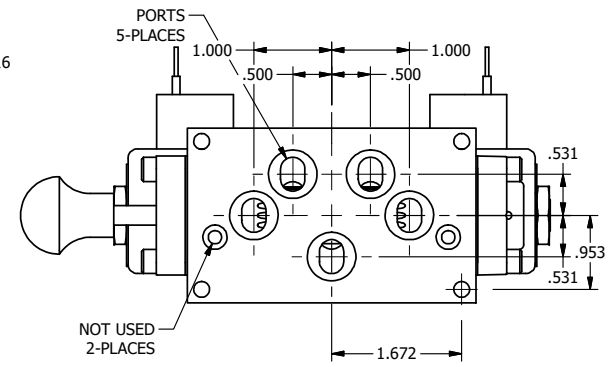

4

3

2

1

AAA
PRODUCTS
INTERNATIONAL

**AAA PRODUCTS
INTERNATIONAL**
7114 Harry Hines Blvd
Dallas, TX 75235

TITLE: 3/8" SUBPLATE, DBL SOL, 2 POS,
SPR CTR, SOL SHFT, FLOAT CTR SPL,
CLASSIC SOL, MAN SPL OVRD

DRAWING NO.:
DIM_SY3PGOS