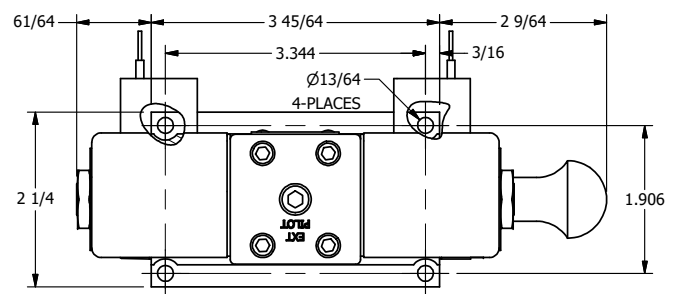

4

3

2

1

AAA
PRODUCTS
INTERNATIONAL

**AAA PRODUCTS
INTERNATIONAL**
7114 Harry Hines Blvd
Dallas, TX 75235

TITLE: 3/8" SUBPLATE, DBL SOL, 2 POS,
SPR CTR, SOL SHFT, FLOAT CTR SPL,
CLASSIC SOL, MAN SPL OVRD

DRAWING NO.:
DIM_SY3PGOS