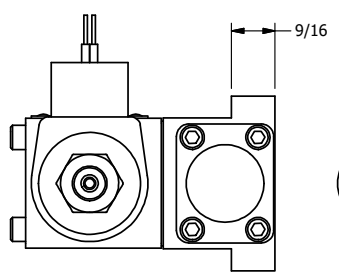

4

3

2

1

AAA
PRODUCTS
INTERNATIONAL

**AAA PRODUCTS
INTERNATIONAL**
7114 Harry Hines Blvd
Dallas, TX 75235

TITLE: 3/8" SUBPLATE, DBL SOL, 2 POS,
SPR CTR, SOL SHFT, FLOAT CTR SPL,
CLASSIC SOL, MAN SPL OVRD

DRAWING NO.:
DIM_SY3PGOS