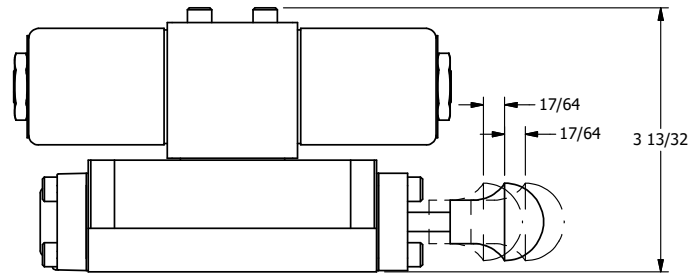

4

3

2

1

AAA
PRODUCTS
INTERNATIONAL

**AAA PRODUCTS
INTERNATIONAL**
7114 Harry Hines Blvd
Dallas, TX 75235

TITLE: 3/8" SUBPLATE, DBL SOL, 2 POS,
SPR CTR, SOL SHFT, FLOAT CTR SPL,
CLASSIC SOL, MAN SPL OVRD

DRAWING NO.:
DIM_SY3PGOS