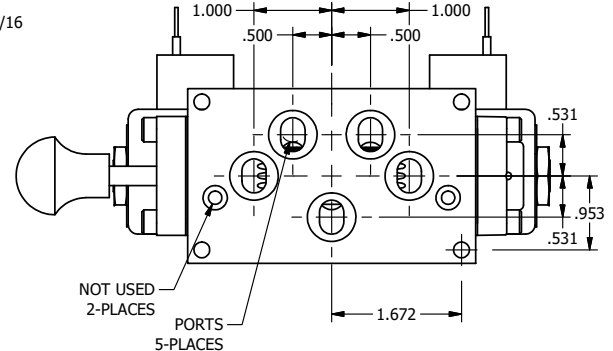

4

3

2

1

**AAA**  
PRODUCTS  
INTERNATIONAL

**AAA PRODUCTS INTERNATIONAL**  
7114 Harry Hines Blvd  
Dallas, TX 75235

TITLE: 3/8" SUBPLATE, DBL SOL, 2 POS,  
SPR FLOAT CTR, CLASSIC,  
PUSH OVRD, TAPD VENT, SPL OVRD

DRAWING NO.:  
DIM\_SY3PGOPTOS

THE INFORMATION CONTAINED WITHIN THIS DOCUMENT IS PROPRIETARY TO AAA PRODUCTS AND MAY NOT BE DISCLOSED WITHOUT PRIOR WRITTEN CONSENT

4

3

2

1