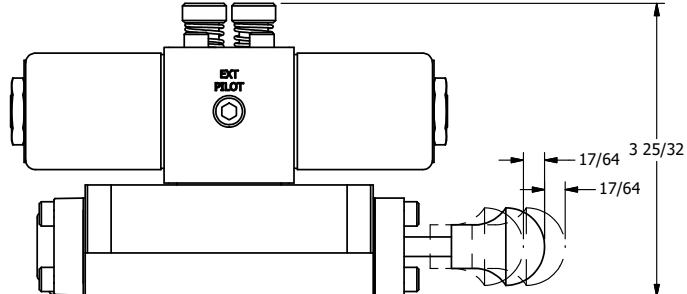

4

3

2

1

**AAA**  
PRODUCTS  
INTERNATIONAL

**AAA PRODUCTS INTERNATIONAL**  
7114 Harry Hines Blvd  
Dallas, TX 75235

TITLE: 3/8" SUBPLATE, DBL SOL, 2 POS,  
SPR FLOAT CTR, CLASSIC,  
PUSH OVRD, TAPD VENT, SPL OVRD

DRAWING NO.:  
DIM\_SY3PGOPTOS

THE INFORMATION CONTAINED WITHIN THIS DOCUMENT IS PROPRIETARY TO AAA PRODUCTS AND MAY NOT BE DISCLOSED WITHOUT PRIOR WRITTEN CONSENT

4

3

2

1