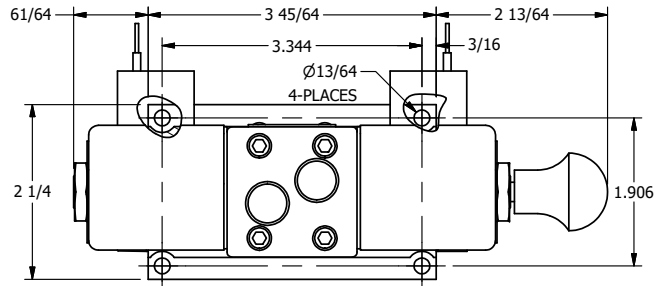

4

3

2

1

**AAA**  
PRODUCTS  
INTERNATIONAL

**AAA PRODUCTS INTERNATIONAL**  
7114 Harry Hines Blvd  
Dallas, TX 75235

TITLE: 3/8" SUBPLATE, DBL SOL, 2 POS,  
SPR FLOAT CTR, CLASSIC,  
PUSH OVRD, TAPD VENT, SPL OVRD

DRAWING NO.:  
DIM\_SY3PGOPTOS

THE INFORMATION CONTAINED WITHIN THIS DOCUMENT IS PROPRIETARY TO AAA PRODUCTS AND MAY NOT BE DISCLOSED WITHOUT PRIOR WRITTEN CONSENT

4

3

2

1