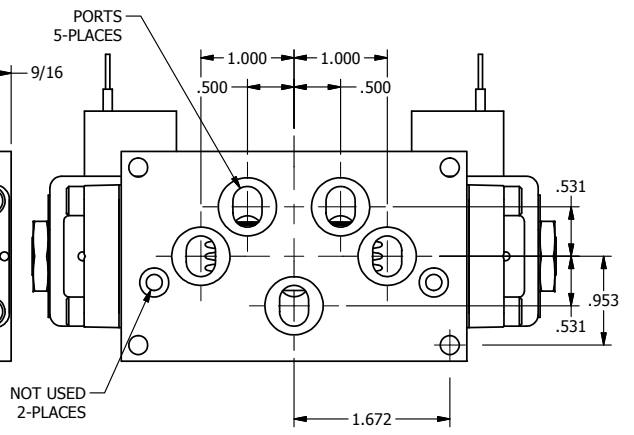

AAA
PRODUCTS
INTERNATIONAL
7114 Harry Hines Blvd
Dallas, TX 75235

TITLE: 3/8" SUBPLATE, DBL SOL, 3 POS,
SPR CTR, SOL RTRN, FLOAT CTR SPL,
CLASSIC SOL, PUSH OVRD

DRAWING NO.:
DIM_SY3PGOP

4

3

2

1

A