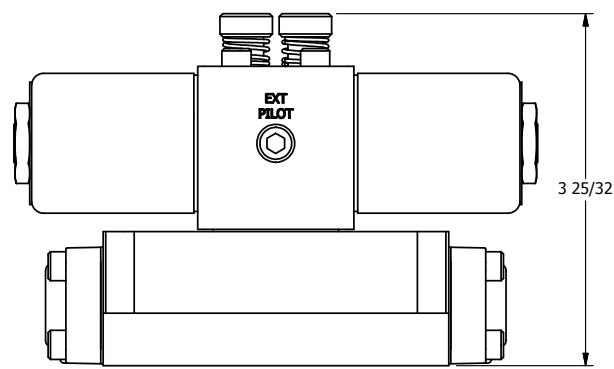

AAA
PRODUCTS
INTERNATIONAL
7114 Harry Hines Blvd
Dallas, TX 75235

TITLE: 3/8" SUBPLATE, DBL SOL, 3 POS,
SPR CTR, SOL RTRN, FLOAT CTR SPL,
CLASSIC SOL, PUSH OVRD

DRAWING NO.:
DIM_SY3PGOP

4

3

2

1

A