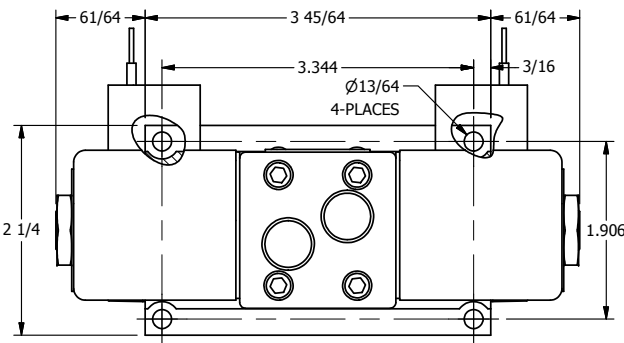

4

3

2

1

B

B

A

A

AAA
PRODUCTS
INTERNATIONAL
7114 Harry Hines Blvd
Dallas, TX 75235

TITLE: 3/8" SUBPLATE, DBL SOL, 3 POS,
SPR CTR, SOL RTRN, FLOAT CTR SPL,
CLASSIC SOL, PUSH OVRD

DRAWING NO.:
DIM_SY3PGOP

4

3

2

1

A