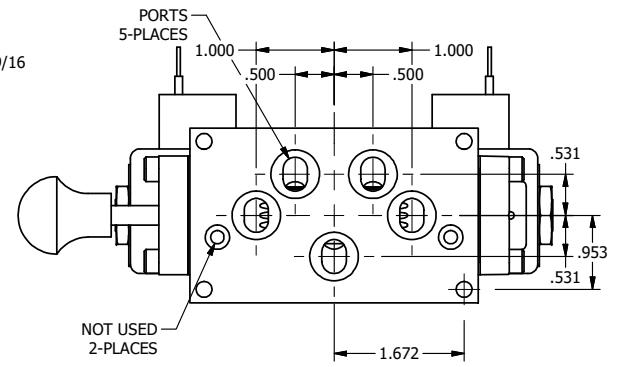

4

3

2

1

AAA
PRODUCTS
INTERNATIONAL

**AAA PRODUCTS
INTERNATIONAL**
7114 Harry Hines Blvd
Dallas, TX 75235

TITLE: 3/8" SUBPLATE, DBL SOL, 2 POS,
FLOAT SPR CTR, CLASSIC SOL,
LCKNG OVRD, MAN SPL OVRD

DRAWING NO.:
DIM_SY3PGOOS