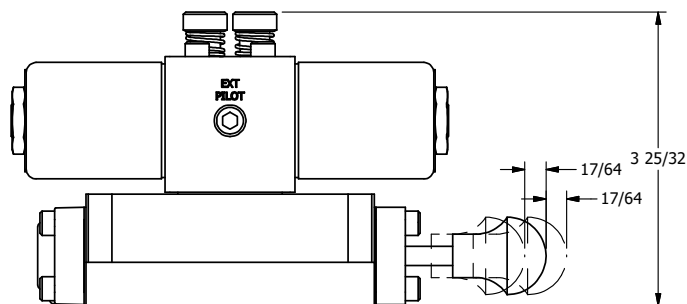

4

3

2

1

AAA
PRODUCTS
INTERNATIONAL

**AAA PRODUCTS
INTERNATIONAL**
7114 Harry Hines Blvd
Dallas, TX 75235

TITLE: 3/8" SUBPLATE, DBL SOL, 2 POS,
FLOAT SPR CTR, CLASSIC SOL,
LCKNG OVRD, MAN SPL OVRD

DRAWING NO.:
DIM_SY3PGOOS