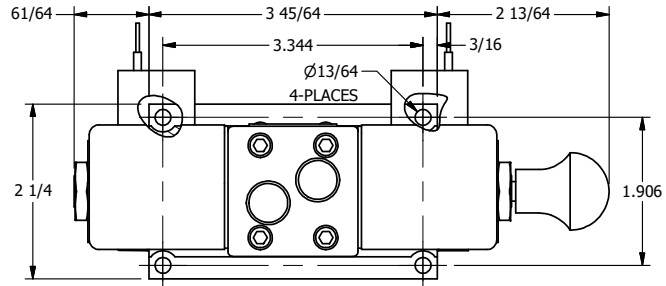

4

3

2

1

AAA
PRODUCTS
INTERNATIONAL

**AAA PRODUCTS
INTERNATIONAL**
7114 Harry Hines Blvd
Dallas, TX 75235

TITLE: 3/8" SUBPLATE, DBL SOL, 2 POS,
FLOAT SPR CTR, CLASSIC SOL,
LCKNG OVRD, MAN SPL OVRD

DRAWING NO.:
DIM_SY3PGOOS