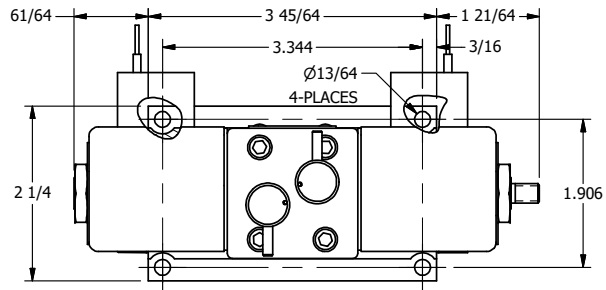

4

3

2

1

**AAA**  
PRODUCTS  
INTERNATIONAL

**AAA PRODUCTS  
INTERNATIONAL**  
7114 Harry Hines Blvd  
Dallas, TX 75235

TITLE: 3/8" SUBPLATE, DBL SOL, 2 POS,  
FLOAT SPR CTR, CLASSIC SOL,  
NON-LCKNG OVRD, THRD INDCTR PIN

DRAWING NO.:  
DIM\_SY3PGONK

THE INFORMATION CONTAINED WITHIN THIS DOCUMENT IS PROPRIETARY TO AAA PRODUCTS AND MAY NOT BE DISCLOSED WITHOUT PRIOR WRITTEN CONSENT

4

3

2

B

B

A