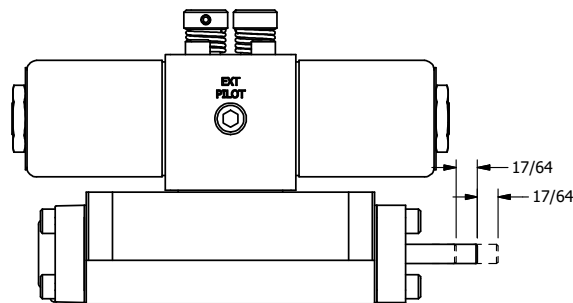

4

3

2

1

**AAA**  
PRODUCTS  
INTERNATIONAL

**AAA PRODUCTS  
INTERNATIONAL**  
7114 Harry Hines Blvd  
Dallas, TX 75235

TITLE: 3/8" SUBPLATE, DBL SOL, 2 POS,  
FLOAT SPR CTR, CLASSIC SOL,  
NON-LCKNG OVRD, THRD INDCTR PIN