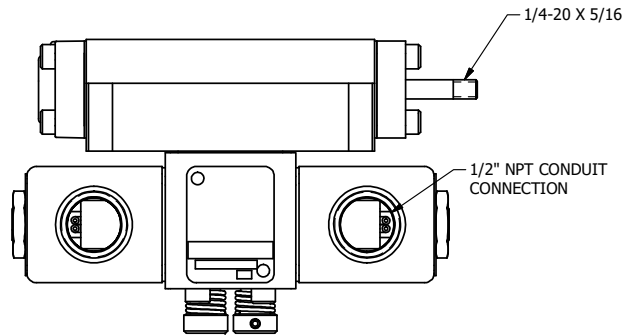

4

3

2

1

**AAA**  
PRODUCTS  
INTERNATIONAL

**AAA PRODUCTS  
INTERNATIONAL**  
7114 Harry Hines Blvd  
Dallas, TX 75235

TITLE: 3/8" SUBPLATE, DBL SOL, 2 POS,  
FLOAT SPR CTR, CLASSIC SOL,  
NON-LCKNG OVRD, THRD INDCTR PIN