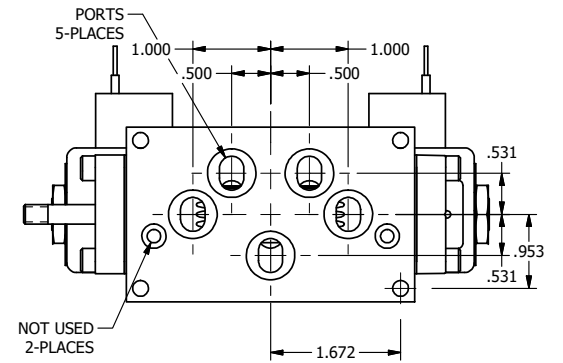

4

3

2

1

**AAA**  
PRODUCTS  
INTERNATIONAL

**AAA PRODUCTS  
INTERNATIONAL**  
7114 Harry Hines Blvd  
Dallas, TX 75235

TITLE: 3/8" SUBPLATE, DBL SOL, 2 POS,  
FLOAT SPR CTR, CLASSIC SOL,  
NON-LCKNG OVRD, THRD INDCTR PIN

DRAWING NO.:  
DIM\_SY3PGONK

THE INFORMATION CONTAINED WITHIN THIS DOCUMENT IS PROPRIETARY TO AAA PRODUCTS AND MAY NOT BE DISCLOSED WITHOUT PRIOR WRITTEN CONSENT

4

3

2

B

B

A