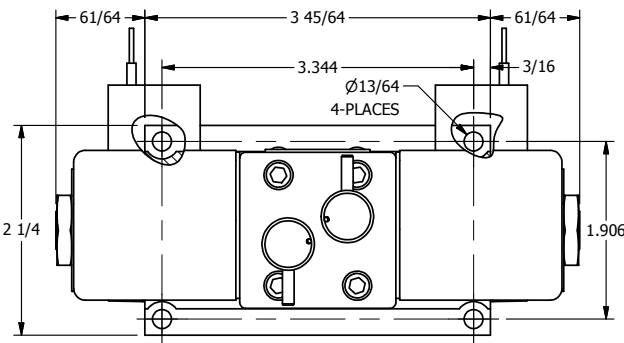

4

3

2

1

B

B

A

A

AAA
PRODUCTS
INTERNATIONAL

**AAA PRODUCTS
INTERNATIONAL**
7114 Harry Hines Blvd
Dallas, TX 75235

TITLE: $3/8$ " SUBPLATE, DBL SOL, 3 POS,
SPR CTR, SOL RTRN, FLOAT CTR SPL,
CLASSIC SOL, NON-LCKNG OVRD

DRAWING NO.:
DIM_SY3PGON