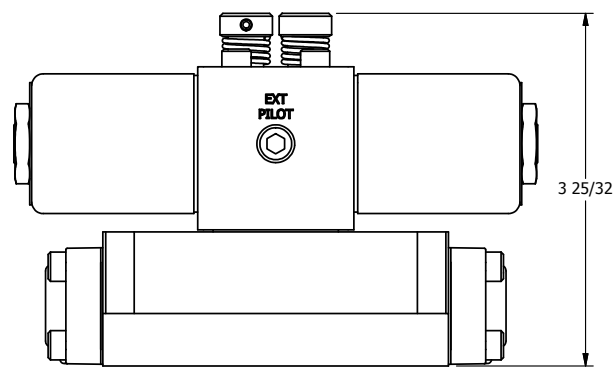

AAA
PRODUCTS
INTERNATIONAL

**AAA PRODUCTS
INTERNATIONAL**
7114 Harry Hines Blvd
Dallas, TX 75235

TITLE: $3/8$ " SUBPLATE, DBL SOL, 3 POS,
SPR CTR, SOL RTRN, FLOAT CTR SPL,
CLASSIC SOL, NON-LCKNG OVRD

DRAWING NO.:
DIM_SY3PGON