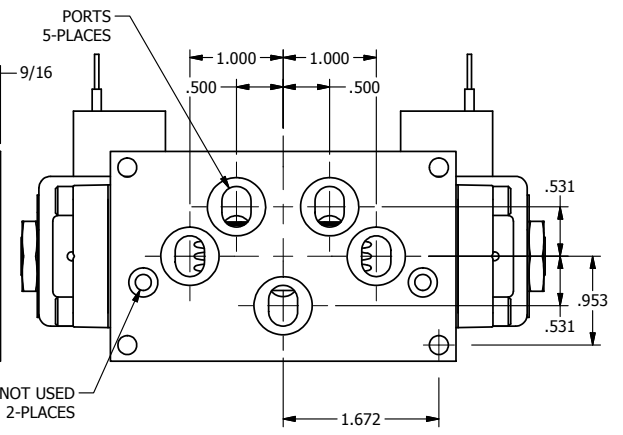

AAA
PRODUCTS
INTERNATIONAL

**AAA PRODUCTS
INTERNATIONAL**
7114 Harry Hines Blvd
Dallas, TX 75235

TITLE: $3/8$ " SUBPLATE, DBL SOL, 3 POS,
SPR CTR, SOL RTRN, FLOAT CTR SPL,
CLASSIC SOL, NON-LCKNG OVRD

DRAWING NO.:
DIM_SY3PGON