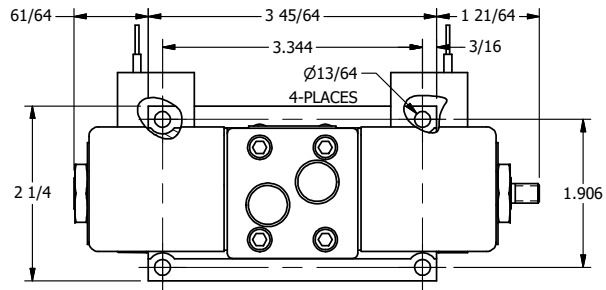

4

3

2

1

AAA
PRODUCTS
INTERNATIONAL

AAA PRODUCTS INTERNATIONAL
7114 Harry Hines Blvd
Dallas, TX 75235

TITLE: 3/8" SUBPLATE, DBL SOL, 2 POS,
FLOAT SPR CTR, CLASSIC SOL,
LCKNG OVRD, THREADED INDCTR PIN

DRAWING NO.:
DIM_SY3PGOK