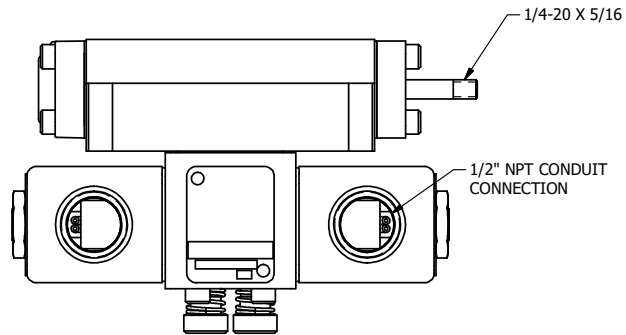

4

3

2

1

AAA
PRODUCTS
INTERNATIONAL

AAA PRODUCTS INTERNATIONAL
7114 Harry Hines Blvd
Dallas, TX 75235

TITLE: 3/8" SUBPLATE, DBL SOL, 2 POS,
FLOAT SPR CTR, CLASSIC SOL,
LCKNG OVRD, THREADED INDCTR PIN

DRAWING NO.:
DIM_SY3PGOK