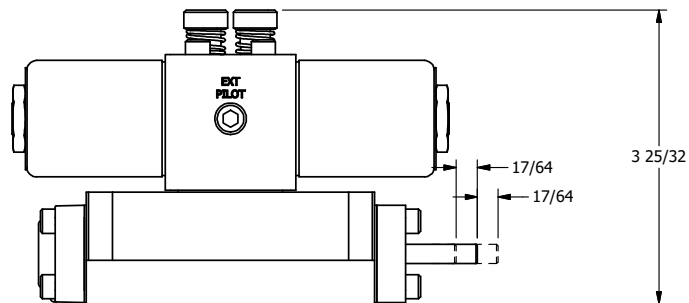

4

3

2

1

AAA
PRODUCTS
INTERNATIONAL

AAA PRODUCTS INTERNATIONAL
7114 Harry Hines Blvd
Dallas, TX 75235

TITLE: 3/8" SUBPLATE, DBL SOL, 2 POS,
FLOAT SPR CTR, CLASSIC SOL,
LCKNG OVRD, THREADED INDCTR PIN

DRAWING NO.:
DIM_SY3PGOK