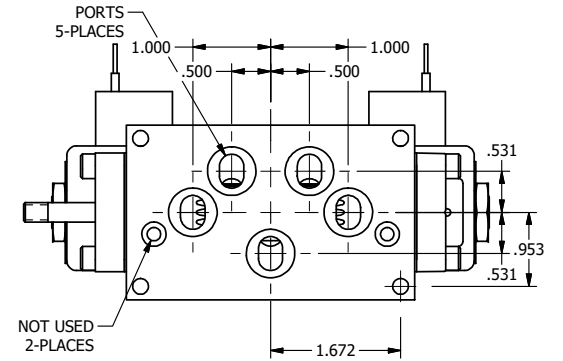

4

3

2

1

AAA
PRODUCTS
INTERNATIONAL

AAA PRODUCTS INTERNATIONAL
7114 Harry Hines Blvd
Dallas, TX 75235

TITLE: 3/8" SUBPLATE, DBL SOL, 2 POS,
FLOAT SPR CTR, CLASSIC SOL,
LCKNG OVRD, THREADED INDCTR PIN

DRAWING NO.:
DIM_SY3PGOK