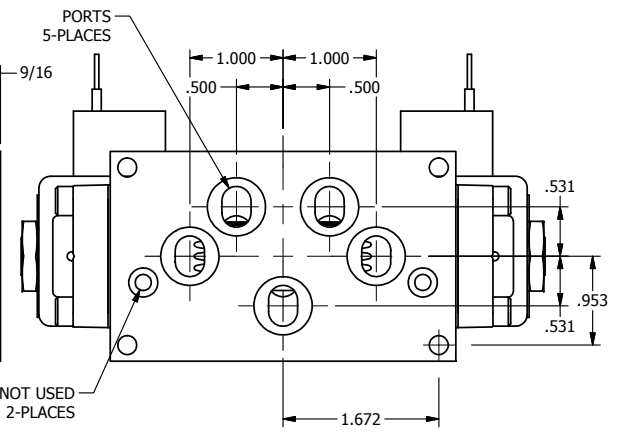

4

3

2

1

B

B

1/2" NPT CONDUIT CONNECTION

A

AAA PRODUCTS INTERNATIONAL
7114 Harry Hines Blvd
Dallas, TX 75235

TITLE: 3/8" SUBPLATE, DBL SOL, 3 POS,
SPR CTR, SOL RTRN, FLOAT CTR SPL,
CLASSIC SOL, LCKNG OVRD

DRAWING NO.:
DIM_SY3PGO

THE INFORMATION CONTAINED WITHIN THIS DOCUMENT IS PROPRIETARY TO AAA PRODUCTS AND MAY NOT BE DISCLOSED WITHOUT PRIOR WRITTEN CONSENT