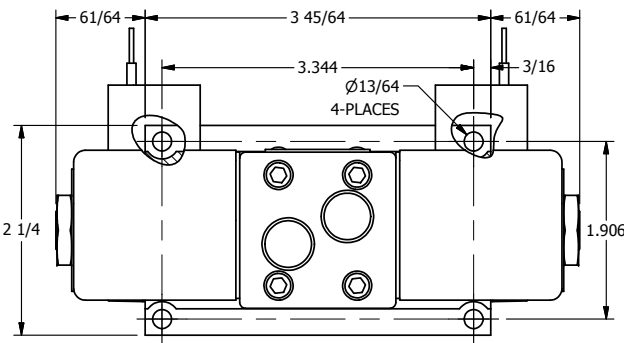

4

3

2

1

B

B

1/2" NPT CONDUIT CONNECTION

A

AAA PRODUCTS INTERNATIONAL
7114 Harry Hines Blvd
Dallas, TX 75235

TITLE: 3/8" SUBPLATE, DBL SOL, 3 POS,
SPR CTR, SOL RTRN, FLOAT CTR SPL,
CLASSIC SOL, LCKNG OVRD

DRAWING NO.:
DIM_SY3PGO

THE INFORMATION CONTAINED WITHIN THIS DOCUMENT IS PROPRIETARY TO AAA PRODUCTS AND MAY NOT BE DISCLOSED WITHOUT PRIOR WRITTEN CONSENT