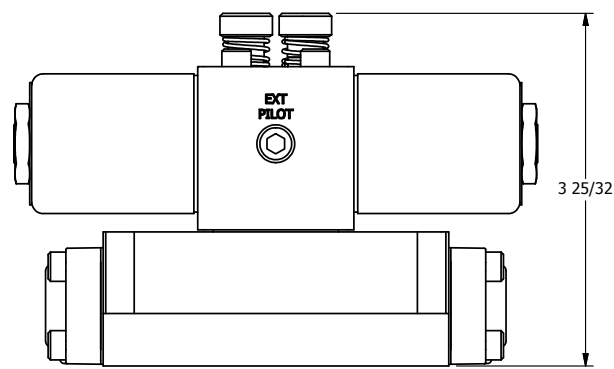

4

3

2

1

A

A

AAA
PRODUCTS
INTERNATIONAL

AAA PRODUCTS INTERNATIONAL
7114 Harry Hines Blvd
Dallas, TX 75235

TITLE: 3/8" SUBPLATE, DBL SOL, 3 POS,
SPR CTR, SOL RTRN, FLOAT CTR SPL,
CLASSIC SOL, LCKNG OVRD

DRAWING NO.:
DIM_SY3PGO

THE INFORMATION CONTAINED WITHIN THIS DOCUMENT IS PROPRIETARY TO AAA PRODUCTS AND MAY NOT BE DISCLOSED WITHOUT PRIOR WRITTEN CONSENT