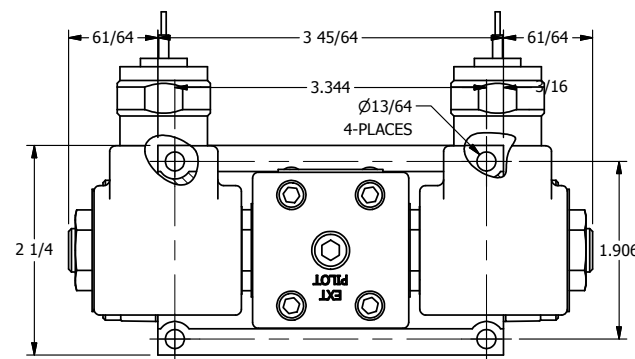

4

3

2

1

B

B

A

A

TITLE: 3/8" SUBPLATE, DBL SOL, 3 POS,
SPR CTR, SOL RTRN, FLOAT CTR SPL,
MOLD-OVER, TAPPED VENT

DRAWING NO.:
DIM_SY3PGMT

THE INFORMATION CONTAINED WITHIN THIS DOCUMENT IS PROPRIETARY TO AAA PRODUCTS AND MAY NOT BE DISCLOSED WITHOUT PRIOR WRITTEN CONSENT