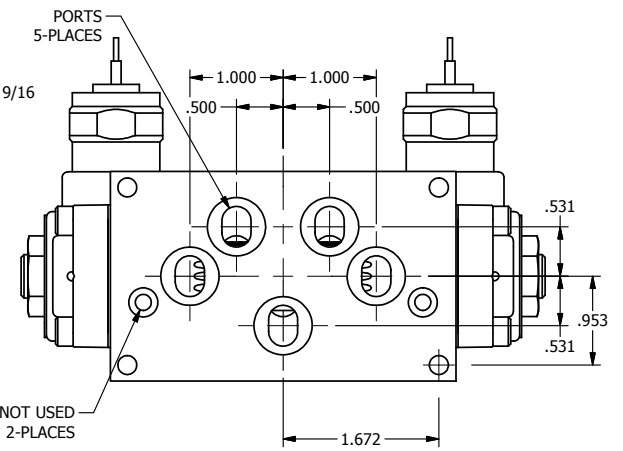

4

3

2

1

B

B

A

A

4

3

2

1

A

A

AAA
PRODUCTS
INTERNATIONAL

AAA PRODUCTS INTERNATIONAL
7114 Harry Hines Blvd
Dallas, TX 75235

TITLE: 3/8" SUBPLATE, DBL SOL, 3 POS,
SPR CTR, SOL RTRN, FLOAT CTR SPL,
MOLD-OVER, TAPPED VENT

DRAWING NO.:
DIM_SY3PGMT

THE INFORMATION CONTAINED WITHIN THIS DOCUMENT IS PROPRIETARY TO AAA PRODUCTS AND MAY NOT BE DISCLOSED WITHOUT PRIOR WRITTEN CONSENT