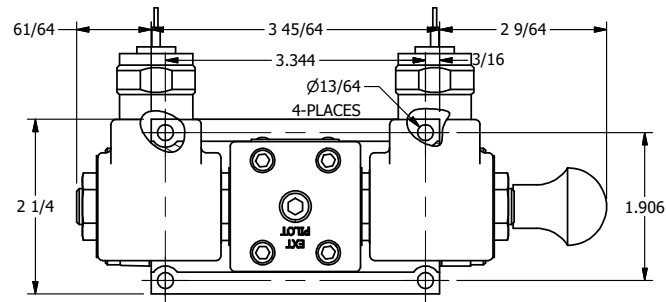

4

3

2

1

4

3

2

**AAA**  
PRODUCTS  
INTERNATIONAL

**AAA PRODUCTS  
INTERNATIONAL**  
7114 Harry Hines Blvd  
Dallas, TX 75235

TITLE: 3/8" SUBPLATE, DBL SOL, 2 POS,  
SPR CTR, SOL SHFT, FLOAT CTR SPL,  
MOLD-OVER, MAN SPL OVRD

DRAWING NO.:  
DIM\_SY3PGMOS