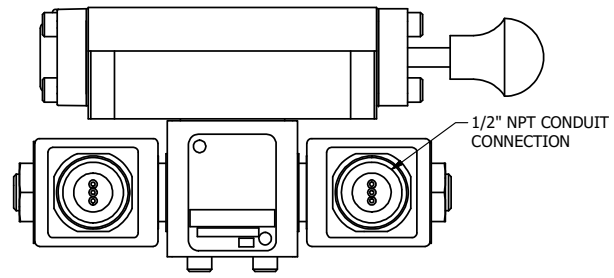

4

3

2

1

4

3

2

**AAA**  
PRODUCTS  
INTERNATIONAL

**AAA PRODUCTS  
INTERNATIONAL**  
7114 Harry Hines Blvd  
Dallas, TX 75235

TITLE: 3/8" SUBPLATE, DBL SOL, 2 POS,  
SPR CTR, SOL SHFT, FLOAT CTR SPL,  
MOLD-OVER, MAN SPL OVRD

DRAWING NO.:  
DIM\_SY3PGMOS