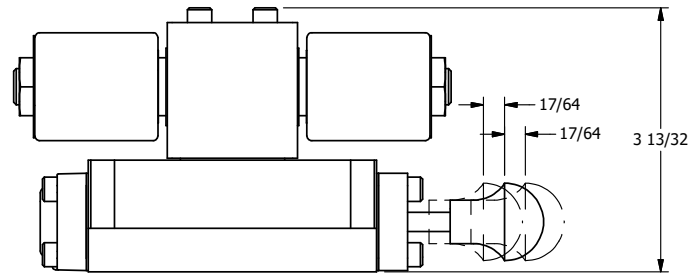

4

3

2

1

4

3

2

**AAA**  
PRODUCTS  
INTERNATIONAL

**AAA PRODUCTS  
INTERNATIONAL**  
7114 Harry Hines Blvd  
Dallas, TX 75235

TITLE: 3/8" SUBPLATE, DBL SOL, 2 POS,  
SPR CTR, SOL SHFT, FLOAT CTR SPL,  
MOLD-OVER, MAN SPL OVRD

DRAWING NO.:  
DIM\_SY3PGMOS