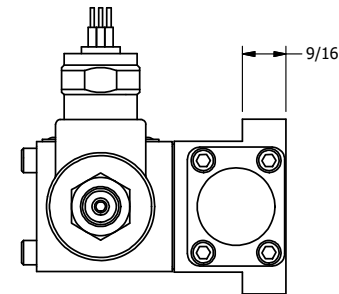

4

3

2

1

4

3

2

AAA
PRODUCTS
INTERNATIONAL

**AAA PRODUCTS
INTERNATIONAL**
7114 Harry Hines Blvd
Dallas, TX 75235

TITLE: 3/8" SUBPLATE, DBL SOL, 2 POS,
SPR CTR, SOL SHFT, FLOAT CTR SPL,
MOLD-OVER, MAN SPL OVRD

DRAWING NO.:
DIM_SY3PGMOS

THE INFORMATION CONTAINED WITHIN THIS DOCUMENT IS PROPRIETARY TO AAA PRODUCTS AND MAY NOT BE DISCLOSED WITHOUT PRIOR WRITTEN CONSENT