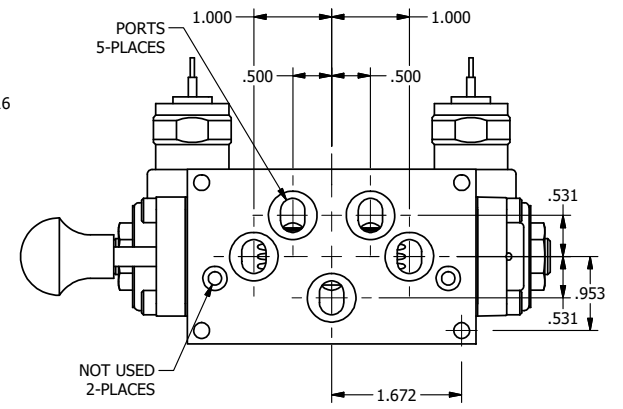

4

3

2

1

4

3

2

**AAA**  
PRODUCTS  
INTERNATIONAL

**AAA PRODUCTS  
INTERNATIONAL**  
7114 Harry Hines Blvd  
Dallas, TX 75235

TITLE: 3/8" SUBPLATE, DBL SOL, 2 POS,  
SPR CTR, SOL SHFT, FLOAT CTR SPL,  
MOLD-OVER, MAN SPL OVRD

DRAWING NO.:  
DIM\_SY3PGMOS