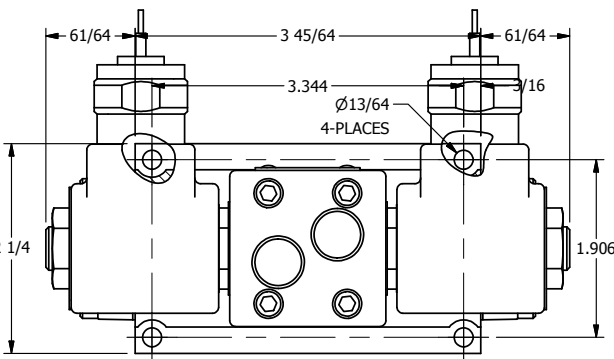

4

3

2

1

B

B

1/2" NPT CONDUIT CONNECTION

PORTS  
5-PLACES

NOT USED  
2-PLACES

A

A

4

3

2

1

**AAA**  
PRODUCTS  
INTERNATIONAL

**AAA PRODUCTS  
INTERNATIONAL**  
7114 Harry Hines Blvd  
Dallas, TX 75235

TITLE: 3/8" SUBPLATE, DBL SOL, 3 POS,  
SPR CTR, SOL RTRN, FLOAT CTR SPL,  
MOLD-OVER, PUSH OVRD

DRAWING NO.:  
DIM\_SY3PGMOP

THE INFORMATION CONTAINED WITHIN THIS DOCUMENT IS PROPRIETARY TO AAA PRODUCTS AND MAY NOT BE DISCLOSED WITHOUT PRIOR WRITTEN CONSENT