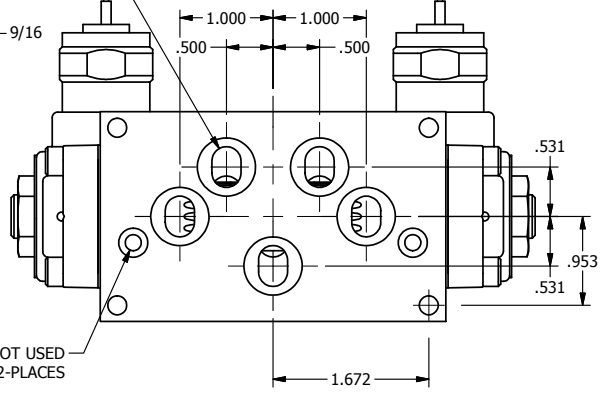

4

3

2

1

B

B

1/2" NPT CONDUIT CONNECTION

PORTS  
5-PLACES

NOT USED  
2-PLACES

A

A

4

3

2

1

**AAA**  
PRODUCTS  
INTERNATIONAL

**AAA PRODUCTS  
INTERNATIONAL**  
7114 Harry Hines Blvd  
Dallas, TX 75235

TITLE: 3/8" SUBPLATE, DBL SOL, 3 POS,  
SPR CTR, SOL RTRN, FLOAT CTR SPL,  
MOLD-OVER, PUSH OVRD

DRAWING NO.:  
DIM\_SY3PGMOP

THE INFORMATION CONTAINED WITHIN THIS DOCUMENT IS PROPRIETARY TO AAA PRODUCTS AND MAY NOT BE DISCLOSED WITHOUT PRIOR WRITTEN CONSENT