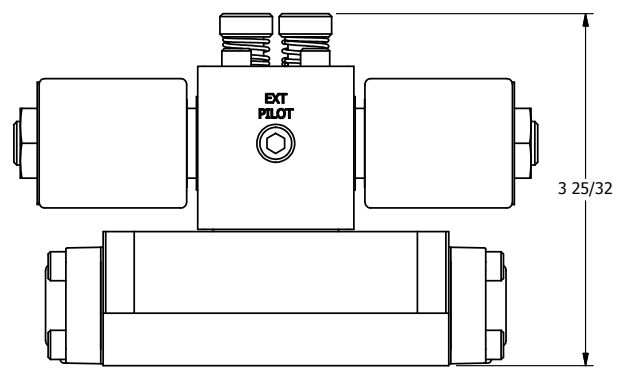

4

3

2

1

AAA
PRODUCTS
INTERNATIONAL

**AAA PRODUCTS
INTERNATIONAL**
7114 Harry Hines Blvd
Dallas, TX 75235

TITLE: 3/8" SUBPLATE, DBL SOL, 3 POS,
SPR CTR, SOL RTRN, FLOAT CTR SPL,
MOLD-OVER, PUSH OVRD

DRAWING NO.:
DIM_SY3PGMOP

THE INFORMATION CONTAINED WITHIN THIS DOCUMENT IS PROPRIETARY TO AAA PRODUCTS AND MAY NOT BE DISCLOSED WITHOUT PRIOR WRITTEN CONSENT