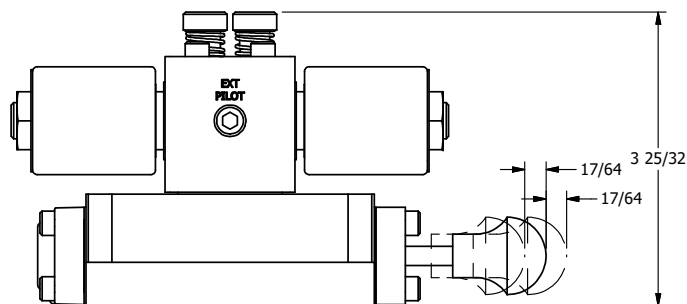

4

3

2

1

4

3

2

AAA
PRODUCTS
INTERNATIONAL

**AAA PRODUCTS
INTERNATIONAL**
7114 Harry Hines Blvd
Dallas, TX 75235

TITLE: 3/8" SUBPLATE, DBL SOL, 2 POS,
FLOAT SPR CTR, MOLD-OVER,
LCKNG OVRD, MAN SPL OVRD

DRAWING NO.:
DIM_SY3PGMOOS

THE INFORMATION CONTAINED WITHIN THIS DOCUMENT IS PROPRIETARY TO AAA PRODUCTS AND MAY NOT BE DISCLOSED WITHOUT PRIOR WRITTEN CONSENT