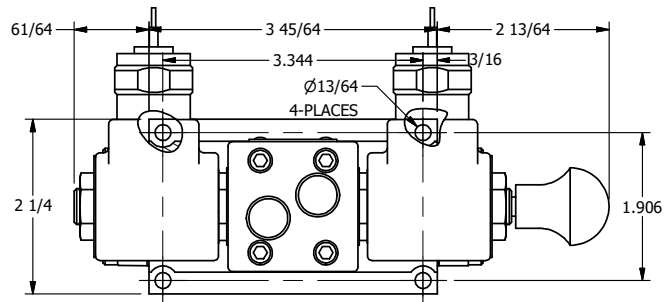

4

3

2

1

4

3

2

AAA
PRODUCTS
INTERNATIONAL

**AAA PRODUCTS
INTERNATIONAL**
7114 Harry Hines Blvd
Dallas, TX 75235

TITLE: 3/8" SUBPLATE, DBL SOL, 2 POS,
FLOAT SPR CTR, MOLD-OVER,
LCKNG OVRD, MAN SPL OVRD

DRAWING NO.:
DIM_SY3PGMOOS

THE INFORMATION CONTAINED WITHIN THIS DOCUMENT IS PROPRIETARY TO AAA PRODUCTS AND MAY NOT BE DISCLOSED WITHOUT PRIOR WRITTEN CONSENT