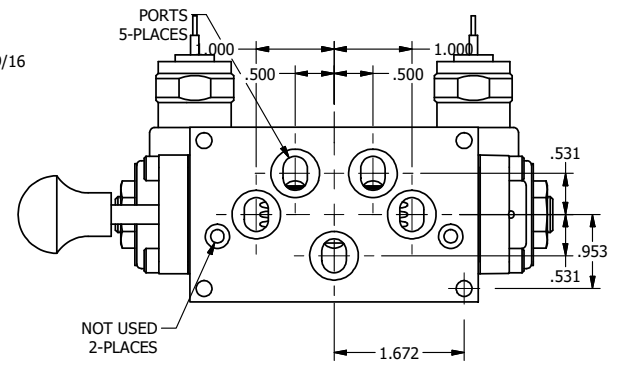

4

3

2

1

4

3

2

AAA
PRODUCTS
INTERNATIONAL

**AAA PRODUCTS
INTERNATIONAL**
7114 Harry Hines Blvd
Dallas, TX 75235

TITLE: 3/8" SUBPLATE, DBL SOL, 2 POS,
FLOAT SPR CTR, MOLD-OVER,
LCKNG OVRD, MAN SPL OVRD

DRAWING NO.:
DIM_SY3PGMOOS

THE INFORMATION CONTAINED WITHIN THIS DOCUMENT IS PROPRIETARY TO AAA PRODUCTS AND MAY NOT BE DISCLOSED WITHOUT PRIOR WRITTEN CONSENT