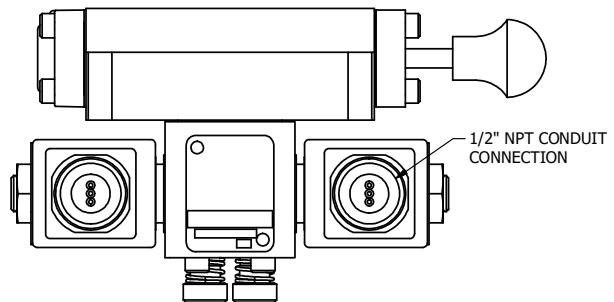

4

3

2

1

4

3

2

AAA
PRODUCTS
INTERNATIONAL

**AAA PRODUCTS
INTERNATIONAL**
7114 Harry Hines Blvd
Dallas, TX 75235

TITLE: 3/8" SUBPLATE, DBL SOL, 2 POS,
FLOAT SPR CTR, MOLD-OVER,
LCKNG OVRD, MAN SPL OVRD

DRAWING NO.:
DIM_SY3PGMOOS

THE INFORMATION CONTAINED WITHIN THIS DOCUMENT IS PROPRIETARY TO AAA PRODUCTS AND MAY NOT BE DISCLOSED WITHOUT PRIOR WRITTEN CONSENT