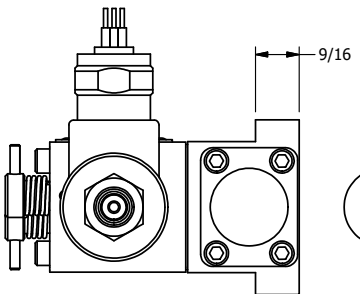

4

3

2

1

1/2" NPT CONDUIT CONNECTION

AAA
PRODUCTS
INTERNATIONAL

AAA PRODUCTS INTERNATIONAL
7114 Harry Hines Blvd
Dallas, TX 75235

TITLE: 3/8" SUBPLATE, DBL SOL, 2 POS,
SPR FLOAT CTR, MOLD-OVER,
NON-LCKNG OVRD, TPD VNT, SPL OVRD

DRAWING NO.:
DIM_SY3PGMONTOS

THE INFORMATION CONTAINED WITHIN THIS DOCUMENT IS PROPRIETARY TO AAA PRODUCTS AND MAY NOT BE DISCLOSED WITHOUT PRIOR WRITTEN CONSENT

4

3

2

1

B

B