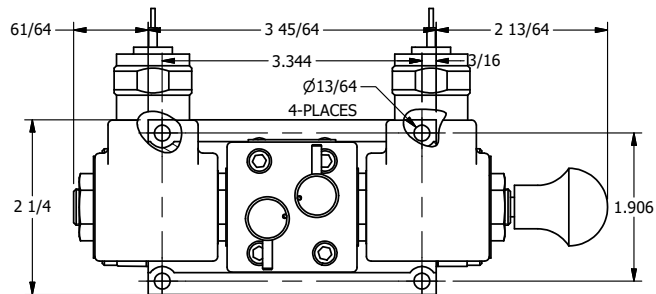

4

3

2

1

1/2" NPT CONDUIT CONNECTION

AAA
PRODUCTS
INTERNATIONAL

AAA PRODUCTS INTERNATIONAL
7114 Harry Hines Blvd
Dallas, TX 75235

TITLE: 3/8" SUBPLATE, DBL SOL, 2 POS,
SPR FLOAT CTR, MOLD-OVER,
NON-LCKNG OVRD, TPD VNT, SPL OVRD

DRAWING NO.:
DIM_SY3PGMONTOS

THE INFORMATION CONTAINED WITHIN THIS DOCUMENT IS PROPRIETARY TO AAA PRODUCTS AND MAY NOT BE DISCLOSED WITHOUT PRIOR WRITTEN CONSENT

4

3

2

1

B

B