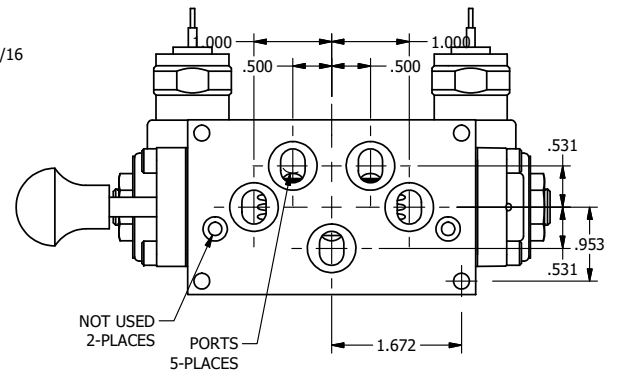

4

3

2

1

1/2" NPT CONDUIT CONNECTION

AAA
PRODUCTS
INTERNATIONAL

AAA PRODUCTS INTERNATIONAL
7114 Harry Hines Blvd
Dallas, TX 75235

TITLE: 3/8" SUBPLATE, DBL SOL, 2 POS,
SPR FLOAT CTR, MOLD-OVER,
NON-LCKNG OVRD, TPD VNT, SPL OVRD

DRAWING NO.:
DIM_SY3PGMONTOS

THE INFORMATION CONTAINED WITHIN THIS DOCUMENT IS PROPRIETARY TO AAA PRODUCTS AND MAY NOT BE DISCLOSED WITHOUT PRIOR WRITTEN CONSENT

4

3

2

1

B

B