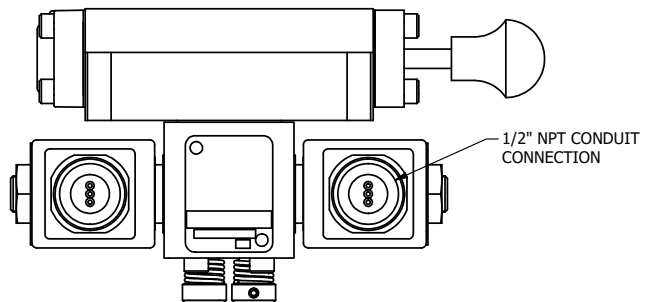

4

3

2

1

1/2" NPT CONDUIT CONNECTION

AAA
PRODUCTS
INTERNATIONAL

AAA PRODUCTS INTERNATIONAL
7114 Harry Hines Blvd
Dallas, TX 75235

TITLE: 3/8" SUBPLATE, DBL SOL, 2 POS,
SPR FLOAT CTR, MOLD-OVER,
NON-LCKNG OVRD, TPD VNT, SPL OVRD

DRAWING NO.:
DIM_SY3PGMONTOS

THE INFORMATION CONTAINED WITHIN THIS DOCUMENT IS PROPRIETARY TO AAA PRODUCTS AND MAY NOT BE DISCLOSED WITHOUT PRIOR WRITTEN CONSENT

4

3

2

1

B

B