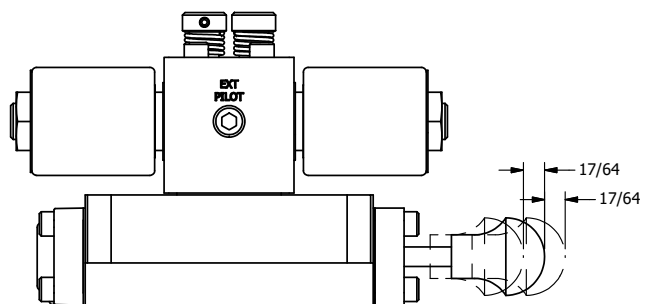

4

3

2

1

1/2" NPT CONDUIT CONNECTION

AAA
PRODUCTS
INTERNATIONAL

AAA PRODUCTS INTERNATIONAL
7114 Harry Hines Blvd
Dallas, TX 75235

TITLE: 3/8" SUBPLATE, DBL SOL, 2 POS,
SPR FLOAT CTR, MOLD-OVER,
NON-LCKNG OVRD, TPD VNT, SPL OVRD

DRAWING NO.:
DIM_SY3PGMONTOS

THE INFORMATION CONTAINED WITHIN THIS DOCUMENT IS PROPRIETARY TO AAA PRODUCTS AND MAY NOT BE DISCLOSED WITHOUT PRIOR WRITTEN CONSENT

4

3

2

1

B

B