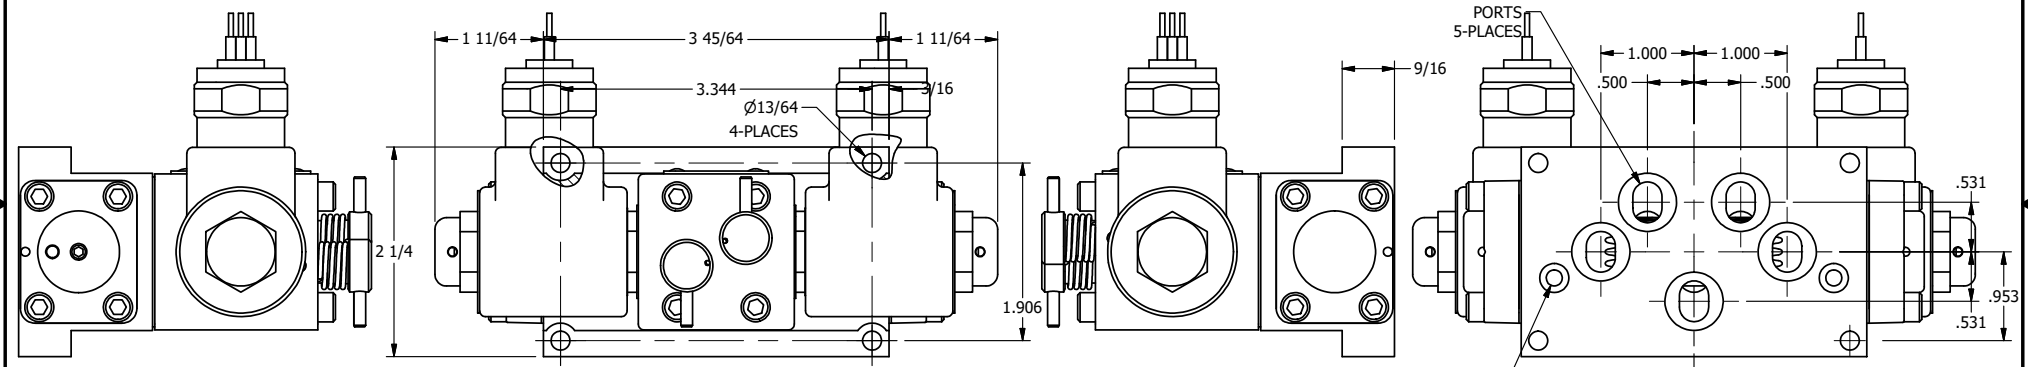

4

3

2

1

AAA
PRODUCTS
INTERNATIONAL

AAA PRODUCTS INTERNATIONAL
7114 Harry Hines Blvd
Dallas, TX 75235

TITLE: $3/8$ " SUBPLATE, DBL SOL, 3 POS,
FLOAT SPR CTR, MOLD-OVER,
NON-LCKNG OVRD, EXCLDR

DRAWING NO.:
DIM_SY3PGMONL