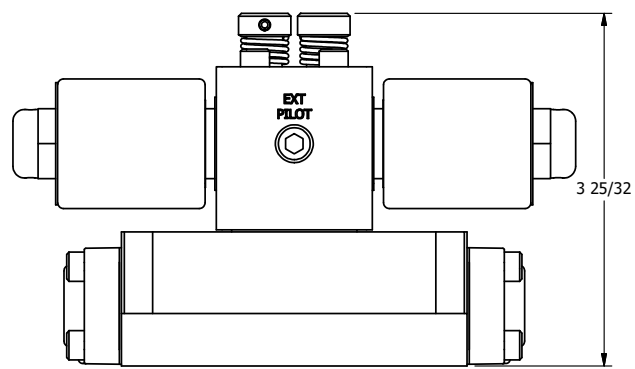

4

3

2

1

AAA
PRODUCTS
INTERNATIONAL

AAA PRODUCTS INTERNATIONAL
7114 Harry Hines Blvd
Dallas, TX 75235

TITLE: $3/8$ " SUBPLATE, DBL SOL, 3 POS,
FLOAT SPR CTR, MOLD-OVER,
NON-LCKNG OVRD, EXCLDR

DRAWING NO.:
DIM_SY3PGMONL