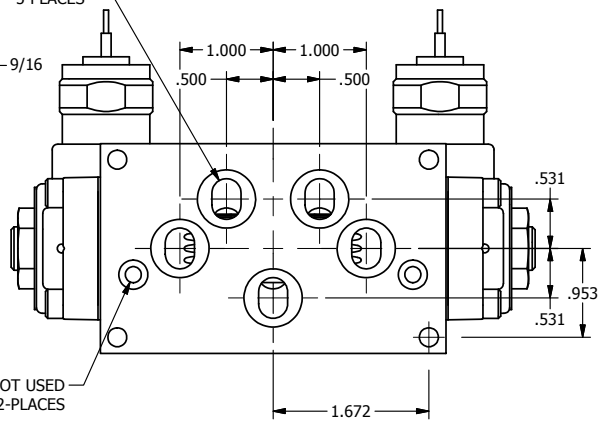

4

3

2

1

B

B

1/2" NPT CONDUIT CONNECTION

PORTS 5-PLACES

AAA
PRODUCTS
INTERNATIONAL

**AAA PRODUCTS
INTERNATIONAL**
7114 Harry Hines Blvd
Dallas, TX 75235

TITLE: 3/8" SUBPLATE, DBL SOL, 3 POS,
SPR CTR, SOL RTRN, FLOAT CTR SPL,
MOLD-OVER, NON-LCKNG OVRD

DRAWING NO.:
DIM_SY3PGMON