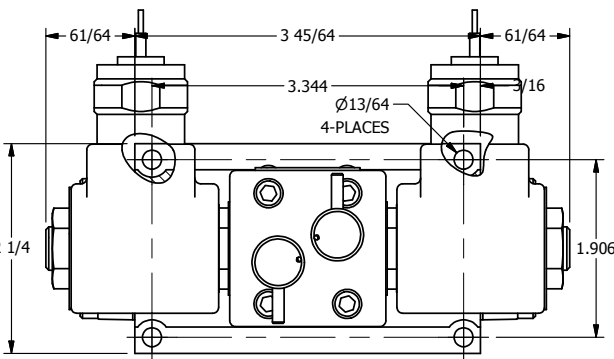

4

3

2

1

B

B

1/2" NPT CONDUIT CONNECTION

PORTS 5-PLACES

AAA
PRODUCTS
INTERNATIONAL

**AAA PRODUCTS
INTERNATIONAL**
7114 Harry Hines Blvd
Dallas, TX 75235

TITLE: 3/8" SUBPLATE, DBL SOL, 3 POS,
SPR CTR, SOL RTRN, FLOAT CTR SPL,
MOLD-OVER, NON-LCKNG OVRD

DRAWING NO.:
DIM_SY3PGMON