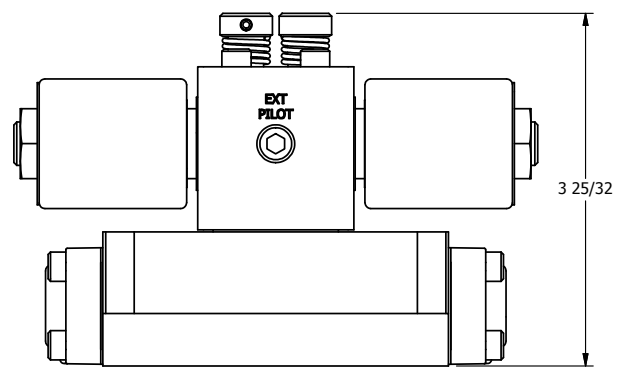

4

3

2

1

A

A

AAA
PRODUCTS
INTERNATIONAL

**AAA PRODUCTS
INTERNATIONAL**
7114 Harry Hines Blvd
Dallas, TX 75235

TITLE: 3/8" SUBPLATE, DBL SOL, 3 POS,
SPR CTR, SOL RTRN, FLOAT CTR SPL,
MOLD-OVER, NON-LCKNG OVRD

DRAWING NO.:
DIM_SY3PGMON

THE INFORMATION CONTAINED WITHIN THIS DOCUMENT IS PROPRIETARY TO AAA PRODUCTS AND MAY NOT BE DISCLOSED WITHOUT PRIOR WRITTEN CONSENT