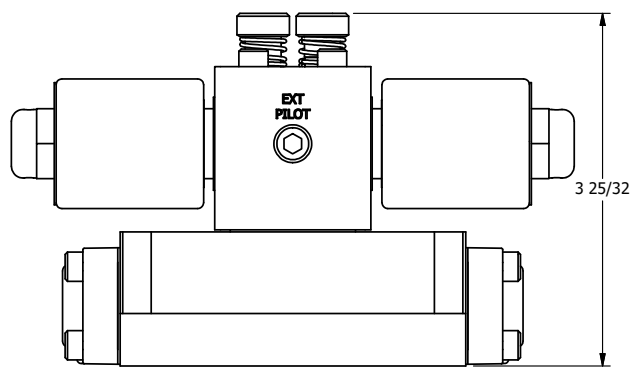

4

3

2

1

B

B

A

A

4

3

2

1

**AAA**  
PRODUCTS  
INTERNATIONAL

**AAA PRODUCTS INTERNATIONAL**  
7114 Harry Hines Blvd  
Dallas, TX 75235

TITLE: 3/8" SUBPLATE, DBL SOL, 3 POS,  
SPR CTR, FLOAT CTR SPL, MOLD-OVER,  
LCKNG OVRD, DUST EXCLDR