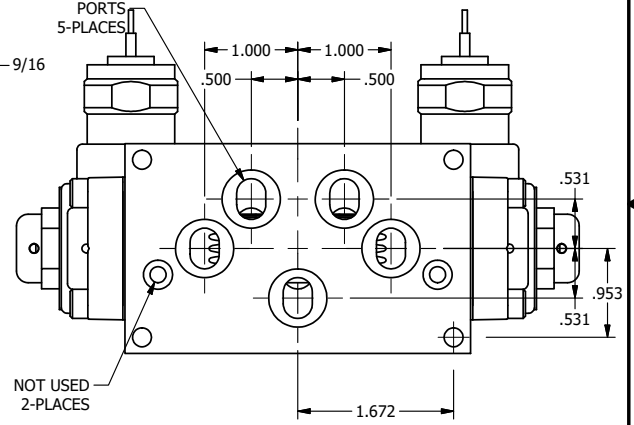

4

3

2

1

B

B

A

A

4

3

2

1

AAA
PRODUCTS
INTERNATIONAL

AAA PRODUCTS INTERNATIONAL
7114 Harry Hines Blvd
Dallas, TX 75235

TITLE: 3/8" SUBPLATE, DBL SOL, 3 POS,
SPR CTR, FLOAT CTR SPL, MOLD-OVER,
LCKNG OVRD, DUST EXCLDR

DRAWING NO.:
DIM_SY3PGMOL

THE INFORMATION CONTAINED WITHIN THIS DOCUMENT IS PROPRIETARY TO AAA PRODUCTS AND MAY NOT BE DISCLOSED WITHOUT PRIOR WRITTEN CONSENT