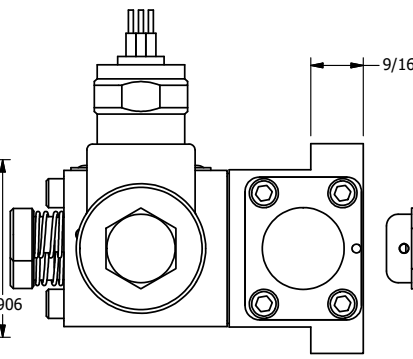

4

3

2

1

B

B

A

A

4

3

2

1

AAA
PRODUCTS
INTERNATIONAL

AAA PRODUCTS INTERNATIONAL
7114 Harry Hines Blvd
Dallas, TX 75235

TITLE: 3/8" SUBPLATE, DBL SOL, 3 POS,
SPR CTR, FLOAT CTR SPL, MOLD-OVER,
LCKNG OVRD, DUST EXCLDR

DRAWING NO.:
DIM_SY3PGMOL

THE INFORMATION CONTAINED WITHIN THIS DOCUMENT IS PROPRIETARY TO AAA PRODUCTS AND MAY NOT BE DISCLOSED WITHOUT PRIOR WRITTEN CONSENT