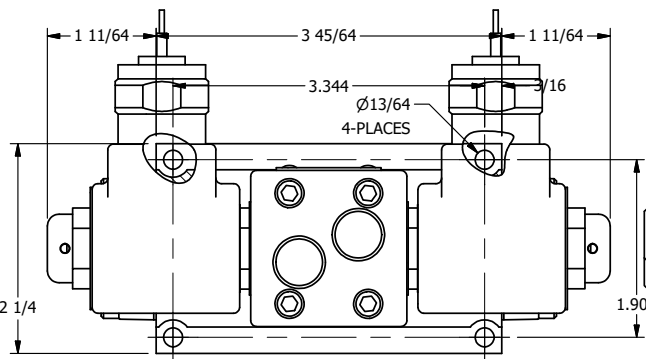

4

3

2

1

B

B

A

A

4

3

2

1

**AAA**  
PRODUCTS  
INTERNATIONAL

**AAA PRODUCTS INTERNATIONAL**  
7114 Harry Hines Blvd  
Dallas, TX 75235

TITLE: 3/8" SUBPLATE, DBL SOL, 3 POS,  
SPR CTR, FLOAT CTR SPL, MOLD-OVER,  
LCKNG OVRD, DUST EXCLDR