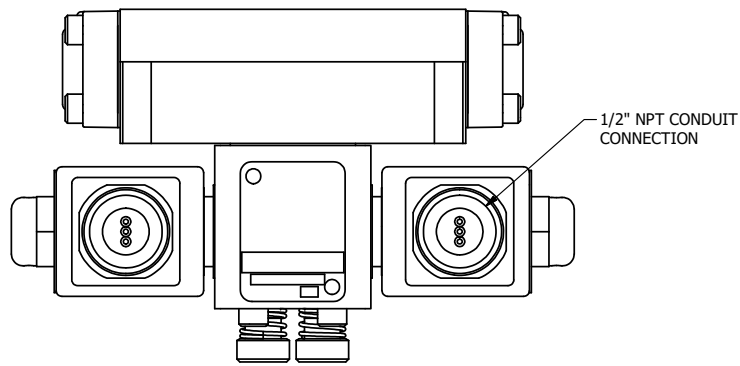

4

3

2

1

B

B

A

A

4

3

2

1

AAA
PRODUCTS
INTERNATIONAL

AAA PRODUCTS INTERNATIONAL
7114 Harry Hines Blvd
Dallas, TX 75235

TITLE: 3/8" SUBPLATE, DBL SOL, 3 POS,
SPR CTR, FLOAT CTR SPL, MOLD-OVER,
LCKNG OVRD, DUST EXCLDR

DRAWING NO.:
DIM_SY3PGMOL

THE INFORMATION CONTAINED WITHIN THIS DOCUMENT IS PROPRIETARY TO AAA PRODUCTS AND MAY NOT BE DISCLOSED WITHOUT PRIOR WRITTEN CONSENT