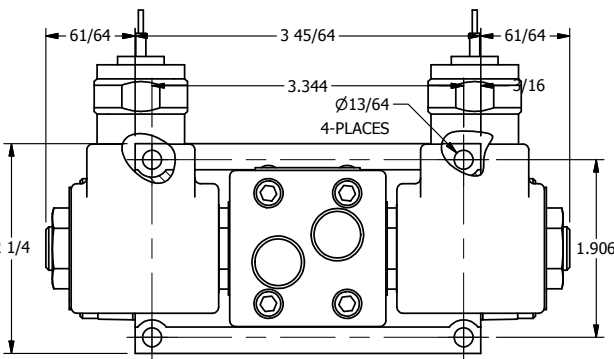

4

3

2

1

B

B

1/2" NPT CONDUIT CONNECTION

PORTS 5-PLACES

NOT USED 2-PLACES

A

A

4

3

2

1

AAA
PRODUCTS
INTERNATIONAL

AAA PRODUCTS INTERNATIONAL
7114 Harry Hines Blvd
Dallas, TX 75235

TITLE: 3/8" SUBPLATE, DBL SOL, 3 POS,
SPR CTR, SOL RTRN, FLOAT CTR SPL,
MOLD-OVER, LCKNG OVRD

DRAWING NO.:
DIM_SY3PGMO

THE INFORMATION CONTAINED WITHIN THIS DOCUMENT IS PROPRIETARY TO AAA PRODUCTS AND MAY NOT BE DISCLOSED WITHOUT PRIOR WRITTEN CONSENT