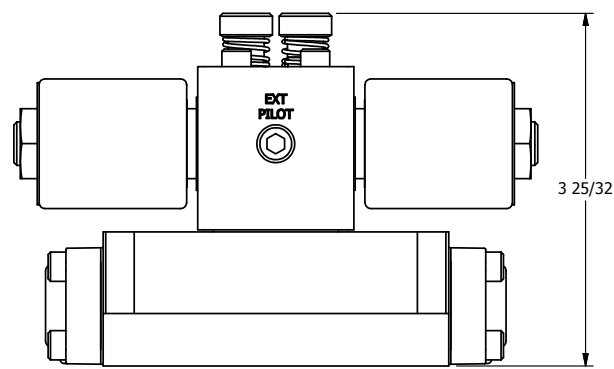

4

3

2

1

AAA
PRODUCTS
INTERNATIONAL

AAA PRODUCTS INTERNATIONAL
7114 Harry Hines Blvd
Dallas, TX 75235

TITLE: 3/8" SUBPLATE, DBL SOL, 3 POS,
SPR CTR, SOL RTRN, FLOAT CTR SPL,
MOLD-OVER, LCKNG OVRD

DRAWING NO.:
DIM_SY3PGMO

THE INFORMATION CONTAINED WITHIN THIS DOCUMENT IS PROPRIETARY TO AAA PRODUCTS AND MAY NOT BE DISCLOSED WITHOUT PRIOR WRITTEN CONSENT