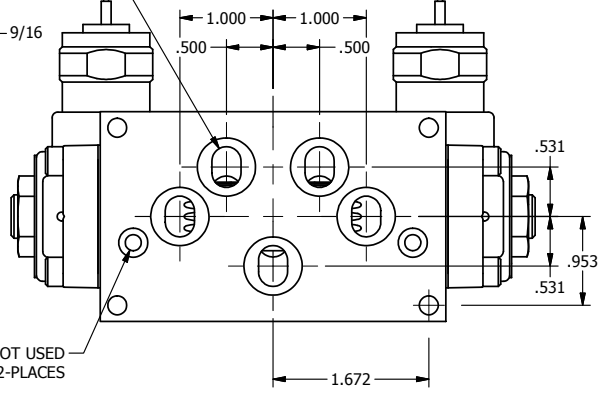

4

3

2

1

B

B

1/2" NPT CONDUIT CONNECTION

PORTS 5-PLACES

NOT USED 2-PLACES

A

A

4

3

2

1

AAA
PRODUCTS
INTERNATIONAL

AAA PRODUCTS INTERNATIONAL
7114 Harry Hines Blvd
Dallas, TX 75235

TITLE: 3/8" SUBPLATE, DBL SOL, 3 POS,
SPR CTR, SOL RTRN, FLOAT CTR SPL,
MOLD-OVER, LCKNG OVRD

DRAWING NO.:
DIM_SY3PGMO

THE INFORMATION CONTAINED WITHIN THIS DOCUMENT IS PROPRIETARY TO AAA PRODUCTS AND MAY NOT BE DISCLOSED WITHOUT PRIOR WRITTEN CONSENT