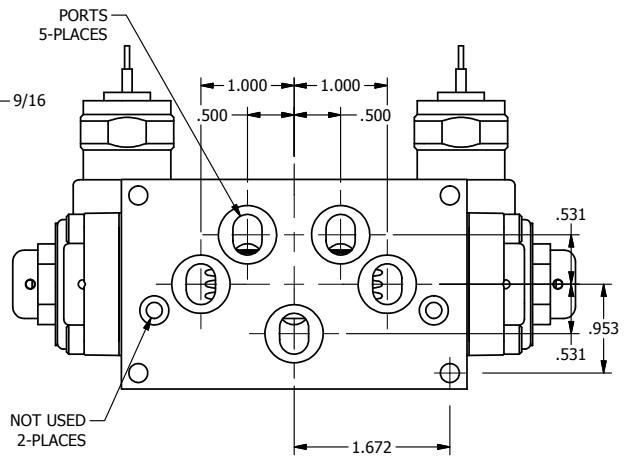

4

3

2

1

B

B

A

A

4

3

2

1

AAA
PRODUCTS
INTERNATIONAL

**AAA PRODUCTS
INTERNATIONAL**
7114 Harry Hines Blvd
Dallas, TX 75235

TITLE: 3/8" SUBPLATE, DBL SOL, 3 POS,
SPR CTR, SOL RTRN, FLOAT CTR SPL,
MOLD-OVER, DUST EXCLDR

DRAWING NO.:
DIM_SY3PGML

THE INFORMATION CONTAINED WITHIN THIS DOCUMENT IS PROPRIETARY TO AAA PRODUCTS AND MAY NOT BE DISCLOSED WITHOUT PRIOR WRITTEN CONSENT