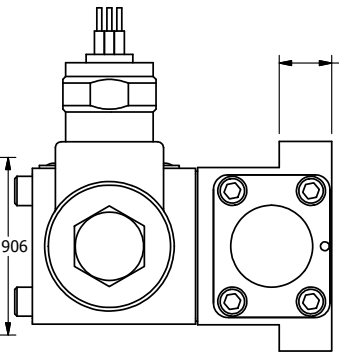

4

3

2

1

B

B

A

A

4

3

2

1

**AAA**  
PRODUCTS  
INTERNATIONAL

**AAA PRODUCTS  
INTERNATIONAL**  
7114 Harry Hines Blvd  
Dallas, TX 75235

TITLE: 3/8" SUBPLATE, DBL SOL, 3 POS,  
SPR CTR, SOL RTRN, FLOAT CTR SPL,  
MOLD-OVER, DUST EXCLDR