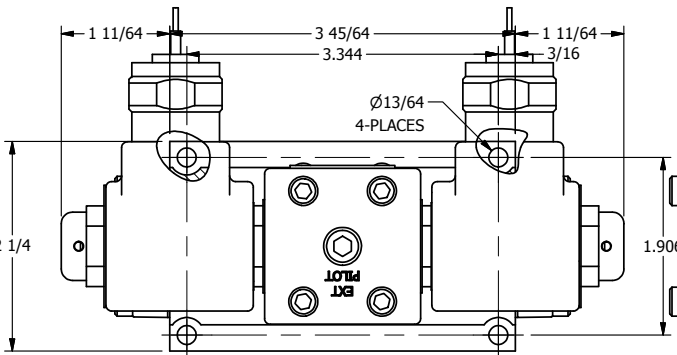

4

3

2

1

B

B

A

A

4

3

2

1

**AAA**  
PRODUCTS  
INTERNATIONAL

**AAA PRODUCTS  
INTERNATIONAL**  
7114 Harry Hines Blvd  
Dallas, TX 75235

TITLE: 3/8" SUBPLATE, DBL SOL, 3 POS,  
SPR CTR, SOL RTRN, FLOAT CTR SPL,  
MOLD-OVER, DUST EXCLDR

DRAWING NO.:  
DIM\_SY3PGML

THE INFORMATION CONTAINED WITHIN THIS DOCUMENT IS PROPRIETARY TO AAA PRODUCTS AND MAY NOT BE DISCLOSED WITHOUT PRIOR WRITTEN CONSENT