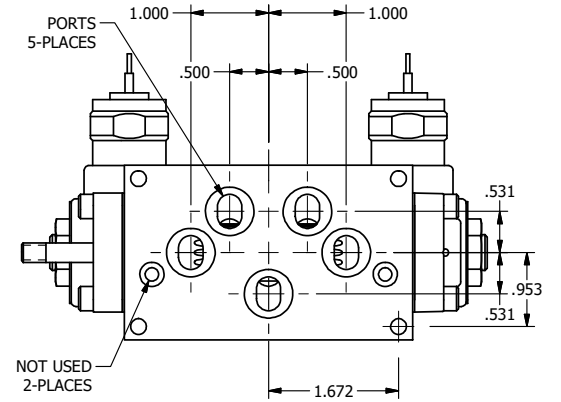

4

3

2

1

**AAA**  
PRODUCTS  
INTERNATIONAL

**AAA PRODUCTS  
INTERNATIONAL**  
7114 Harry Hines Blvd  
Dallas, TX 75235

TITLE: 3/8" SUBPLATE, DBL SOL, 2 POS,  
SPR CTR, SOL SHFT, FLOAT CTR SPL,  
MOLD-OVER, THREADED INDICATOR

DRAWING NO.:  
DIM\_SY3PGMK

THE INFORMATION CONTAINED WITHIN THIS DOCUMENT IS PROPRIETARY TO AAA PRODUCTS AND MAY NOT BE DISCLOSED WITHOUT PRIOR WRITTEN CONSENT

4

3

2

B

B

A