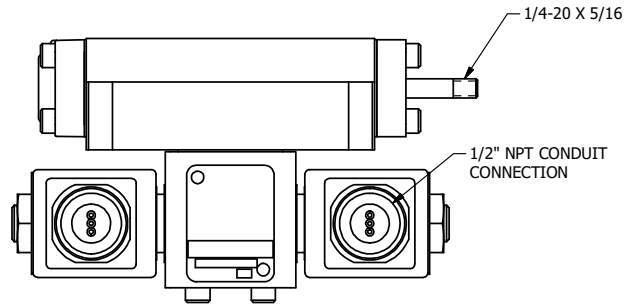

4

3

2

1

**AAA**  
PRODUCTS  
INTERNATIONAL

**AAA PRODUCTS  
INTERNATIONAL**  
7114 Harry Hines Blvd  
Dallas, TX 75235

TITLE: 3/8" SUBPLATE, DBL SOL, 2 POS,  
SPR CTR, SOL SHFT, FLOAT CTR SPL,  
MOLD-OVER, THREADED INDICATOR

DRAWING NO.:  
DIM\_SY3PGMK

THE INFORMATION CONTAINED WITHIN THIS DOCUMENT IS PROPRIETARY TO AAA PRODUCTS AND MAY NOT BE DISCLOSED WITHOUT PRIOR WRITTEN CONSENT

4

3

2

B

B

A