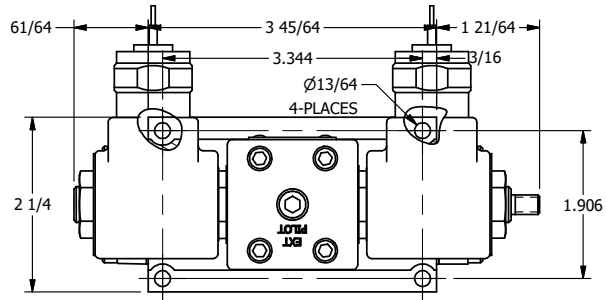

4

3

2

1

**AAA**  
PRODUCTS  
INTERNATIONAL

**AAA PRODUCTS  
INTERNATIONAL**  
7114 Harry Hines Blvd  
Dallas, TX 75235

TITLE: 3/8" SUBPLATE, DBL SOL, 2 POS,  
SPR CTR, SOL SHFT, FLOAT CTR SPL,  
MOLD-OVER, THREADED INDICATOR

DRAWING NO.:  
DIM\_SY3PGMK

THE INFORMATION CONTAINED WITHIN THIS DOCUMENT IS PROPRIETARY TO AAA PRODUCTS AND MAY NOT BE DISCLOSED WITHOUT PRIOR WRITTEN CONSENT

4

3

2

B

B

A