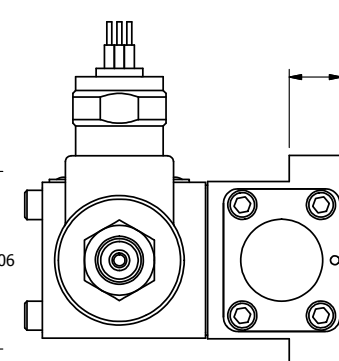

AAA
PRODUCTS
INTERNATIONAL

**AAA PRODUCTS
INTERNATIONAL**
7114 Harry Hines Blvd
Dallas, TX 75235

TITLE: 3/8" SUBPLATE, DBL SOL, 3 POS,
SPR CTR, SOL RTRN, FLOAT CTR SPL,
MOLD-OVER

PART NO.:
DIM_SY3PGM

4

3

2

1