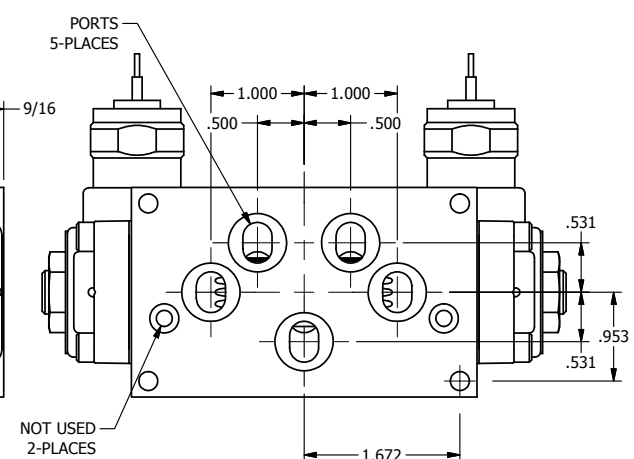

AAA
PRODUCTS
INTERNATIONAL

**AAA PRODUCTS
INTERNATIONAL**
7114 Harry Hines Blvd
Dallas, TX 75235

TITLE: 3/8" SUBPLATE, DBL SOL, 3 POS,
SPR CTR, SOL RTRN, FLOAT CTR SPL,
MOLD-OVER

PART NO.:
DIM_SY3PGM

4

3

2

1