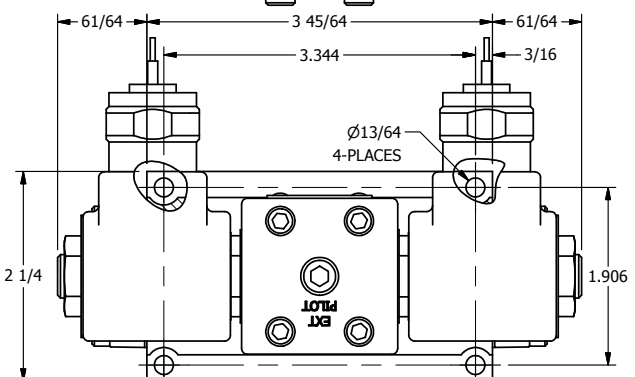

AAA
PRODUCTS
INTERNATIONAL

**AAA PRODUCTS
INTERNATIONAL**
7114 Harry Hines Blvd
Dallas, TX 75235

TITLE: 3/8" SUBPLATE, DBL SOL, 3 POS,
SPR CTR, SOL RTRN, FLOAT CTR SPL,
MOLD-OVER

PART NO.:
DIM_SY3PGM

4

3

2

1