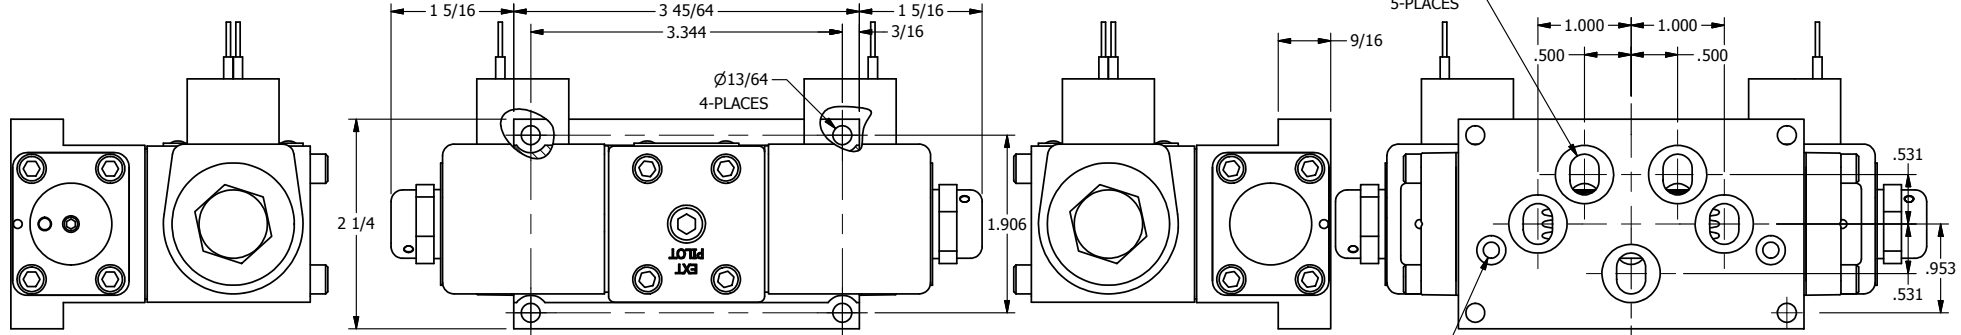

4

3

2

1

B

B

A

A

4

3

2

1

AAA
PRODUCTS
INTERNATIONAL

**AAA PRODUCTS
INTERNATIONAL**
7114 Harry Hines Blvd
Dallas, TX 75235

TITLE: 3/8" SUBPLATE, DBL SOL, 3 POS,
SPR CTR, SOL RTRN, FLOAT CTR SPL,
CLASSIC SOL, DUST EXCLDR

DRAWING NO.:
DIM_SY3PGL

THE INFORMATION CONTAINED WITHIN THIS DOCUMENT IS PROPRIETARY TO AAA PRODUCTS AND MAY NOT BE DISCLOSED WITHOUT PRIOR WRITTEN CONSENT