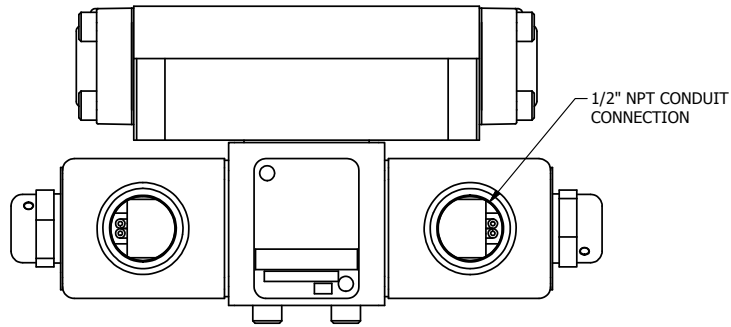

4

3

2

1

B

B

A

A

4

3

2

1

AAA
PRODUCTS
INTERNATIONAL

**AAA PRODUCTS
INTERNATIONAL**
7114 Harry Hines Blvd
Dallas, TX 75235

TITLE: 3/8" SUBPLATE, DBL SOL, 3 POS,
SPR CTR, SOL RTRN, FLOAT CTR SPL,
CLASSIC SOL, DUST EXCLDR

DRAWING NO.:
DIM_SY3PGL

THE INFORMATION CONTAINED WITHIN THIS DOCUMENT IS PROPRIETARY TO AAA PRODUCTS AND MAY NOT BE DISCLOSED WITHOUT PRIOR WRITTEN CONSENT