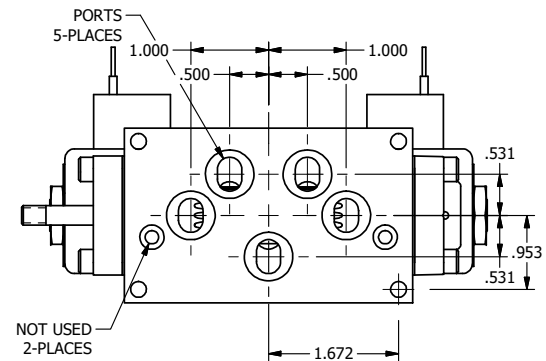

4

3

2

1

**AAA**  
PRODUCTS  
INTERNATIONAL

**AAA PRODUCTS  
INTERNATIONAL**  
7114 Harry Hines Blvd  
Dallas, TX 75235

TITLE: 3/8" SUBPLATE, DBL SOL, 2 POS,  
SPR CTR, SOL SHFT, FLOAT CTR SPL,  
CLASSIC SOL, THREADED INDICATOR

DRAWING NO.:  
DIM\_SY3PGK

THE INFORMATION CONTAINED WITHIN THIS DOCUMENT IS PROPRIETARY TO AAA PRODUCTS AND MAY NOT BE DISCLOSED WITHOUT PRIOR WRITTEN CONSENT

4

3

2

B

B

A