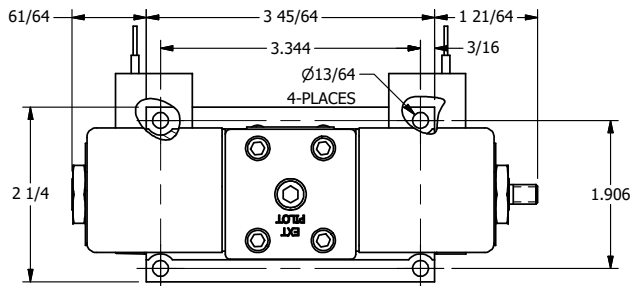

4

3

2

1

**AAA**  
PRODUCTS  
INTERNATIONAL

**AAA PRODUCTS  
INTERNATIONAL**  
7114 Harry Hines Blvd  
Dallas, TX 75235

TITLE: 3/8" SUBPLATE, DBL SOL, 2 POS,  
SPR CTR, SOL SHFT, FLOAT CTR SPL,  
CLASSIC SOL, THREADED INDICATOR

DRAWING NO.:  
DIM\_SY3PGK

THE INFORMATION CONTAINED WITHIN THIS DOCUMENT IS PROPRIETARY TO AAA PRODUCTS AND MAY NOT BE DISCLOSED WITHOUT PRIOR WRITTEN CONSENT

4

3

2

B

B

A