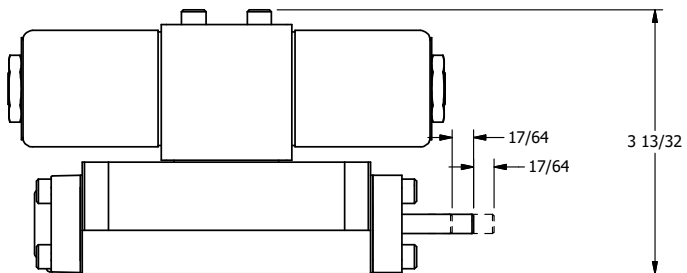

4

3

2

1

**AAA**  
PRODUCTS  
INTERNATIONAL

**AAA PRODUCTS  
INTERNATIONAL**  
7114 Harry Hines Blvd  
Dallas, TX 75235

TITLE: 3/8" SUBPLATE, DBL SOL, 2 POS,  
SPR CTR, SOL SHFT, FLOAT CTR SPL,  
CLASSIC SOL, THREADED INDICATOR

DRAWING NO.:  
DIM\_SY3PGK

THE INFORMATION CONTAINED WITHIN THIS DOCUMENT IS PROPRIETARY TO AAA PRODUCTS AND MAY NOT BE DISCLOSED WITHOUT PRIOR WRITTEN CONSENT

4

3

2

B

B

A