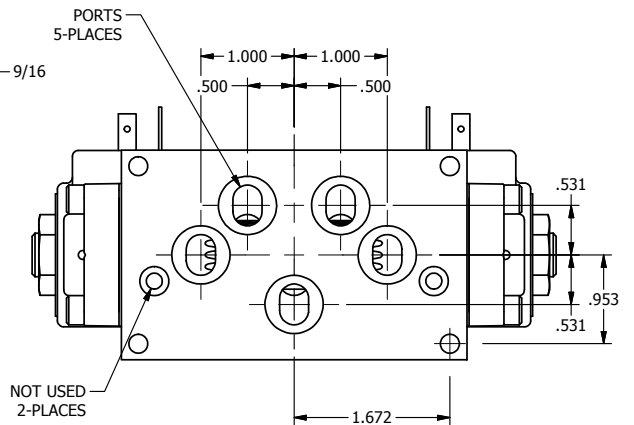

4

3

2

1

AAA
PRODUCTS
INTERNATIONAL

AAA PRODUCTS INTERNATIONAL
7114 Harry Hines Blvd
Dallas, TX 75235

TITLE: 3/8" SUBPLATE, DBL SOL, 3 POS,
SPR CTR, SOL RTRN, FLOAT CTR SPL,
ISO 4400 DIN, TAPPED VENT

DRAWING NO.:
DIM_SY3PGEDT