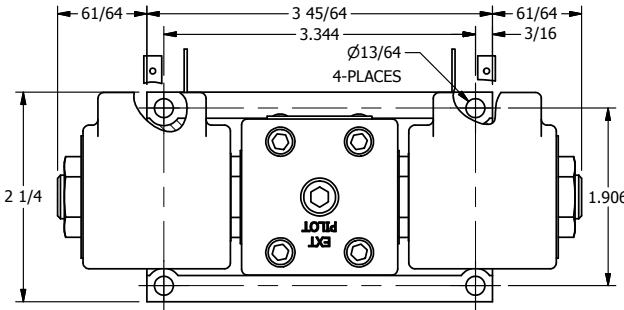

4

3

2

1

AAA
PRODUCTS
INTERNATIONAL

AAA PRODUCTS INTERNATIONAL
7114 Harry Hines Blvd
Dallas, TX 75235

TITLE: 3/8" SUBPLATE, DBL SOL, 3 POS,
SPR CTR, SOL RTRN, FLOAT CTR SPL,
ISO 4400 DIN, TAPPED VENT

DRAWING NO.:
DIM_SY3PGEDT