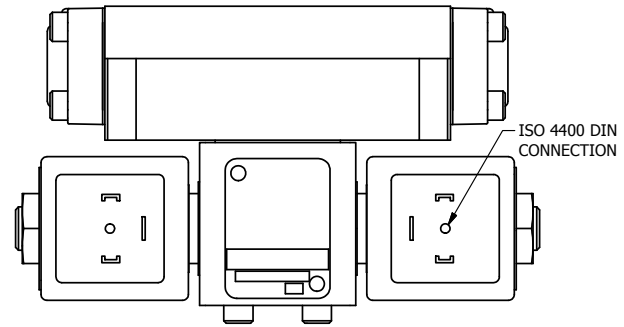

4

3

2

1

AAA
PRODUCTS
INTERNATIONAL

AAA PRODUCTS INTERNATIONAL
7114 Harry Hines Blvd
Dallas, TX 75235

TITLE: 3/8" SUBPLATE, DBL SOL, 3 POS,
SPR CTR, SOL RTRN, FLOAT CTR SPL,
ISO 4400 DIN, TAPPED VENT

DRAWING NO.:
DIM_SY3PGEDT