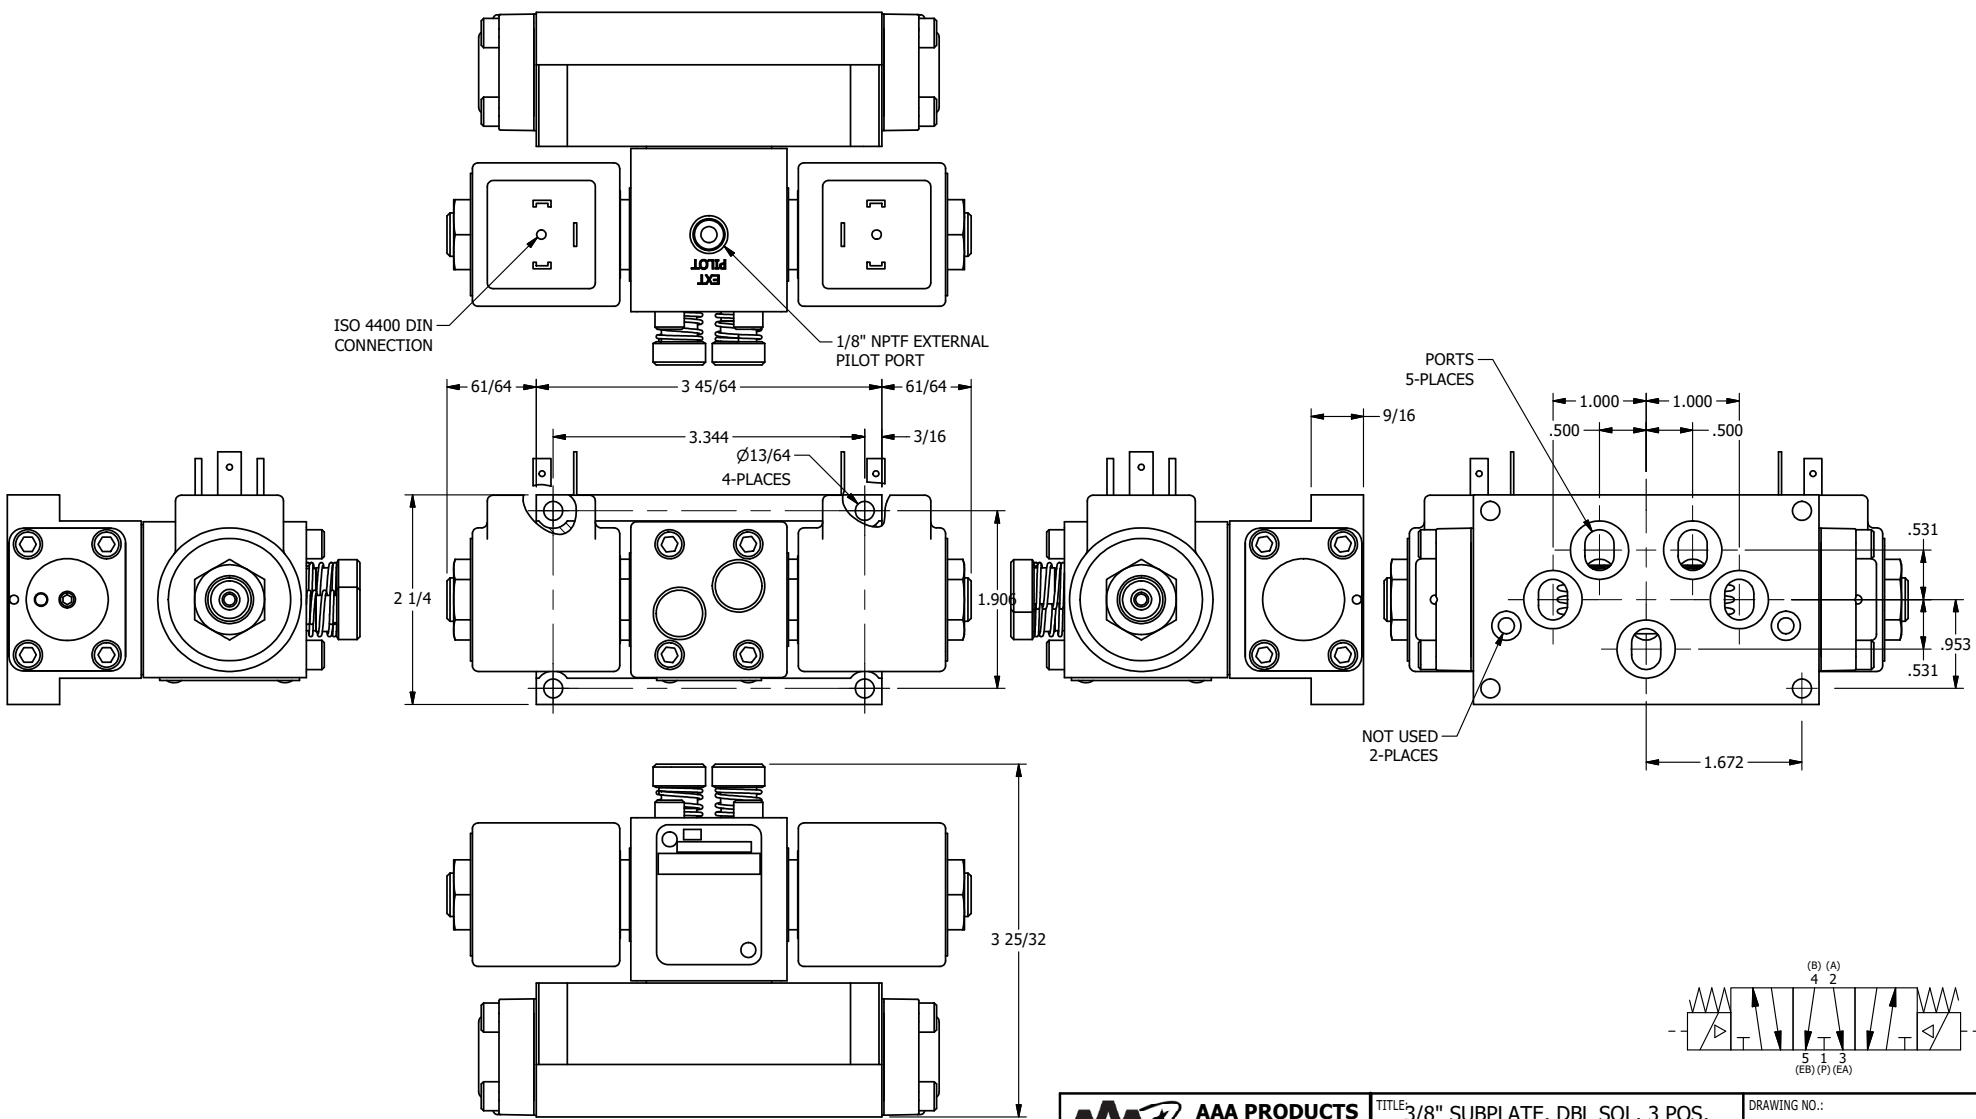

AAA
PRODUCTS
INTERNATIONAL

**AAA PRODUCTS
INTERNATIONAL**
7114 Harry Hines Blvd
Dallas, TX 75235

TITLE $\frac{3}{8}$ " SUBPLATE, DBL SOL, 3 POS,
SPR CTR, SOL SHFT, FLOAT CTR SPL,
ISO 4400, LCKNG OVRD, EXT PILOT