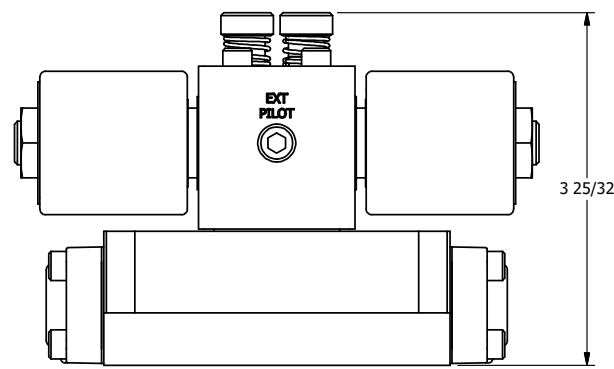

4

3

2

A

A

AAA
 PRODUCTS INTERNATIONAL
 7114 Harry Hines Blvd
 Dallas, TX 75235

TITLE: 3/8" SUBPLATE, DBL SOL, 3 POS,
 FLOAT SPR CTR, ISO 4400 DIN,
 LCKNG OVRD, TPD VENT

DRAWING NO.:
 DIM_SY3PGEDOT