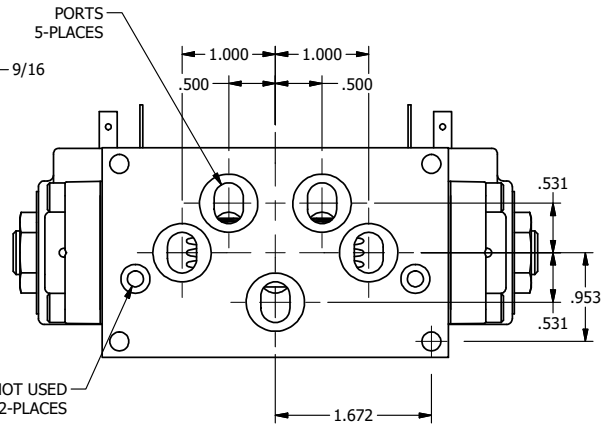

4

3

2

1

B

B

A

A

4

3

2

A

A

AAA
PRODUCTS INTERNATIONAL
7114 Harry Hines Blvd
Dallas, TX 75235

TITLE: 3/8" SUBPLATE, DBL SOL, 3 POS,
FLOAT SPR CTR, ISO 4400 DIN,
LCKNG OVRD, TPD VENT

DRAWING NO.:
DIM_SY3PGEDOT

THE INFORMATION CONTAINED WITHIN THIS DOCUMENT IS PROPRIETARY TO AAA PRODUCTS AND MAY NOT BE DISCLOSED WITHOUT PRIOR WRITTEN CONSENT