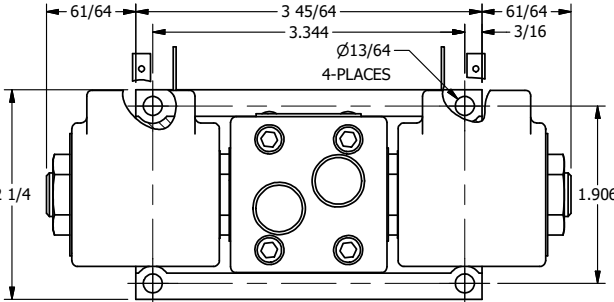

4

3

2

1

B

B

A

A

4

3

2

A

A

AAA
PRODUCTS INTERNATIONAL
7114 Harry Hines Blvd
Dallas, TX 75235

TITLE: 3/8" SUBPLATE, DBL SOL, 3 POS,
FLOAT SPR CTR, ISO 4400 DIN,
LCKNG OVRD, TPD VENT

DRAWING NO.:
DIM_SY3PGEDOT

THE INFORMATION CONTAINED WITHIN THIS DOCUMENT IS PROPRIETARY TO AAA PRODUCTS AND MAY NOT BE DISCLOSED WITHOUT PRIOR WRITTEN CONSENT