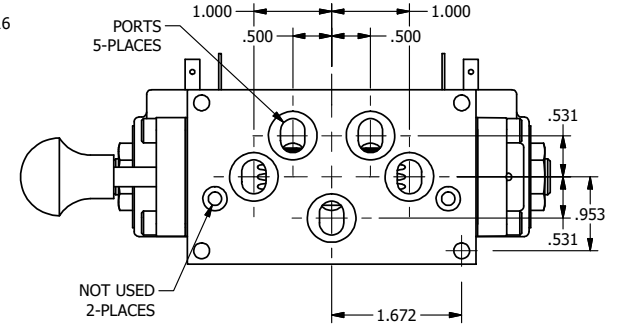

4

3

2

1

4

3

2

AAA
PRODUCTS
INTERNATIONAL

**AAA PRODUCTS
INTERNATIONAL**
7114 Harry Hines Blvd
Dallas, TX 75235

TITLE: 3/8" SUBPLATE, DBL SOL, 2 POS,
SPR CTR, SOL SHFT, FLOAT CTR SPL,
ISO 4400 DIN, MAN SPL OVRD

DRAWING NO.:
DIM_SY3PGEDOS

THE INFORMATION CONTAINED WITHIN THIS DOCUMENT IS PROPRIETARY TO AAA PRODUCTS AND MAY NOT BE DISCLOSED WITHOUT PRIOR WRITTEN CONSENT