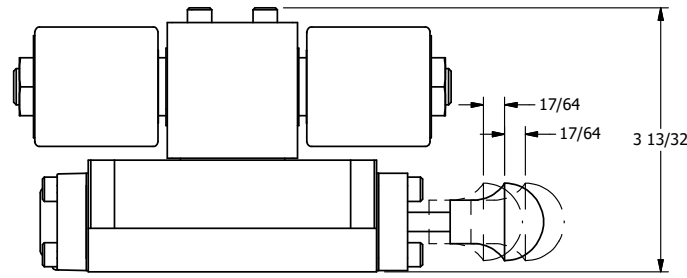

4

3

2

1

4

3

2

AAA
PRODUCTS
INTERNATIONAL

**AAA PRODUCTS
INTERNATIONAL**
7114 Harry Hines Blvd
Dallas, TX 75235

TITLE: 3/8" SUBPLATE, DBL SOL, 2 POS,
SPR CTR, SOL SHFT, FLOAT CTR SPL,
ISO 4400 DIN, MAN SPL OVRD

DRAWING NO.:
DIM_SY3PGEDOS

THE INFORMATION CONTAINED WITHIN THIS DOCUMENT IS PROPRIETARY TO AAA PRODUCTS AND MAY NOT BE DISCLOSED WITHOUT PRIOR WRITTEN CONSENT