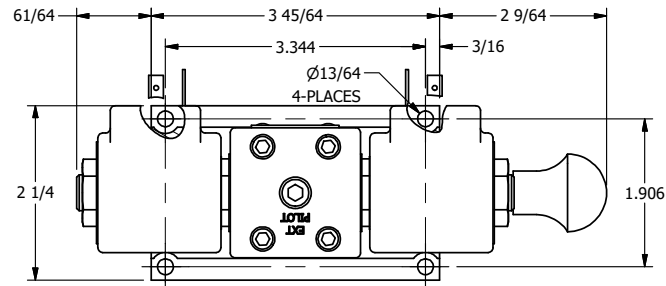

4

3

2

1

4

3

2

AAA
PRODUCTS
INTERNATIONAL

**AAA PRODUCTS
INTERNATIONAL**
7114 Harry Hines Blvd
Dallas, TX 75235

TITLE: 3/8" SUBPLATE, DBL SOL, 2 POS,
SPR CTR, SOL SHFT, FLOAT CTR SPL,
ISO 4400 DIN, MAN SPL OVRD

DRAWING NO.:
DIM_SY3PGEDOS

THE INFORMATION CONTAINED WITHIN THIS DOCUMENT IS PROPRIETARY TO AAA PRODUCTS AND MAY NOT BE DISCLOSED WITHOUT PRIOR WRITTEN CONSENT