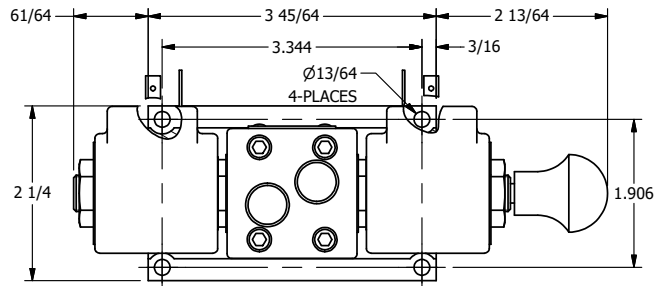

4

3

2

1

AAA
 PRODUCTS INTERNATIONAL
 7114 Harry Hines Blvd
 Dallas, TX 75235

TITLE: $3/8$ " SUBPLATE, DBL SOL, 2 POS,
 SPR FLOAT CTR, ISO 4400,
 PUSH OVRD, TAPD VENT, SPL OVRD

DRAWING NO.:
 DIM_SY3PGEDOPTOS