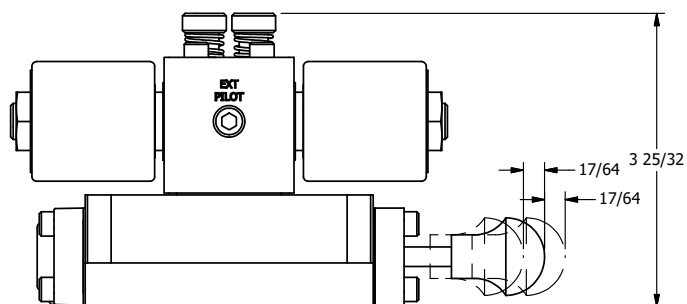

4

3

2

1

AAA
 PRODUCTS INTERNATIONAL
 7114 Harry Hines Blvd
 Dallas, TX 75235

TITLE: $3/8$ " SUBPLATE, DBL SOL, 2 POS,
 SPR FLOAT CTR, ISO 4400,
 PUSH OVRD, TAPD VENT, SPL OVRD

DRAWING NO.:
 DIM_SY3PGEDOPTOS