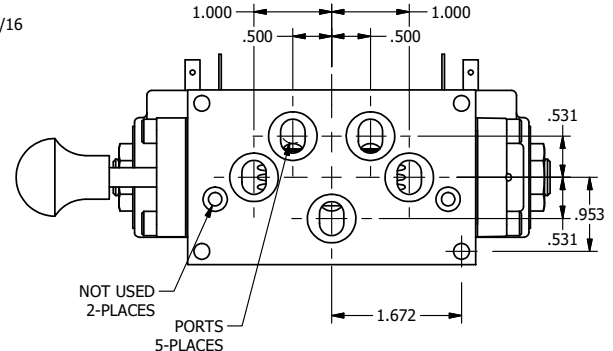

4

3

2

1

AAA
 PRODUCTS INTERNATIONAL
 7114 Harry Hines Blvd
 Dallas, TX 75235

TITLE: $3/8$ " SUBPLATE, DBL SOL, 2 POS,
 SPR FLOAT CTR, ISO 4400,
 PUSH OVRD, TAPD VENT, SPL OVRD

DRAWING NO.:
 DIM_SY3PGEDOPTOS