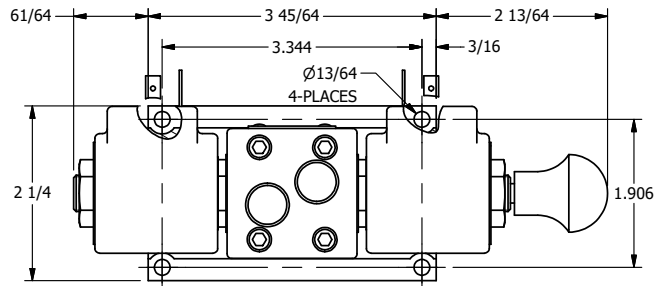

4

3

2

1

AAA
PRODUCTS
INTERNATIONAL

AAA PRODUCTS INTERNATIONAL
7114 Harry Hines Blvd
Dallas, TX 75235

TITLE: 3/8" SUBPLATE, DBL SOL, 2 POS,
SPR FLOAT CTR, ISO 4400,
PUSH OVRD, MAN SPL OVRD

DRAWING NO.:
DIM_SY3PGEDOPOS