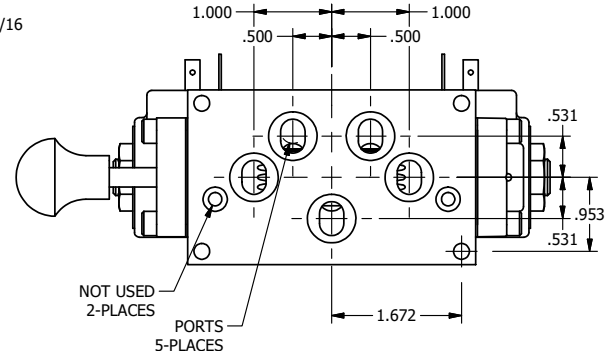

4

3

2

1

AAA
PRODUCTS
INTERNATIONAL

AAA PRODUCTS INTERNATIONAL
7114 Harry Hines Blvd
Dallas, TX 75235

TITLE: 3/8" SUBPLATE, DBL SOL, 2 POS,
SPR FLOAT CTR, ISO 4400,
PUSH OVRD, MAN SPL OVRD

DRAWING NO.:
DIM_SY3PGEDOPOS