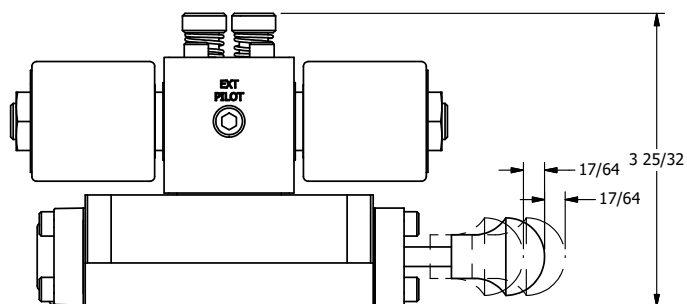

4

3

2

1

AAA
PRODUCTS
INTERNATIONAL

AAA PRODUCTS INTERNATIONAL
7114 Harry Hines Blvd
Dallas, TX 75235

TITLE: 3/8" SUBPLATE, DBL SOL, 2 POS,
SPR FLOAT CTR, ISO 4400,
PUSH OVRD, MAN SPL OVRD

DRAWING NO.:
DIM_SY3PGEDOPOS