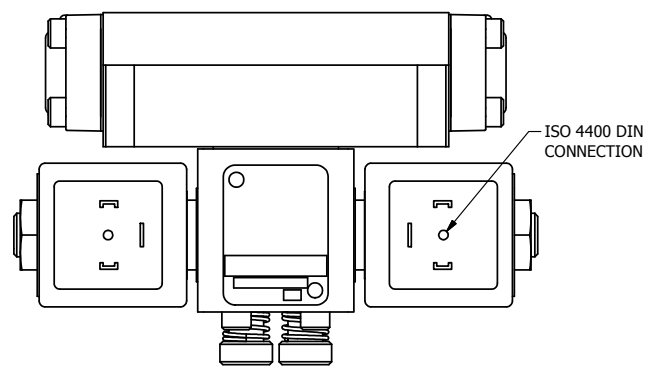

4

3

2

1

B

B

A

A

4

3

2

1

A

A

AAA
PRODUCTS
INTERNATIONAL

AAA PRODUCTS INTERNATIONAL
7114 Harry Hines Blvd
Dallas, TX 75235

TITLE: 3/8" SUBPLATE, DBL SOL, 3 POS,
SPR CTR, SOL RTRN, FLOAT CTR SPL,
ISO 4400 DIN, PUSH OVRD

DRAWING NO.:
DIM_SY3PGEDOP

THE INFORMATION CONTAINED WITHIN THIS DOCUMENT IS PROPRIETARY TO AAA PRODUCTS AND MAY NOT BE DISCLOSED WITHOUT PRIOR WRITTEN CONSENT