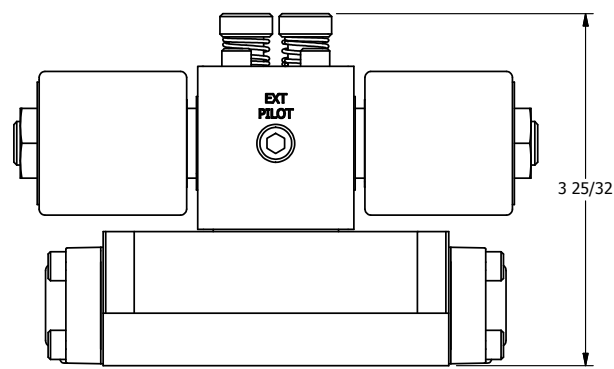

4

3

2

1

B

B

A

A

4

3

2

1

A

A

AAA
PRODUCTS
INTERNATIONAL

AAA PRODUCTS INTERNATIONAL
7114 Harry Hines Blvd
Dallas, TX 75235

TITLE: 3/8" SUBPLATE, DBL SOL, 3 POS,
SPR CTR, SOL RTRN, FLOAT CTR SPL,
ISO 4400 DIN, PUSH OVRD

DRAWING NO.:
DIM_SY3PGEDOP

THE INFORMATION CONTAINED WITHIN THIS DOCUMENT IS PROPRIETARY TO AAA PRODUCTS AND MAY NOT BE DISCLOSED WITHOUT PRIOR WRITTEN CONSENT