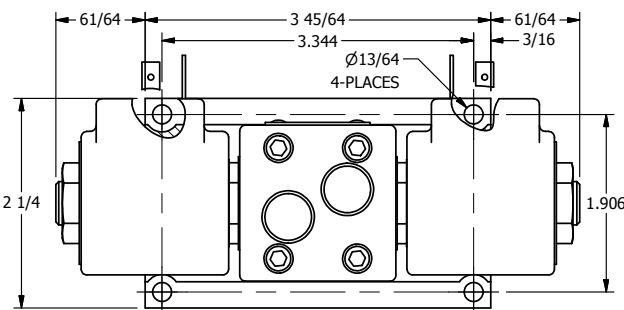

4

3

2

1

B

B

A

A

4

3

2

1

A

A

AAA
PRODUCTS
INTERNATIONAL

AAA PRODUCTS INTERNATIONAL
7114 Harry Hines Blvd
Dallas, TX 75235

TITLE: 3/8" SUBPLATE, DBL SOL, 3 POS,
SPR CTR, SOL RTRN, FLOAT CTR SPL,
ISO 4400 DIN, PUSH OVRD

DRAWING NO.:
DIM_SY3PGEDOP

THE INFORMATION CONTAINED WITHIN THIS DOCUMENT IS PROPRIETARY TO AAA PRODUCTS AND MAY NOT BE DISCLOSED WITHOUT PRIOR WRITTEN CONSENT