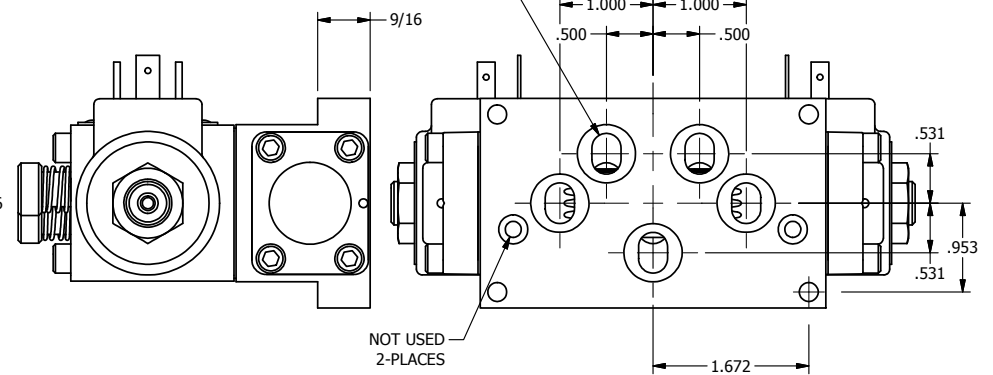

4

3

2

1

B

B

A

A

4

3

2

1

A

A

AAA
PRODUCTS
INTERNATIONAL

AAA PRODUCTS INTERNATIONAL
7114 Harry Hines Blvd
Dallas, TX 75235

TITLE: 3/8" SUBPLATE, DBL SOL, 3 POS,
SPR CTR, SOL RTRN, FLOAT CTR SPL,
ISO 4400 DIN, PUSH OVRD

DRAWING NO.:
DIM_SY3PGEDOP

THE INFORMATION CONTAINED WITHIN THIS DOCUMENT IS PROPRIETARY TO AAA PRODUCTS AND MAY NOT BE DISCLOSED WITHOUT PRIOR WRITTEN CONSENT