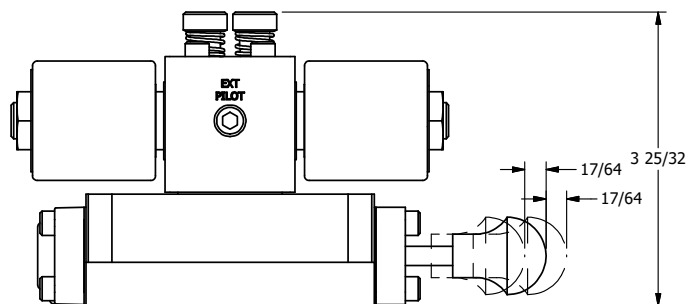

4

3

2

1

**AAA**  
PRODUCTS  
INTERNATIONAL

**AAA PRODUCTS INTERNATIONAL**  
7114 Harry Hines Blvd  
Dallas, TX 75235

TITLE: 3/8" SUBPLATE, DBL SOL, 2 POS,  
FLOAT SPR CTR, ISO 4400 DIN,  
LCKNG OVRD, MAN SPL OVRD

DRAWING NO.:  
DIM\_SY3PGEDOOS

4

3

2

THE INFORMATION CONTAINED WITHIN THIS DOCUMENT IS PROPRIETARY TO AAA PRODUCTS AND MAY NOT BE DISCLOSED WITHOUT PRIOR WRITTEN CONSENT