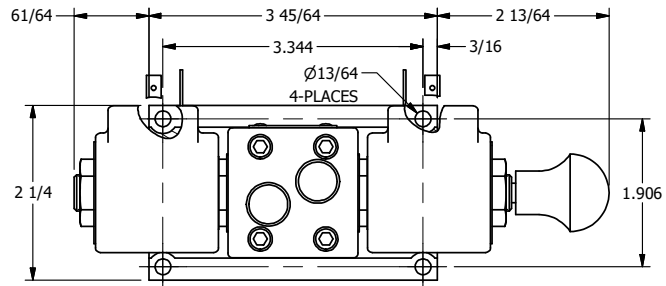

4

3

2

1

**AAA**  
PRODUCTS  
INTERNATIONAL

**AAA PRODUCTS INTERNATIONAL**  
7114 Harry Hines Blvd  
Dallas, TX 75235

TITLE: 3/8" SUBPLATE, DBL SOL, 2 POS,  
FLOAT SPR CTR, ISO 4400 DIN,  
LCKNG OVRD, MAN SPL OVRD

DRAWING NO.:  
DIM\_SY3PGEDOOS

4

3

2

THE INFORMATION CONTAINED WITHIN THIS DOCUMENT IS PROPRIETARY TO AAA PRODUCTS AND MAY NOT BE DISCLOSED WITHOUT PRIOR WRITTEN CONSENT