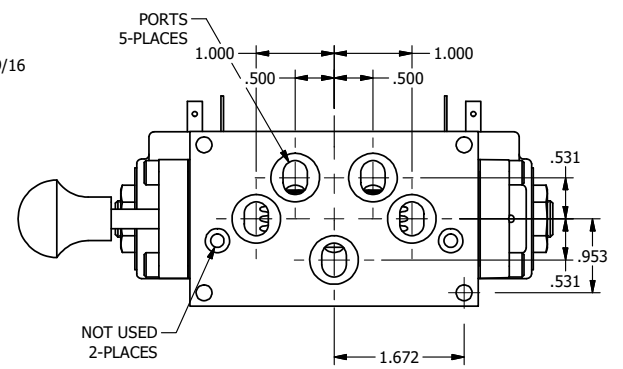

4

3

2

1

**AAA**  
PRODUCTS  
INTERNATIONAL

**AAA PRODUCTS INTERNATIONAL**  
7114 Harry Hines Blvd  
Dallas, TX 75235

TITLE: 3/8" SUBPLATE, DBL SOL, 2 POS,  
FLOAT SPR CTR, ISO 4400 DIN,  
LCKNG OVRD, MAN SPL OVRD

DRAWING NO.:  
DIM\_SY3PGEDOOS

4

3

2

THE INFORMATION CONTAINED WITHIN THIS DOCUMENT IS PROPRIETARY TO AAA PRODUCTS AND MAY NOT BE DISCLOSED WITHOUT PRIOR WRITTEN CONSENT