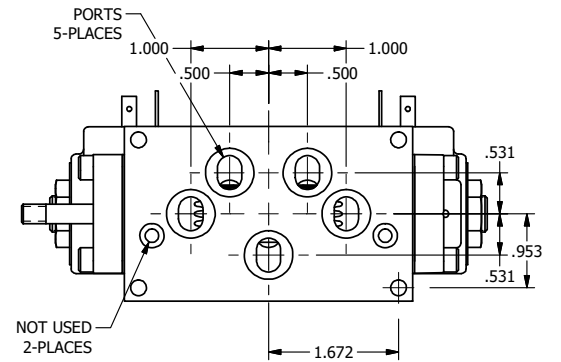

4

3

2

1

AAA
PRODUCTS
INTERNATIONAL

**AAA PRODUCTS
INTERNATIONAL**
7114 Harry Hines Blvd
Dallas, TX 75235

TITLE: 3/8" SUBPLATE, DBL SOL, 2 POS,
FLOAT SPR CTR, ISO 4400 DIN,
NON-LCKNG OVRD, THRD INDCTR PIN

DRAWING NO.:
DIM_SY3PGEDONK