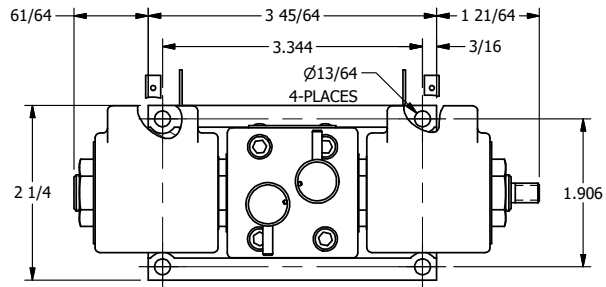

4

3

2

1

AAA
PRODUCTS
INTERNATIONAL

**AAA PRODUCTS
INTERNATIONAL**
7114 Harry Hines Blvd
Dallas, TX 75235

TITLE: 3/8" SUBPLATE, DBL SOL, 2 POS,
FLOAT SPR CTR, ISO 4400 DIN,
NON-LCKNG OVRD, THRD INDCTR PIN

DRAWING NO.:
DIM_SY3PGEDONK