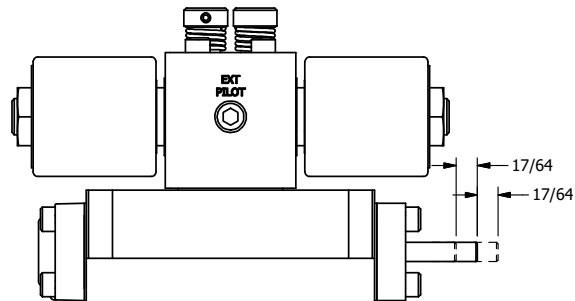

4

3

2

1

AAA
PRODUCTS
INTERNATIONAL

**AAA PRODUCTS
INTERNATIONAL**
7114 Harry Hines Blvd
Dallas, TX 75235

TITLE: 3/8" SUBPLATE, DBL SOL, 2 POS,
FLOAT SPR CTR, ISO 4400 DIN,
NON-LCKNG OVRD, THRD INDCTR PIN

DRAWING NO.:
DIM_SY3PGEDONK