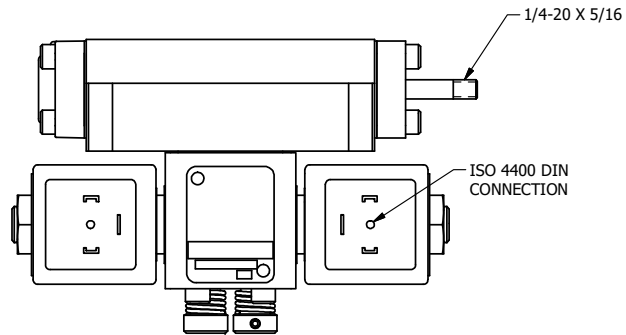

4

3

2

1

AAA
PRODUCTS
INTERNATIONAL

**AAA PRODUCTS
INTERNATIONAL**
7114 Harry Hines Blvd
Dallas, TX 75235

TITLE: 3/8" SUBPLATE, DBL SOL, 2 POS,
FLOAT SPR CTR, ISO 4400 DIN,
NON-LCKNG OVRD, THRD INDCTR PIN

DRAWING NO.:
DIM_SY3PGEDONK