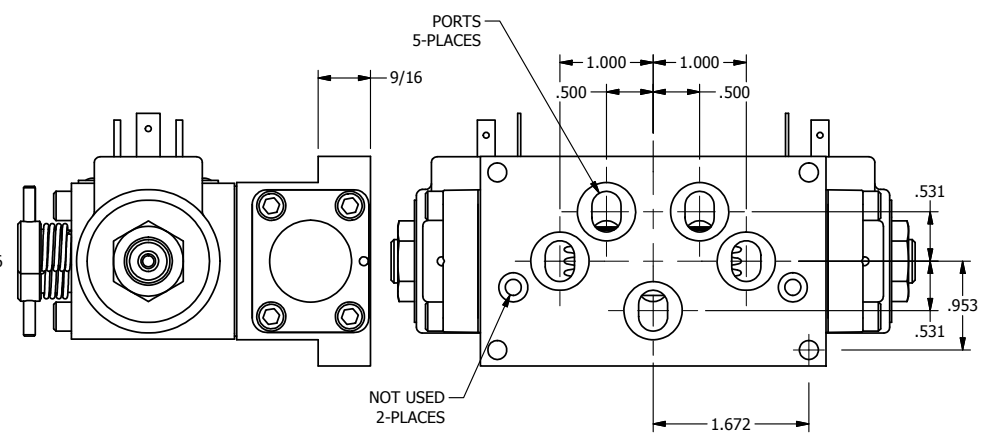

4

3

2

1

B

B

A

A

4

3

2

1

AAA
PRODUCTS
INTERNATIONAL

AAA PRODUCTS INTERNATIONAL
7114 Harry Hines Blvd
Dallas, TX 75235

TITLE: 3/8" SUBPLATE, DBL SOL, 3 POS,
SPR CTR, SOL RTRN, FLOAT CTR SPL,
ISO 4400 DIN, NON-LCKNG OVRD

DRAWING NO.:
DIM_SY3PGEDON

THE INFORMATION CONTAINED WITHIN THIS DOCUMENT IS PROPRIETARY TO AAA PRODUCTS AND MAY NOT BE DISCLOSED WITHOUT PRIOR WRITTEN CONSENT