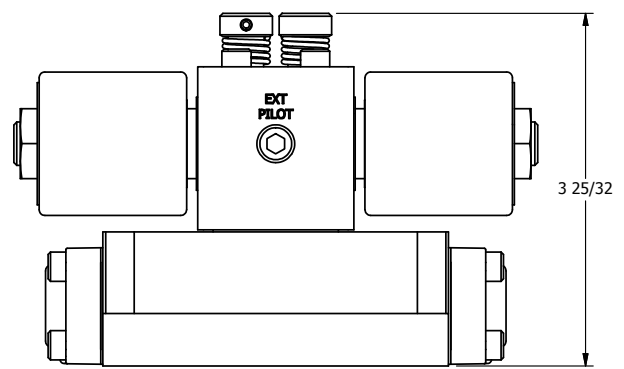

4

3

2

1

**AAA**  
PRODUCTS  
INTERNATIONAL

**AAA PRODUCTS INTERNATIONAL**  
7114 Harry Hines Blvd  
Dallas, TX 75235

TITLE: 3/8" SUBPLATE, DBL SOL, 3 POS,  
SPR CTR, SOL RTRN, FLOAT CTR SPL,  
ISO 4400 DIN, NON-LCKNG OVRD