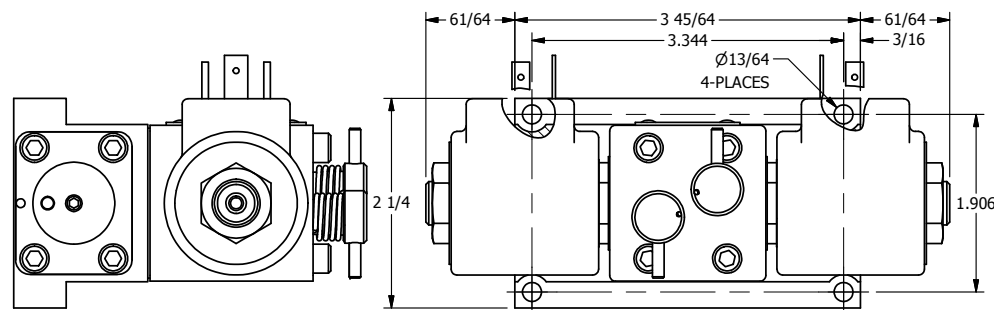

4

3

2

1

B

B

A

A

4

3

2

1

AAA
PRODUCTS
INTERNATIONAL

AAA PRODUCTS INTERNATIONAL
7114 Harry Hines Blvd
Dallas, TX 75235

TITLE: 3/8" SUBPLATE, DBL SOL, 3 POS,
SPR CTR, SOL RTRN, FLOAT CTR SPL,
ISO 4400 DIN, NON-LCKNG OVRD

DRAWING NO.:
DIM_SY3PGEDON

THE INFORMATION CONTAINED WITHIN THIS DOCUMENT IS PROPRIETARY TO AAA PRODUCTS AND MAY NOT BE DISCLOSED WITHOUT PRIOR WRITTEN CONSENT