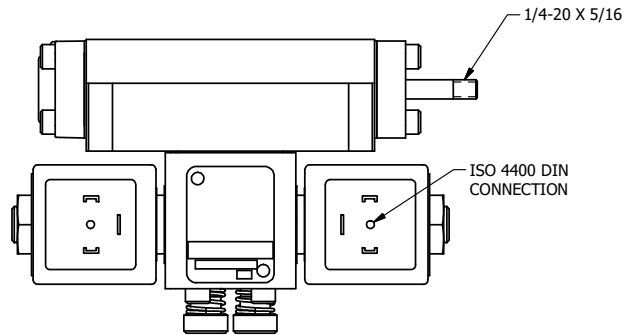

4

3

2

1

**AAA**  
PRODUCTS  
INTERNATIONAL

**AAA PRODUCTS  
INTERNATIONAL**  
7114 Harry Hines Blvd  
Dallas, TX 75235

TITLE: 3/8" SUBPLATE, DBL SOL, 2 POS,  
FLOAT SPR CTR, ISO 4400 DIN,  
LCKNG OVRD, THREADED INDCTR PIN

DRAWING NO.:  
DIM\_SY3PGEDOK

THE INFORMATION CONTAINED WITHIN THIS DOCUMENT IS PROPRIETARY TO AAA PRODUCTS AND MAY NOT BE DISCLOSED WITHOUT PRIOR WRITTEN CONSENT

4

3

2

1