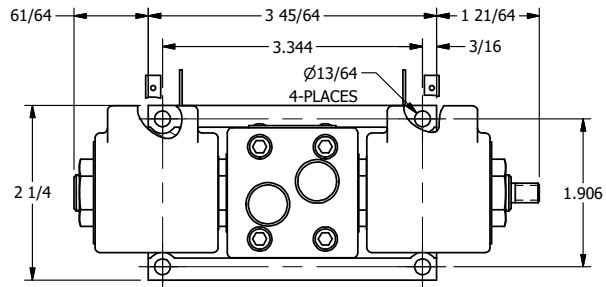

4

3

2

1

**AAA**  
PRODUCTS  
INTERNATIONAL

**AAA PRODUCTS  
INTERNATIONAL**  
7114 Harry Hines Blvd  
Dallas, TX 75235

TITLE: 3/8" SUBPLATE, DBL SOL, 2 POS,  
FLOAT SPR CTR, ISO 4400 DIN,  
LCKNG OVRD, THREADED INDCTR PIN

DRAWING NO.:  
DIM\_SY3PGEDOK

THE INFORMATION CONTAINED WITHIN THIS DOCUMENT IS PROPRIETARY TO AAA PRODUCTS AND MAY NOT BE DISCLOSED WITHOUT PRIOR WRITTEN CONSENT

4

3

2

1