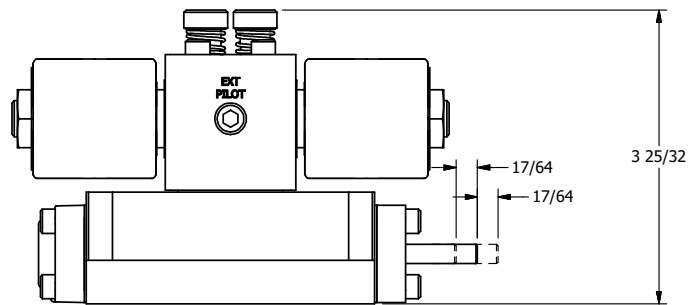

4

3

2

1

**AAA**  
PRODUCTS  
INTERNATIONAL

**AAA PRODUCTS  
INTERNATIONAL**  
7114 Harry Hines Blvd  
Dallas, TX 75235

TITLE: 3/8" SUBPLATE, DBL SOL, 2 POS,  
FLOAT SPR CTR, ISO 4400 DIN,  
LCKNG OVRD, THREADED INDCTR PIN

DRAWING NO.:  
DIM\_SY3PGEDOK

THE INFORMATION CONTAINED WITHIN THIS DOCUMENT IS PROPRIETARY TO AAA PRODUCTS AND MAY NOT BE DISCLOSED WITHOUT PRIOR WRITTEN CONSENT

4

3

2

1