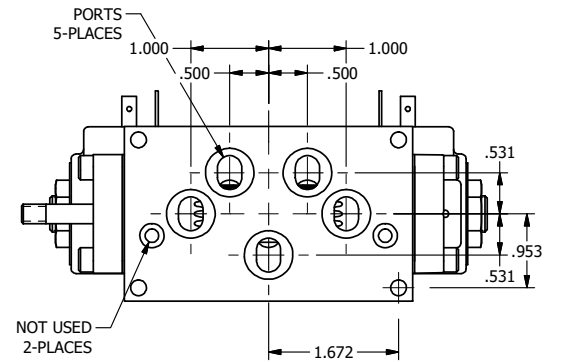

4

3

2

1

**AAA**  
PRODUCTS  
INTERNATIONAL

**AAA PRODUCTS  
INTERNATIONAL**  
7114 Harry Hines Blvd  
Dallas, TX 75235

TITLE: 3/8" SUBPLATE, DBL SOL, 2 POS,  
FLOAT SPR CTR, ISO 4400 DIN,  
LCKNG OVRD, THREADED INDCTR PIN

DRAWING NO.:  
DIM\_SY3PGEDOK

THE INFORMATION CONTAINED WITHIN THIS DOCUMENT IS PROPRIETARY TO AAA PRODUCTS AND MAY NOT BE DISCLOSED WITHOUT PRIOR WRITTEN CONSENT

4

3

2

1