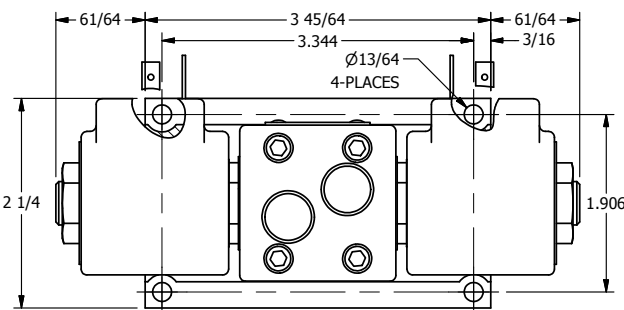

4

3

2

1

B

B

A

A

4

3

2

1

A

A

AAA
PRODUCTS
INTERNATIONAL

AAA PRODUCTS INTERNATIONAL
7114 Harry Hines Blvd
Dallas, TX 75235

TITLE: 3/8" SUBPLATE, DBL SOL, 3 POS,
SPR CTR, SOL RTRN, FLOAT CTR SPL,
ISO 4400 DIN, LCKNG OVRD

DRAWING NO.:
DIM_SY3PGEDO

THE INFORMATION CONTAINED WITHIN THIS DOCUMENT IS PROPRIETARY TO AAA PRODUCTS AND MAY NOT BE DISCLOSED WITHOUT PRIOR WRITTEN CONSENT