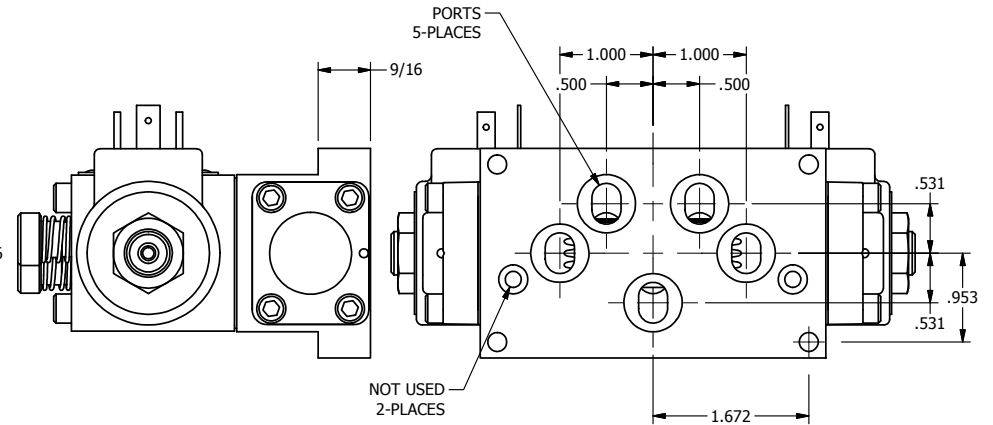

4

3

2

1

B

B

A

A

4

3

2

1

A

A

AAA
PRODUCTS
INTERNATIONAL

AAA PRODUCTS INTERNATIONAL
7114 Harry Hines Blvd
Dallas, TX 75235

TITLE: 3/8" SUBPLATE, DBL SOL, 3 POS,
SPR CTR, SOL RTRN, FLOAT CTR SPL,
ISO 4400 DIN, LCKNG OVRD

DRAWING NO.:
DIM_SY3PGEDO

THE INFORMATION CONTAINED WITHIN THIS DOCUMENT IS PROPRIETARY TO AAA PRODUCTS AND MAY NOT BE DISCLOSED WITHOUT PRIOR WRITTEN CONSENT