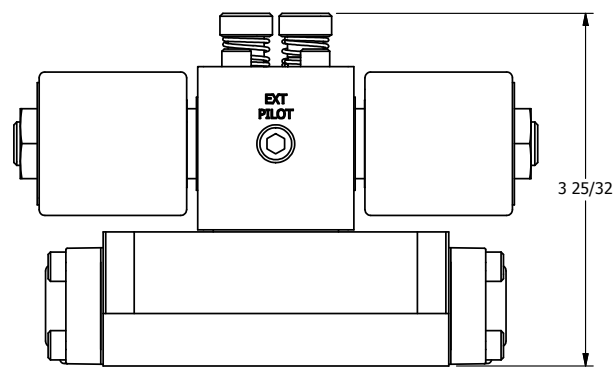

4

3

2

1

A

A

AAA
PRODUCTS
INTERNATIONAL

AAA PRODUCTS INTERNATIONAL
7114 Harry Hines Blvd
Dallas, TX 75235

TITLE: 3/8" SUBPLATE, DBL SOL, 3 POS,
SPR CTR, SOL RTRN, FLOAT CTR SPL,
ISO 4400 DIN, LCKNG OVRD

DRAWING NO.:
DIM_SY3PGEDO

THE INFORMATION CONTAINED WITHIN THIS DOCUMENT IS PROPRIETARY TO AAA PRODUCTS AND MAY NOT BE DISCLOSED WITHOUT PRIOR WRITTEN CONSENT