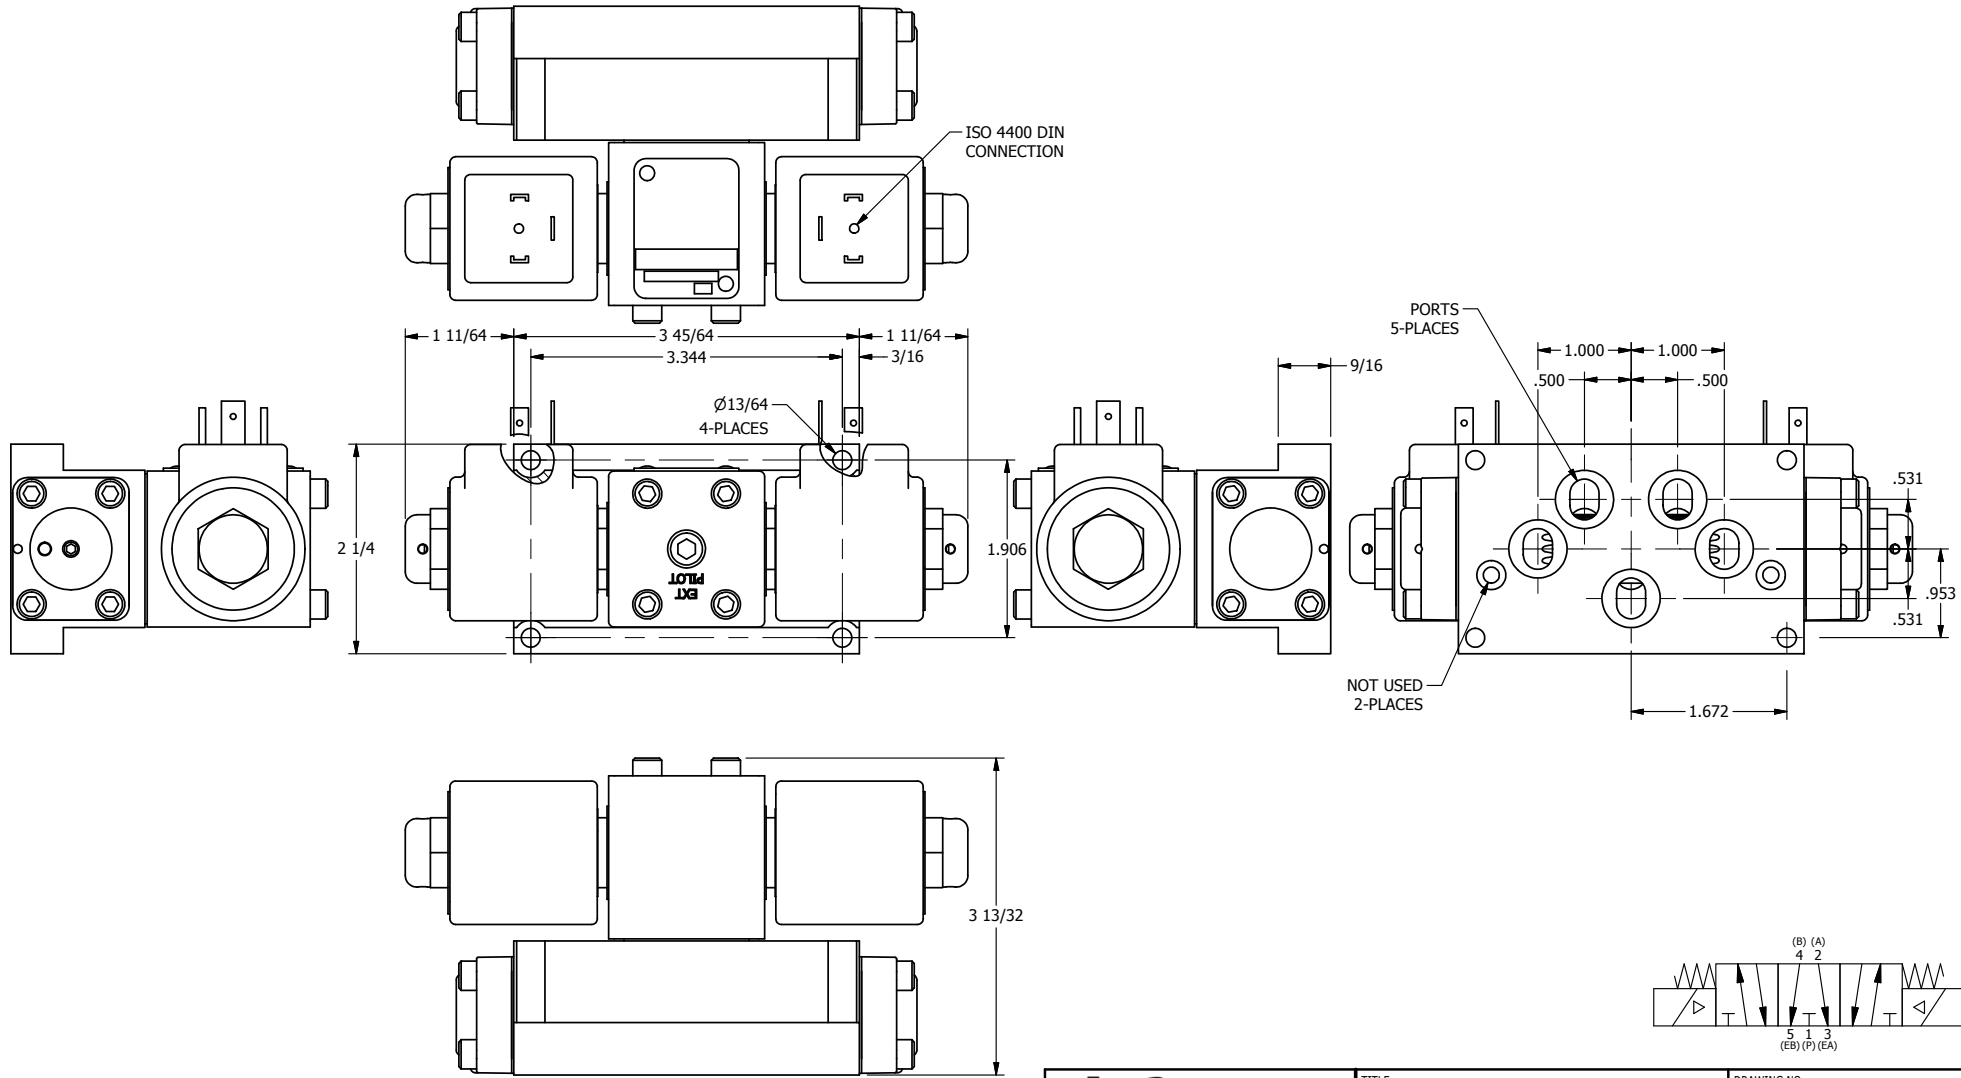

AAA
PRODUCTS
INTERNATIONAL

AAA PRODUCTS INTERNATIONAL
7114 Harry Hines Blvd
Dallas, TX 75235

TITLE: 3/8" SUBPLATE, DBL SOL, 3 POS,
SPR CTR, SOL RTRN, FLOAT CTR SPL,
ISO 4400 DIN, DUST EXCLDR

DRAWING NO.:
DIM_SY3PGEDL