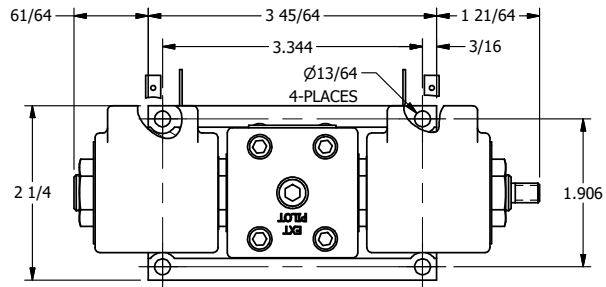

4

3

2

1

4

3

2

AAA
PRODUCTS
INTERNATIONAL

**AAA PRODUCTS
INTERNATIONAL**
7114 Harry Hines Blvd
Dallas, TX 75235

TITLE: 3/8" SUBPLATE, DBL SOL, 2 POS,
SPR CTR, SOL SHFT, FLOAT CTR SPL,
ISO 4400 DIN, THREADED INDICATOR

DRAWING NO.:
DIM_SY3PGEDK

THE INFORMATION CONTAINED WITHIN THIS DOCUMENT IS PROPRIETARY TO AAA PRODUCTS AND MAY NOT BE DISCLOSED WITHOUT PRIOR WRITTEN CONSENT