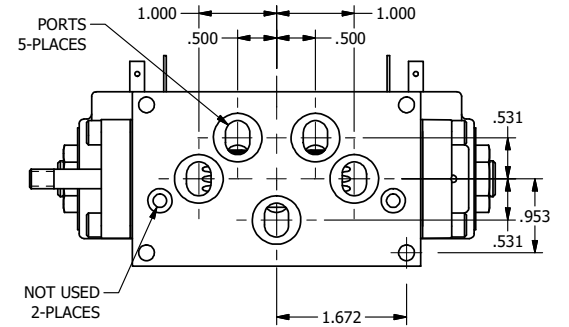

4

3

2

1

4

3

2

AAA
PRODUCTS
INTERNATIONAL

**AAA PRODUCTS
INTERNATIONAL**
7114 Harry Hines Blvd
Dallas, TX 75235

TITLE: 3/8" SUBPLATE, DBL SOL, 2 POS,
SPR CTR, SOL SHFT, FLOAT CTR SPL,
ISO 4400 DIN, THREADED INDICATOR

DRAWING NO.:
DIM_SY3PGEDK

THE INFORMATION CONTAINED WITHIN THIS DOCUMENT IS PROPRIETARY TO AAA PRODUCTS AND MAY NOT BE DISCLOSED WITHOUT PRIOR WRITTEN CONSENT