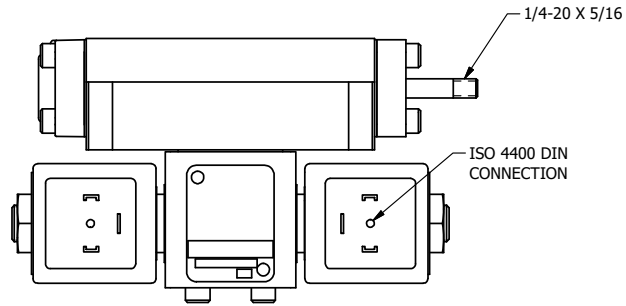

4

3

2

1

4

3

2

AAA
PRODUCTS
INTERNATIONAL

**AAA PRODUCTS
INTERNATIONAL**
7114 Harry Hines Blvd
Dallas, TX 75235

TITLE: 3/8" SUBPLATE, DBL SOL, 2 POS,
SPR CTR, SOL SHFT, FLOAT CTR SPL,
ISO 4400 DIN, THREADED INDICATOR

DRAWING NO.:
DIM_SY3PGEDK

THE INFORMATION CONTAINED WITHIN THIS DOCUMENT IS PROPRIETARY TO AAA PRODUCTS AND MAY NOT BE DISCLOSED WITHOUT PRIOR WRITTEN CONSENT