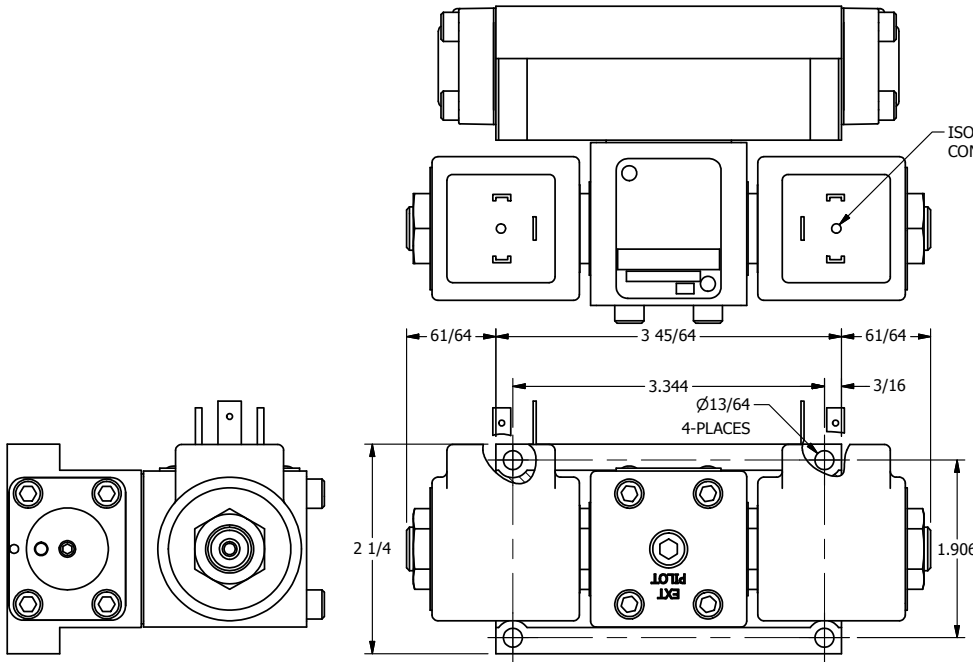

ISO 4400 DIN CONNECTION

PORTS 5-PLACES

NOT USED 2-PLACES

**AAA**  
PRODUCTS  
INTERNATIONAL

**AAA PRODUCTS INTERNATIONAL**  
7114 Harry Hines Blvd  
Dallas, TX 75235

TITLE: 3/8" SUBPLATE, DBL SOL, 3 POS,  
SPR CTR, SOL RTRN, FLOAT CTR SPL,  
ISO 4400 DIN