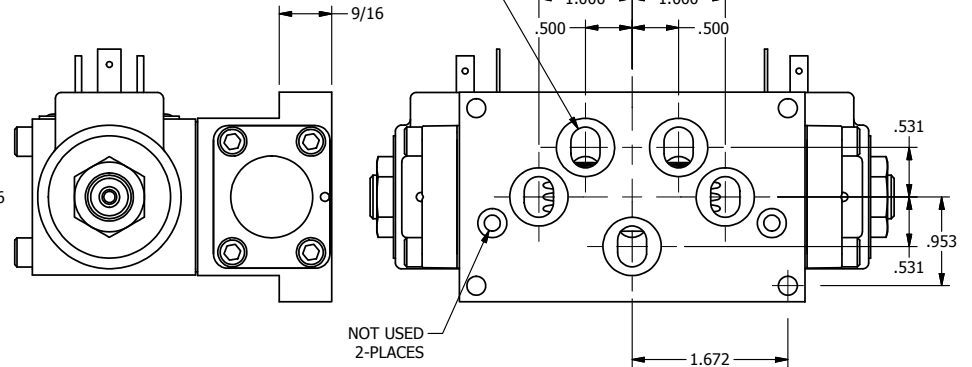

ISO 4400 DIN CONNECTION

PORTS 5-PLACES

NOT USED 2-PLACES

**AAA**  
PRODUCTS  
INTERNATIONAL

**AAA PRODUCTS INTERNATIONAL**  
7114 Harry Hines Blvd  
Dallas, TX 75235

TITLE: 3/8" SUBPLATE, DBL SOL, 3 POS,  
SPR CTR, SOL RTRN, FLOAT CTR SPL,  
ISO 4400 DIN