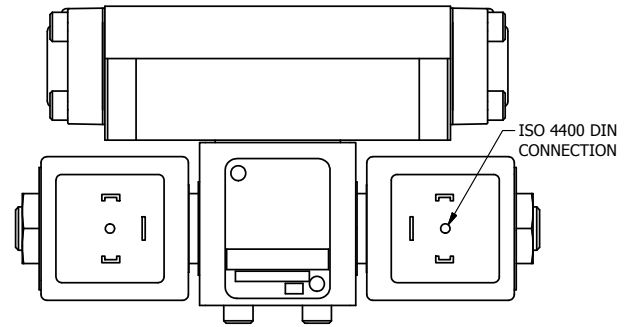

4

3

2

1

AAA
PRODUCTS
INTERNATIONAL

AAA PRODUCTS INTERNATIONAL
7114 Harry Hines Blvd
Dallas, TX 75235

TITLE: 3/8" SUBPLATE, DBL SOL, 3 POS,
SPR CTR, SOL RTRN, CLSD CTR SPL,
ISO 4400 DIN, TAPPED VENT

DRAWING NO.:
DIM_SY3PEDT