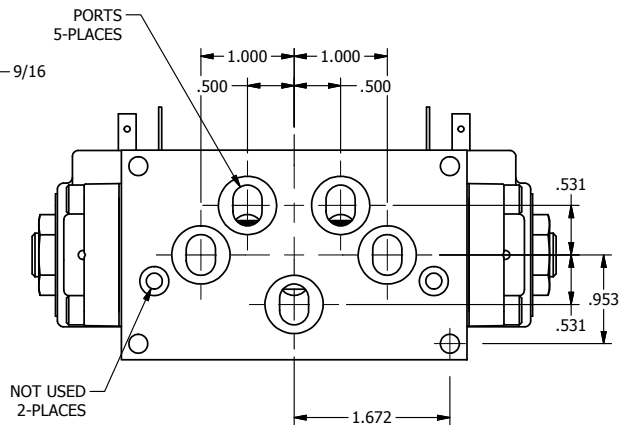

4

3

2

1

AAA
PRODUCTS
INTERNATIONAL

AAA PRODUCTS INTERNATIONAL
7114 Harry Hines Blvd
Dallas, TX 75235

TITLE: 3/8" SUBPLATE, DBL SOL, 3 POS,
SPR CTR, SOL RTRN, CLSD CTR SPL,
ISO 4400 DIN, TAPPED VENT

DRAWING NO.:
DIM_SY3PEDT