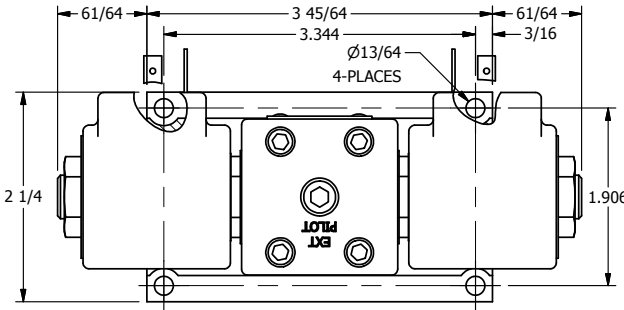

4

3

2

1

AAA
PRODUCTS
INTERNATIONAL

AAA PRODUCTS INTERNATIONAL
7114 Harry Hines Blvd
Dallas, TX 75235

TITLE: 3/8" SUBPLATE, DBL SOL, 3 POS,
SPR CTR, SOL RTRN, CLSD CTR SPL,
ISO 4400 DIN, TAPPED VENT

DRAWING NO.:
DIM_SY3PEDT