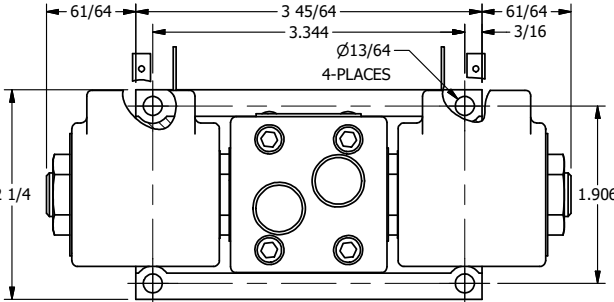

4

3

2

1

B

B

A

A

4

3

2

↑

AAA
PRODUCTS
INTERNATIONAL

AAA PRODUCTS INTERNATIONAL
7114 Harry Hines Blvd
Dallas, TX 75235

TITLE: 3/8" SUBPLATE, DBL SOL, 3 POS,
CLSD SPR CTR, ISO 4400 DIN,
LCKNG OVRD, TPD VENT

DRAWING NO.:
DIM_SY3PEDOT

THE INFORMATION CONTAINED WITHIN THIS DOCUMENT IS PROPRIETARY TO AAA PRODUCTS AND MAY NOT BE DISCLOSED WITHOUT PRIOR WRITTEN CONSENT