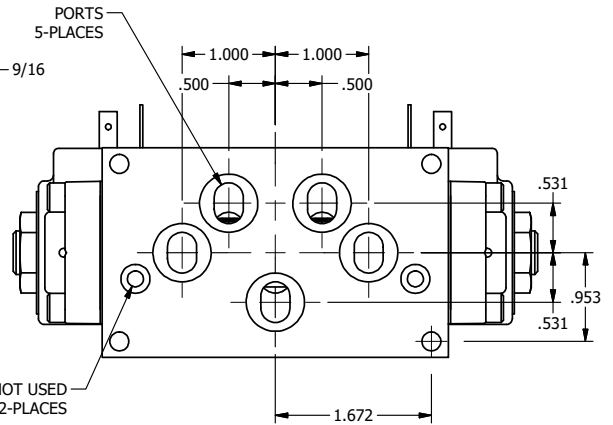

4

3

2

1

B

B

A

A

4

3

2

↑

AAA
PRODUCTS
INTERNATIONAL

AAA PRODUCTS INTERNATIONAL
7114 Harry Hines Blvd
Dallas, TX 75235

TITLE: 3/8" SUBPLATE, DBL SOL, 3 POS,
CLSD SPR CTR, ISO 4400 DIN,
LCKNG OVRD, TPD VENT

DRAWING NO.:
DIM_SY3PEDOT

THE INFORMATION CONTAINED WITHIN THIS DOCUMENT IS PROPRIETARY TO AAA PRODUCTS AND MAY NOT BE DISCLOSED WITHOUT PRIOR WRITTEN CONSENT