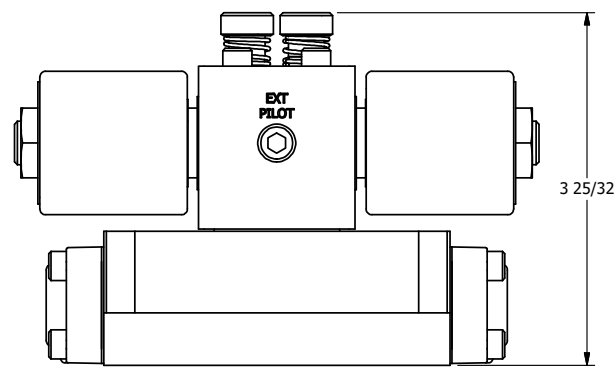

4

3

2

↑

**AAA**  
PRODUCTS  
INTERNATIONAL

**AAA PRODUCTS INTERNATIONAL**  
7114 Harry Hines Blvd  
Dallas, TX 75235

TITLE: 3/8" SUBPLATE, DBL SOL, 3 POS,  
CLSD SPR CTR, ISO 4400 DIN,  
LCKNG OVRD, TPD VENT