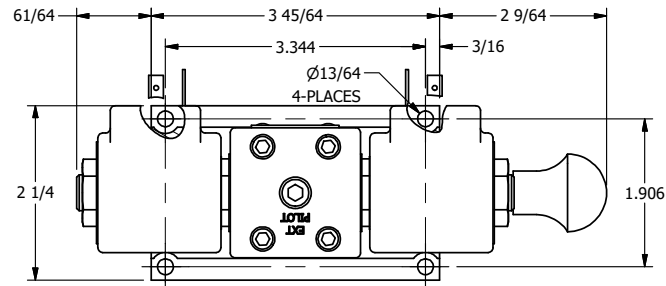

4

3

2

1

4

3

2

1

**AAA**  
PRODUCTS  
INTERNATIONAL

**AAA PRODUCTS INTERNATIONAL**  
7114 Harry Hines Blvd  
Dallas, TX 75235

TITLE: 3/8" SUBPLATE, DBL SOL, 2 POS,  
SPR CTR, SOL SHFT, CLSD CTR SPL,  
ISO 4400 DIN, MAN SPL OVRD

DRAWING NO.:  
DIM\_SY3PEDOS

THE INFORMATION CONTAINED WITHIN THIS DOCUMENT IS PROPRIETARY TO AAA PRODUCTS AND MAY NOT BE DISCLOSED WITHOUT PRIOR WRITTEN CONSENT