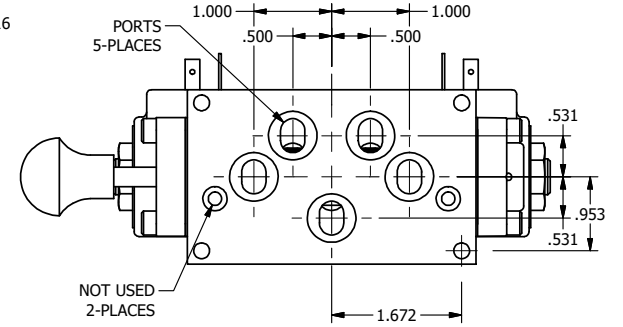

4

3

2

1

4

3

2

1

**AAA**  
PRODUCTS  
INTERNATIONAL

**AAA PRODUCTS INTERNATIONAL**  
7114 Harry Hines Blvd  
Dallas, TX 75235

TITLE: 3/8" SUBPLATE, DBL SOL, 2 POS,  
SPR CTR, SOL SHFT, CLSD CTR SPL,  
ISO 4400 DIN, MAN SPL OVRD

DRAWING NO.:  
DIM\_SY3PEDOS

THE INFORMATION CONTAINED WITHIN THIS DOCUMENT IS PROPRIETARY TO AAA PRODUCTS AND MAY NOT BE DISCLOSED WITHOUT PRIOR WRITTEN CONSENT