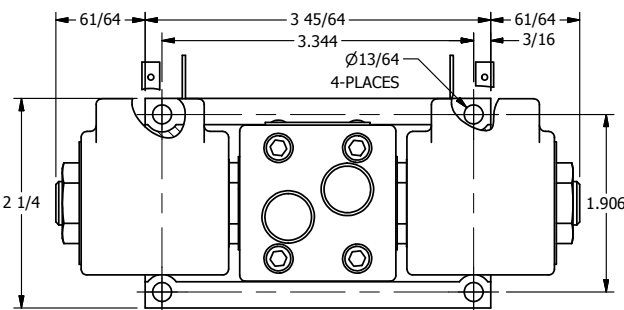

4

3

2

1

B

B

A

A

4

3

2

1

AAA
PRODUCTS
INTERNATIONAL

AAA PRODUCTS INTERNATIONAL
7114 Harry Hines Blvd
Dallas, TX 75235

TITLE $3/8$ " SUBPLATE, DBL SOL, 3 POS,
SPR CTR, SOL RTRN, CLSD CTR SPL,
ISO 4400 DIN, PUSH OVRD

DRAWING NO.:
DIM_SY3PEDOP

THE INFORMATION CONTAINED WITHIN THIS DOCUMENT IS PROPRIETARY TO AAA PRODUCTS AND MAY NOT BE DISCLOSED WITHOUT PRIOR WRITTEN CONSENT