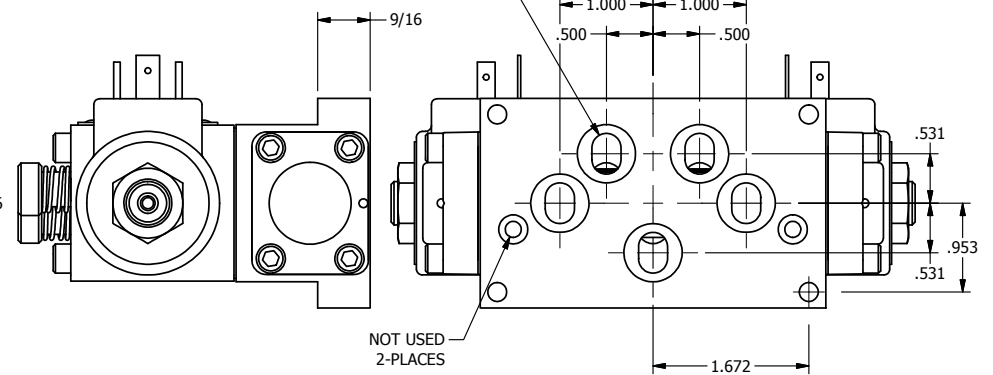

4

3

2

1

B

B

A

A

4

3

2

1

AAA
PRODUCTS
INTERNATIONAL

AAA PRODUCTS INTERNATIONAL
7114 Harry Hines Blvd
Dallas, TX 75235

TITLE $3/8$ " SUBPLATE, DBL SOL, 3 POS,
SPR CTR, SOL RTRN, CLSD CTR SPL,
ISO 4400 DIN, PUSH OVRD

DRAWING NO.:
DIM_SY3PEDOP

THE INFORMATION CONTAINED WITHIN THIS DOCUMENT IS PROPRIETARY TO AAA PRODUCTS AND MAY NOT BE DISCLOSED WITHOUT PRIOR WRITTEN CONSENT