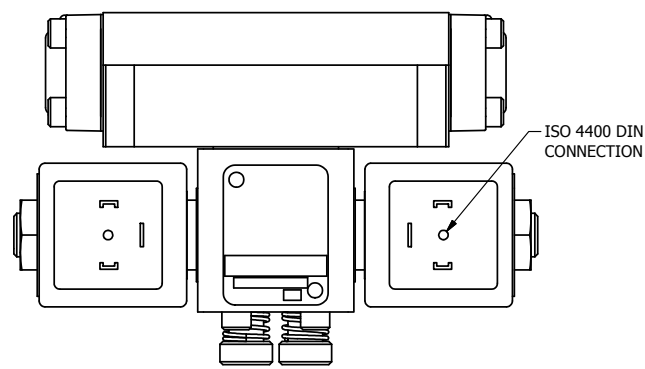

4

3

2

1

B

B

A

A

4

3

2

1

AAA
PRODUCTS
INTERNATIONAL

AAA PRODUCTS INTERNATIONAL
7114 Harry Hines Blvd
Dallas, TX 75235

TITLE $3/8$ " SUBPLATE, DBL SOL, 3 POS,
SPR CTR, SOL RTRN, CLSD CTR SPL,
ISO 4400 DIN, PUSH OVRD

DRAWING NO.:
DIM_SY3PEDOP

THE INFORMATION CONTAINED WITHIN THIS DOCUMENT IS PROPRIETARY TO AAA PRODUCTS AND MAY NOT BE DISCLOSED WITHOUT PRIOR WRITTEN CONSENT