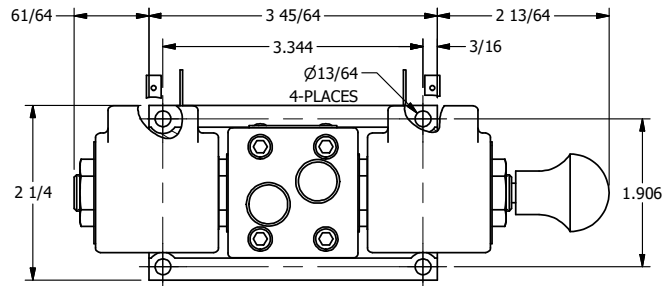

4

3

2

1

AAA
PRODUCTS
INTERNATIONAL

AAA PRODUCTS INTERNATIONAL
7114 Harry Hines Blvd
Dallas, TX 75235

TITLE: 3/8" SUBPLATE, DBL SOL, 2 POS, CLSD SPR CTR, ISO 4400 DIN, LCKNG OVRD, MAN SPL OVRD

DRAWING NO.: DIM_SY3PEDOOS