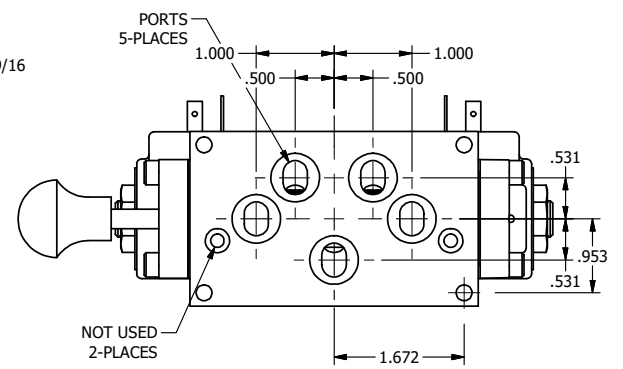

4

3

2

1

AAA
PRODUCTS
INTERNATIONAL

AAA PRODUCTS INTERNATIONAL
7114 Harry Hines Blvd
Dallas, TX 75235

TITLE: 3/8" SUBPLATE, DBL SOL, 2 POS, CLSD SPR CTR, ISO 4400 DIN, LCKNG OVRD, MAN SPL OVRD

DRAWING NO.: DIM_SY3PEDOOS