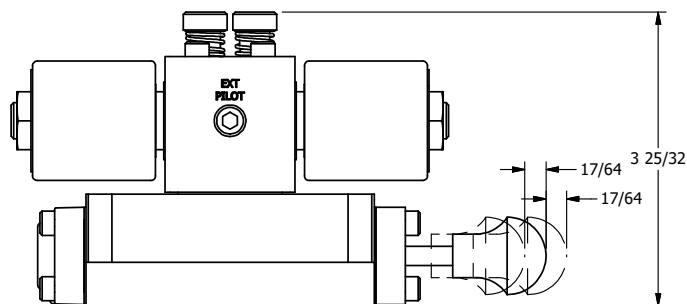

4

3

2

1

AAA
PRODUCTS
INTERNATIONAL

AAA PRODUCTS INTERNATIONAL
7114 Harry Hines Blvd
Dallas, TX 75235

TITLE: 3/8" SUBPLATE, DBL SOL, 2 POS, CLSD SPR CTR, ISO 4400 DIN, LCKNG OVRD, MAN SPL OVRD

DRAWING NO.: DIM_SY3PEDOOS