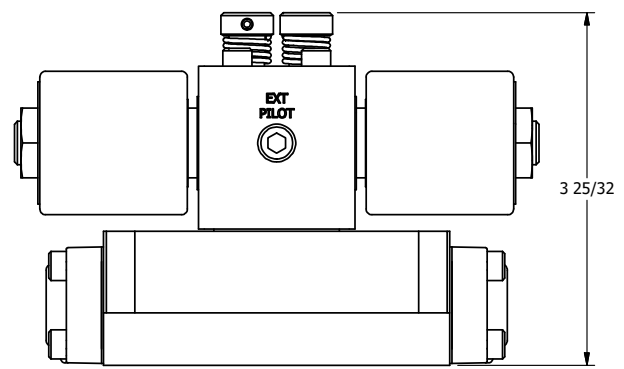

4

3

2

1

4

3

2

AAA PRODUCTS INTERNATIONAL
7114 Harry Hines Blvd
Dallas, TX 75235

TITLE: 3/8" SUBPLATE, DBL SOL, 3 POS, CLSD SPR CTR, ISO 4400 DIN, NON-LCKNG OVRD, TPD VENT

DRAWING NO.: DIM_SY3PEDONT

THE INFORMATION CONTAINED WITHIN THIS DOCUMENT IS PROPRIETARY TO AAA PRODUCTS AND MAY NOT BE DISCLOSED WITHOUT PRIOR WRITTEN CONSENT