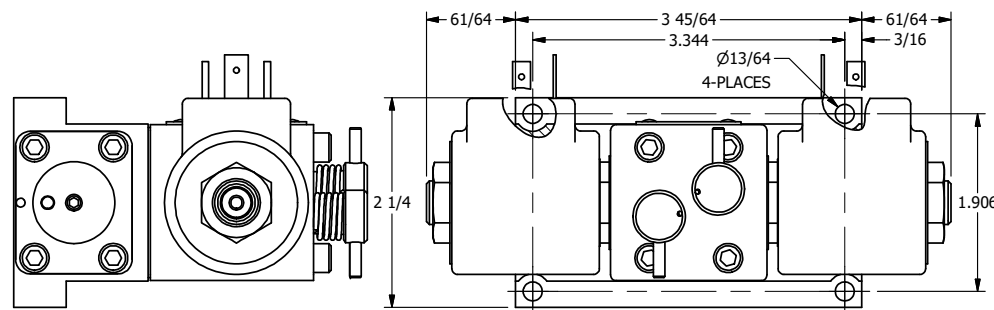

4

3

2

1

4

3

2

AAA PRODUCTS INTERNATIONAL
7114 Harry Hines Blvd
Dallas, TX 75235

TITLE: 3/8" SUBPLATE, DBL SOL, 3 POS, CLSD SPR CTR, ISO 4400 DIN, NON-LCKNG OVRD, TPD VENT

DRAWING NO.: DIM_SY3PEDONT

THE INFORMATION CONTAINED WITHIN THIS DOCUMENT IS PROPRIETARY TO AAA PRODUCTS AND MAY NOT BE DISCLOSED WITHOUT PRIOR WRITTEN CONSENT