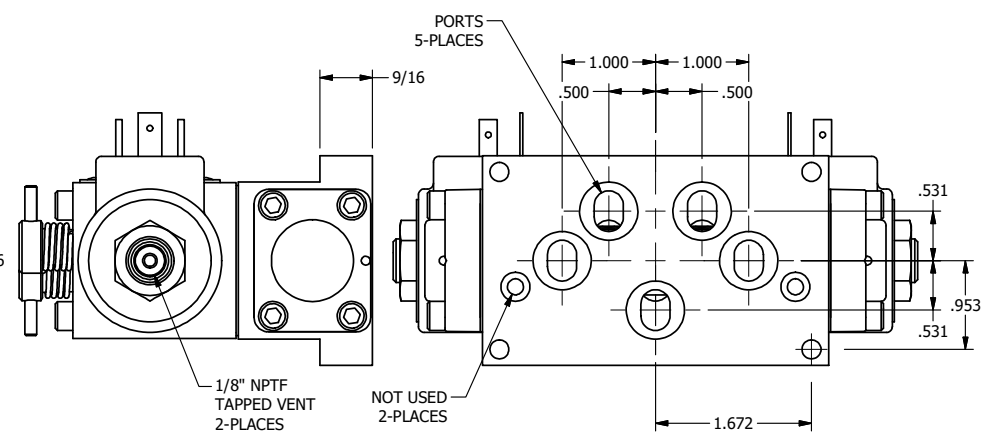

4

3

2

1

4

3

2

AAA PRODUCTS INTERNATIONAL
7114 Harry Hines Blvd
Dallas, TX 75235

TITLE: 3/8" SUBPLATE, DBL SOL, 3 POS, CLSD SPR CTR, ISO 4400 DIN, NON-LCKNG OVRD, TPD VENT

DRAWING NO.: DIM_SY3PEDONT

THE INFORMATION CONTAINED WITHIN THIS DOCUMENT IS PROPRIETARY TO AAA PRODUCTS AND MAY NOT BE DISCLOSED WITHOUT PRIOR WRITTEN CONSENT